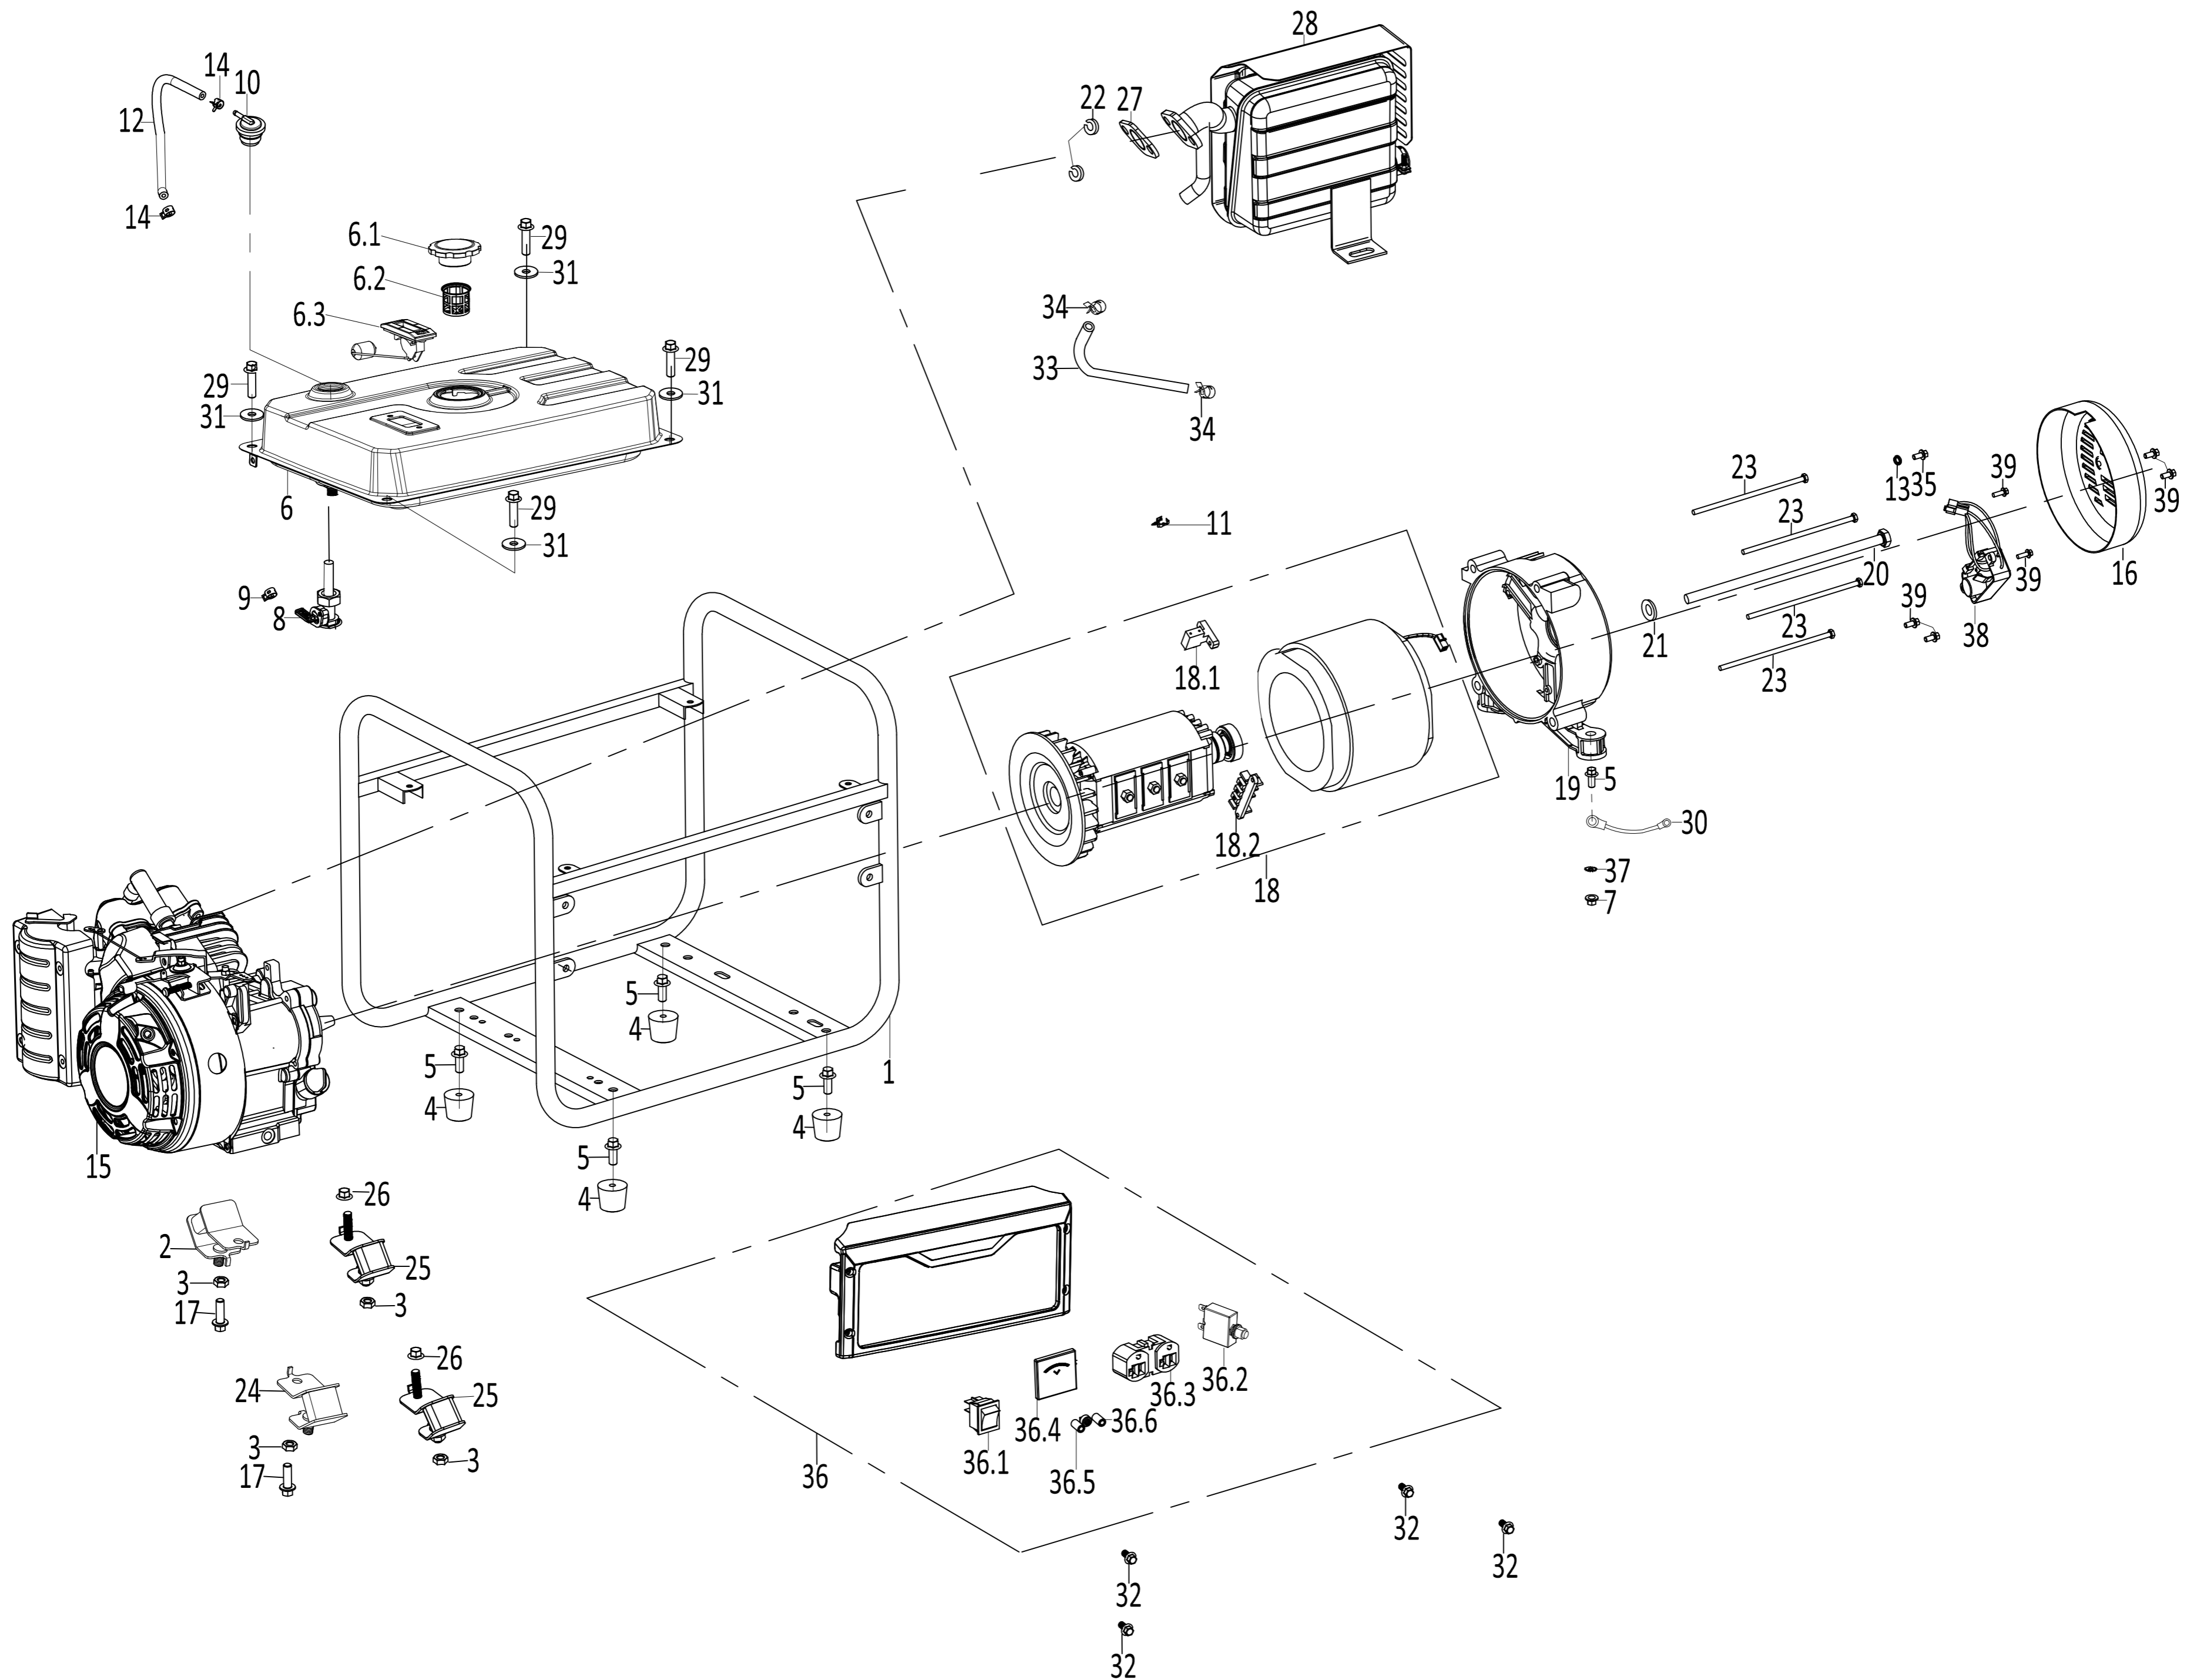

NO.	Code	Description	Qty	NO.	Code	Description	Qty
1	772705-117	FRAME	1	21	96812	GASKET, ROTOR BOLT	1
2	531102	ISOLATOR A	1	22	94206	SPRING WASHER	2
3	90011	NUT M8	4	23	91603	BOLT	4
4	531112	RUBBER DAMPING BRACKET	4	24	531103	ISOLATOR A	1
5	91325	BOLT M6X12	5	25	531106	ISOLATOR B	2
6	700114-116	FUEL TANK ASSEMBLY	1	26	90018	NUT M8	2
6.1	6278	FUEL TANK CAP COMP	1	27	96033	PACKING,EXHAUST	1
6.2	6280	FUEL FILTER	1	28	705114	MUFFLER COMP	1
6.3	6279	FUEL GUAGE ASSY	1	29	91305	BOLT M6X20	4
7	90016	NUT M6	1	30	544301	FRAME WIRE	1
8	518104	FUEL COCK	1	31	96811	WASHER, FUEL TANK	4
9	94403	CLIP,FUEL LINE	1	32	91327	BOLT M6X12	4
10	245405	MANUAL CHOKE ASSEMBLY	1	33	95902	TUBE,BREATHER	1
11	210801	CLIP	1	34	599302	CLIP	2
12	95311	CONNECTING PIPE	1	35	91323	BOLT M5X16	1
13	94204	SPRING WASHER	1	36	711460	PANEL COMP	1
14	94409	CLIP,FUEL LINE	2	36.1	6080	SWITCH ASSEMBLY	1
15	110009810010	ENGINE ASSY(SEE CHART2)	1	36.2	34208-017	THERMAL PROTECTOR 13A	1
16	533104-116	END COVER,GENERATOR	1	36.3	34204-005	DOUBLE RECEPTACLE,AMERICA	1
17	91343	BOLT M8X16	2	36.4	34205-001	VOLTAGE METER	1
18	751403	STARTING MOTOR ASSEMBLY	1	36.5	34204-038	GROUNDING POST	1
18.1	599020	CARBON BRUSH COMP	1	36.6	34204-039	GROUNDING POST	1
18.2	6079	GROUNDING POST COMP	1	37	94002	TOOTH TYPE GASKET	1
19	532102	MOTOR STAND	1	38	534101	AUTOMATIC VOLTAGE REGULATOR	1
20	91703	BOLT	1	39	91322	BOLT M5X12	6