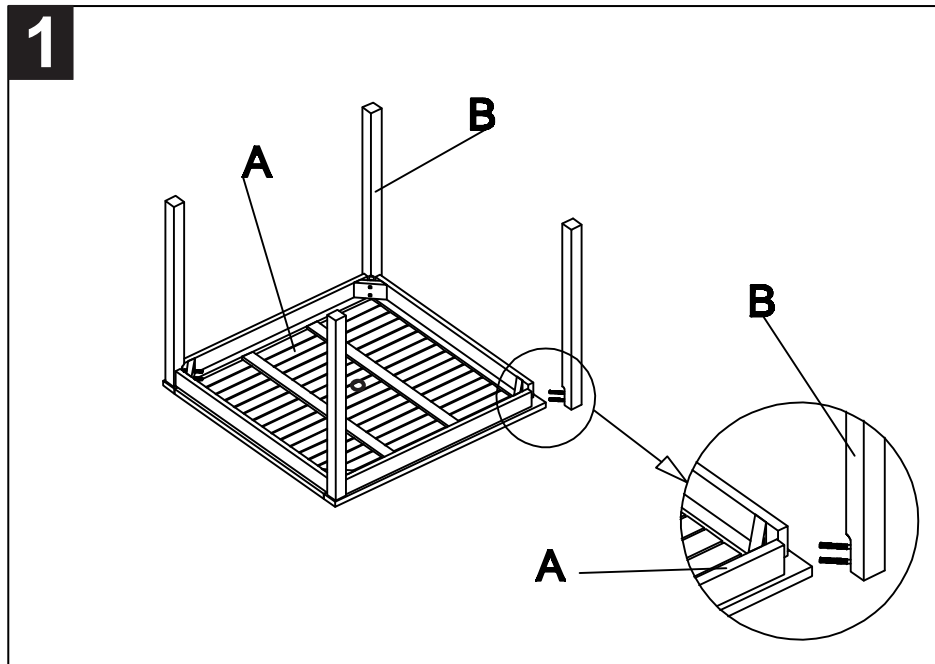

NOTICE

Please make sure that you have all parts indicated before you begin assembly of this item.

Part List and Hardware List

PIECE	DESCRIPTION	PICTURE	QUANTITY
A	Back		1X
B	Seat		1X
C	Right side		1X
D	Left side		1X
E	Support		2X
H1	Allen Bolt	 M6x70	6X
H2	Screw	 M4x35	2X
H3	Bolt extra	 M6x50	1X
H4	Allen Key		1X

 **SAFAVIEH**
OUTDOOR LIVING

MODEL# PAT6722

Product Dimension: 22.05"W x 24.02"D x 34.65"H

Weight capacity : 300 lbs

Warning : Do not stand on the chair

Warning : Do not torque bolts / screws

PREPARATION

Before beginning the assembly of the product, make sure all parts are present. Compare the parts with the package contents list and hardware contents list. If any parts are missing or damaged, do not attempt to assemble the product. Tool required for assembly (included): Wrench.

Step 1: turn the table top (A). Then attach the 4 legs (B) as shown on the picture.

Step 2: use the wrench (C) to tighten all bolts as shown on the picture.

CARE AND MAINTENANCE

Store outdoor furniture indoors or cover well when it is not in use. Dust regularly with small brush or vacuum. Spills should be taken care of immediately before they harden or stain with a slightly dampened sponge.