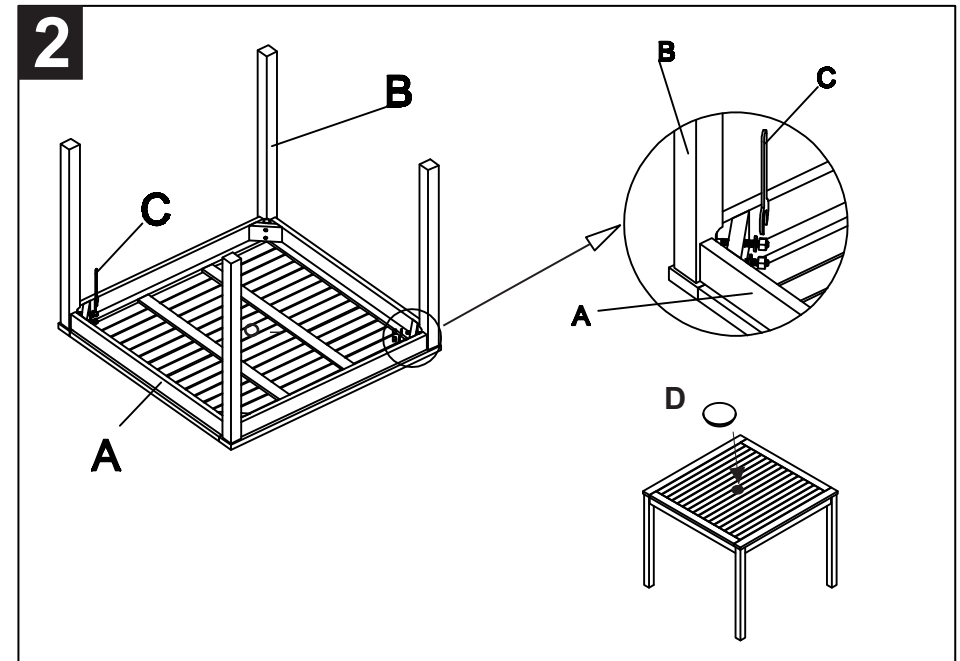

NOTICE

Please make sure that you have all parts indicated before you begin assembly of this item.

Part List and Hardware List

PIECE	DESCRIPTION	PICTURE	QUANTITY
A	Back		1X
B	Seat		1X
C	Right side		1X
D	Left side		1X
E	Support		2X
H1	Allen Bolt	 M6x70	6X
H2	Screw	 M4x35	2X
H3	Bolt extra	 M6x50	1X
H4	Allen Key		1X

 **SAFAVIEH**
OUTDOOR LIVING

MODEL# PAT6722

Product Dimension: 22.05"W x 24.02"D x 34.65"H

Weight capacity : 300 lbs

Warning : Do not stand on the chair

Warning : Do not torque bolts / screws

PREPARATION

Before beginning the assembly of the product, make sure all parts are present. Compare the parts with the package contents list and hardware contents list. If any parts are missing or damaged, do not attempt to assemble the product. Tool required for assembly (included): Wrench.

Step 1: turn the table top (A). Then attach the 4 legs (B) as shown on the picture.

Step 2: use the wrench (C) to tighten all bolts as shown on the picture.

CARE AND MAINTENANCE

Store outdoor furniture indoors or cover well when it is not in use. Dust regularly with small brush or vacuum. Spills should be taken care of immediately before they harden or stain with a slightly dampened sponge.