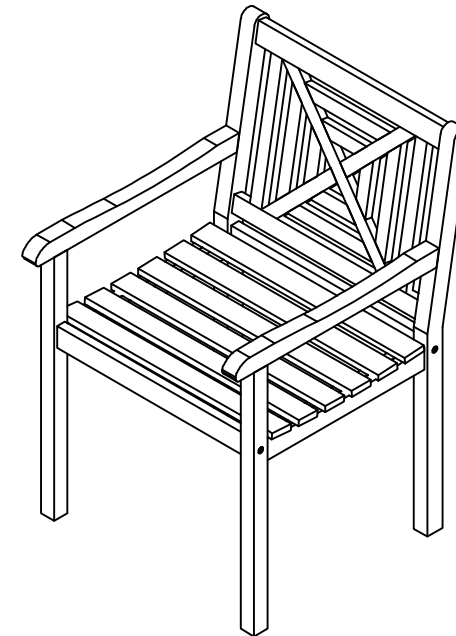

Step 2: put the seat (B) inside the chair and use the screw (H2) as shown on the picture, tighten all with a screwdriver.

CARE AND MAINTENANCE

Store outdoor furniture indoors or cover well when it is not in use. Dust regularly with small brush or vacuum. Spills should be taken care of immediately before they harden or stain with a slightly dampened sponge.

NOTICE

Please make sure that you have all parts indicated before you begin assembly of this item.

Part List and Hardware List

PIECE	DESCRIPTION	PICTURE	QUANTITY
A	Back		1X
B	Seat		1X
C	Right side		1X
D	Left side		1X
E	Support		2X
H1	Allen Bolt	 M6x70	6X
H2	Screw	 M4x35	2X
H3	Bolt extra	 M6x50	1X
H4	Allen Key		1X

 **SAFAVIEH**
OUTDOOR LIVING

MODEL# PAT6722

Product Dimension: 22.05"W x 24.02"D x 34.65"H

Weight capacity : 300 lbs

Warning : Do not stand on the chair

Warning : Do not torque bolts / screws

PREPARATION

Before beginning the assembly of the product, make sure all parts are present. Compare the parts with the package contents list and hardware contents list. If any parts are missing or damaged, do not attempt to assemble the product. Tool required for assembly (included): Wrench.

Step 1: turn the table top (A). Then attach the 4 legs (B) as shown on the picture.

Step 2: use the wrench (C) to tighten all bolts as shown on the picture.

CARE AND MAINTENANCE

Store outdoor furniture indoors or cover well when it is not in use. Dust regularly with small brush or vacuum. Spills should be taken care of immediately before they harden or stain with a slightly dampened sponge.