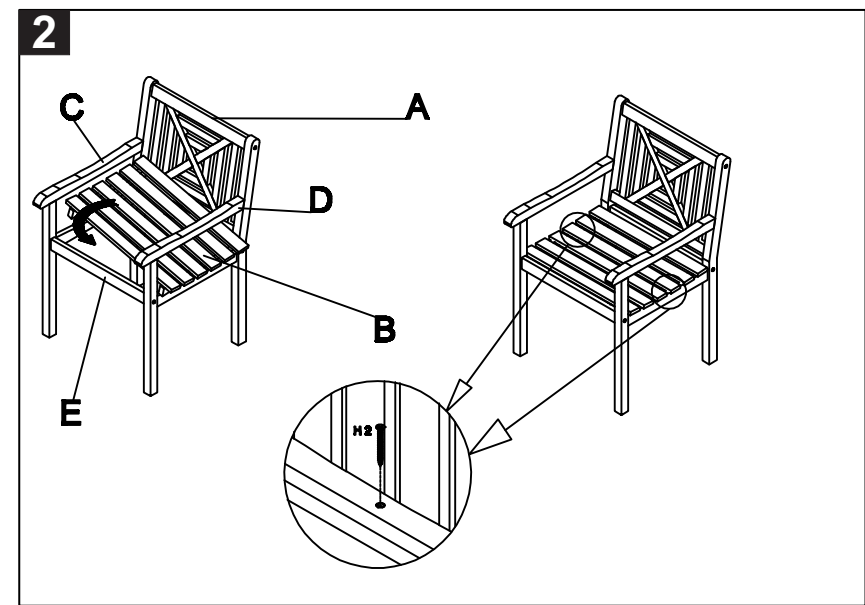

PREPARATION

Before beginning the assembly of the product, make sure all parts are present. Compare the parts with the package contents list and hardware contents list. If any parts are missing or damaged, do not attempt to assemble the product. Tool required for assembly (included): Allen Key.

Step 1: attach left side (D) to the back (A). Then attach the supports (E) as shown on the picture by using the Allen Bolt (H1) and tighten it with the Allen Key (H4). Continue with the right side (C) in the same way. Make sure to tighten all bolts (H1) before you continue with step 2.

Step 2: put the seat (B) inside the chair and use the screw (H2) as shown on the picture, tighten all with a screwdriver.

CARE AND MAINTENANCE

Store outdoor furniture indoors or cover well when it is not in use. Dust regularly with small brush or vacuum. Spills should be taken care of immediately before they harden or stain with a slightly dampened sponge.

NOTICE

Please make sure that you have all parts indicated before you begin assembly of this item.

Part List and Hardware List

PIECE	DESCRIPTION	PICTURE	QUANTITY
A	Back		1X
B	Seat		1X
C	Right side		1X
D	Left side		1X
E	Support		2X
H1	Allen Bolt	 M6x70	6X
H2	Screw	 M4x35	2X
H3	Bolt extra	 M6x50	1X
H4	Allen Key		1X