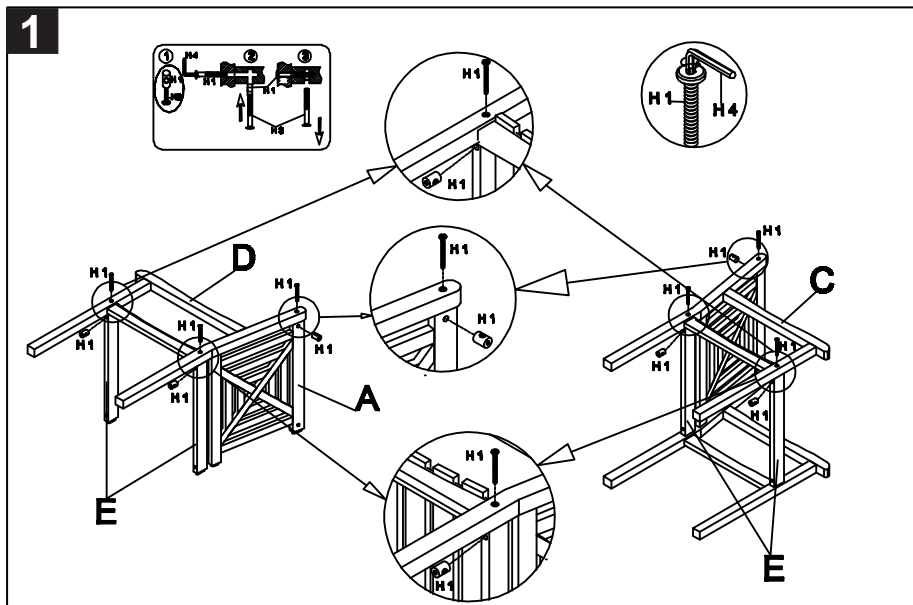

PREPARATION

Before beginning the assembly of the product, make sure all parts are present. Compare the parts with the package contents list and hardware contents list. If any parts are missing or damaged, do not attempt to assemble the product. Tool required for assembly (included): Allen Key.

Step 1: attach left side (D) to the back (A). Then attach the supports (E) as shown on the picture by using the Allen Bolt (H1) and tighten it with the Allen Key (H4). Continue with the right side (C) in the same way. Make sure to tighten all bolts (H1) before you continue with step 2.

Step 2: put the seat (B) inside the chair and use the screw (H2) as shown on the picture, tighten all with a screwdriver.

CARE AND MAINTENANCE

Store outdoor furniture indoors or cover well when it is not in use. Dust regularly with small brush or vacuum. Spills should be taken care of immediately before they harden or stain with a slightly dampened sponge.

NOTICE

Please make sure that you have all parts indicated before you begin assembly of this item.

Part List and Hardware List

PIECE	DESCRIPTION	PICTURE	QUANTITY
A	Back		1X
B	Seat		1X
C	Right side		1X
D	Left side		1X
E	Support		2X
H1	Allen Bolt	 M6x70	6X
H2	Screw	 M4x35	2X
H3	Bolt extra	 M6x50	1X
H4	Allen Key		1X