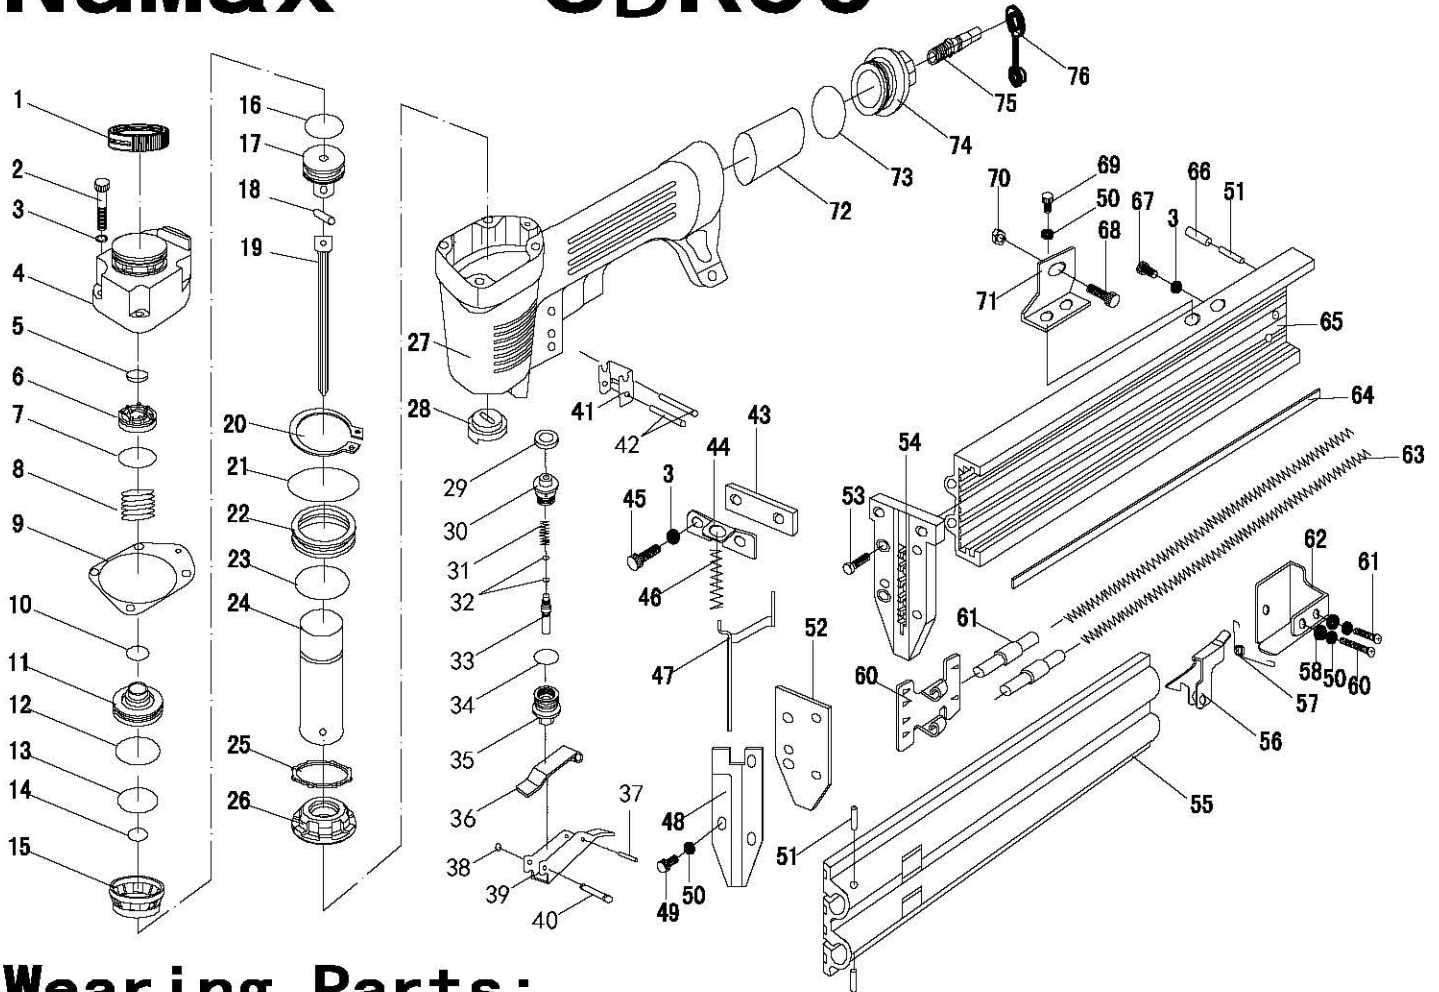

NuMax – SBR50

Wearing Parts:

Ref. NO.	Name	Size	Total Quantity
10	O-Ring	9.5×2.65	1
12	O-Ring	31.5×2.4	1
16	O-Ring	21×3	1
17	Piston		1
18	Pin		1
19	Driver Blade		1
26	Bumper		1
28	Nozzle		1
32	O-Ring	3.5×1.5	1
38	O-Ring	1.8×1.8	1