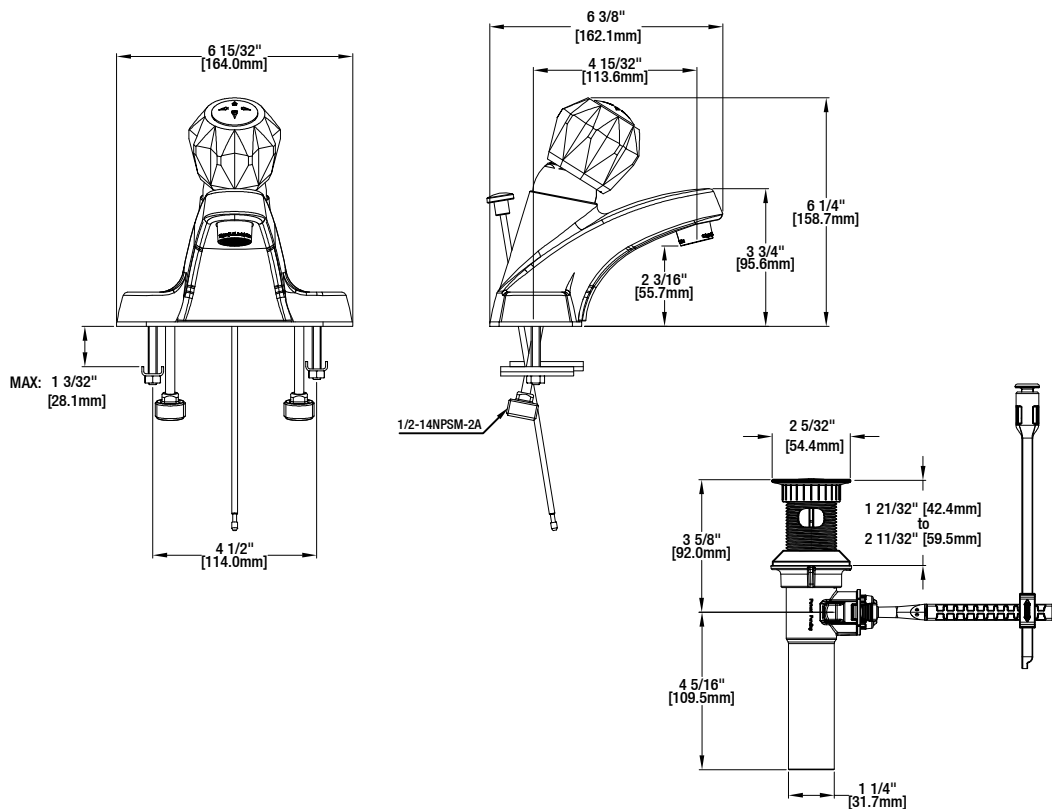

Specifications

Aragon 4 in. Centerset 1-Handle Bathroom Faucet

MODEL	Internet SKU #	FINISH
67094W-6A01	300687615	Polished Chrome

FEATURES

- Requires 3-Hole Sink with 4" On-Center
- 1/2" IPS Connections
- Max Flow Rate: 1.2 gpm (4.5 L/min) at 60 psi
- Max Countertop Thickness: 1 3/32"
- Spout Reach: 4 15/32"
- Spout Height: 3 3/4"
- Washerless Cartridge
- With ClickInstall™ Drain Assembly

WARRANTY

- Limited Lifetime Warranty

INSTALLATION DIMENSIONS

Glacier Bay reserves the right to make changes in specifications and materials and to change and discontinue models, both without notice or obligation. Dimensions are for reference only.