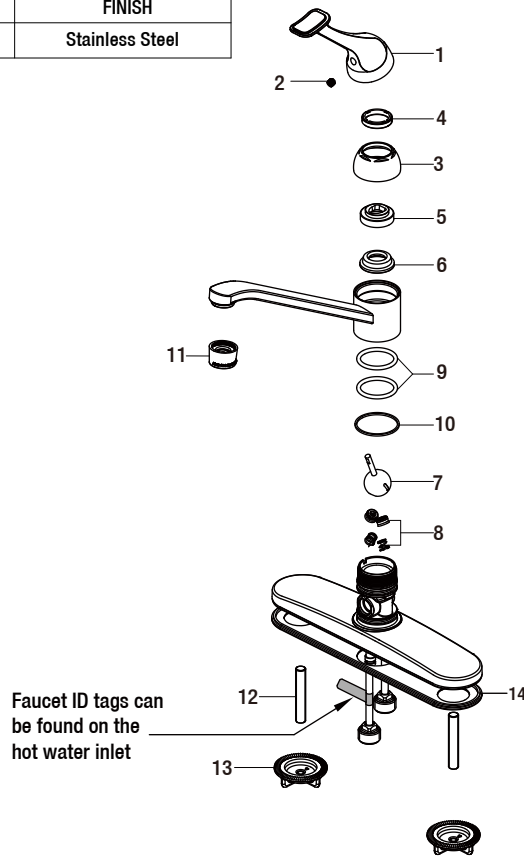

# Replacement Parts List

Single-Handle Standard Kitchen Faucet in Stainless Steel

MODEL	SKU #	FINISH
67552-1008D2	1000024879	Stainless Steel

Many replacement parts can be purchased online or at your local store. Please use the table below to identify the part SKU number needed, go to [HOMEDEPOT.COM](http://HOMEDEPOT.COM), and check for online and store availability. If you can't find the part you are looking for, please call 1-855-HD-GLACIER.

Part	Description	Part #	Internet SKU #	Store SKU #
1	Handle	RP1309408D2		
2	Set screw	RP50054		
3	Cap	RP8017908D2		
4	Adjusting ring	RP70138	<a href="#">206864733</a>	
5	Cam	RP70107		
6	Cam washer	RP70108		
7	Mixer ball	RP22007		
8	Seat & Spring	RP22008		

Part	Description	Part #	Internet SKU #	Store SKU #
9	O-ring	RP60032		
10	Ring	RP64070		
11	Aerator	RP3013308D2		
12	Bolt	RP50040		
13	Mounting nut	RP56036		
14	Gasket	RP70419		