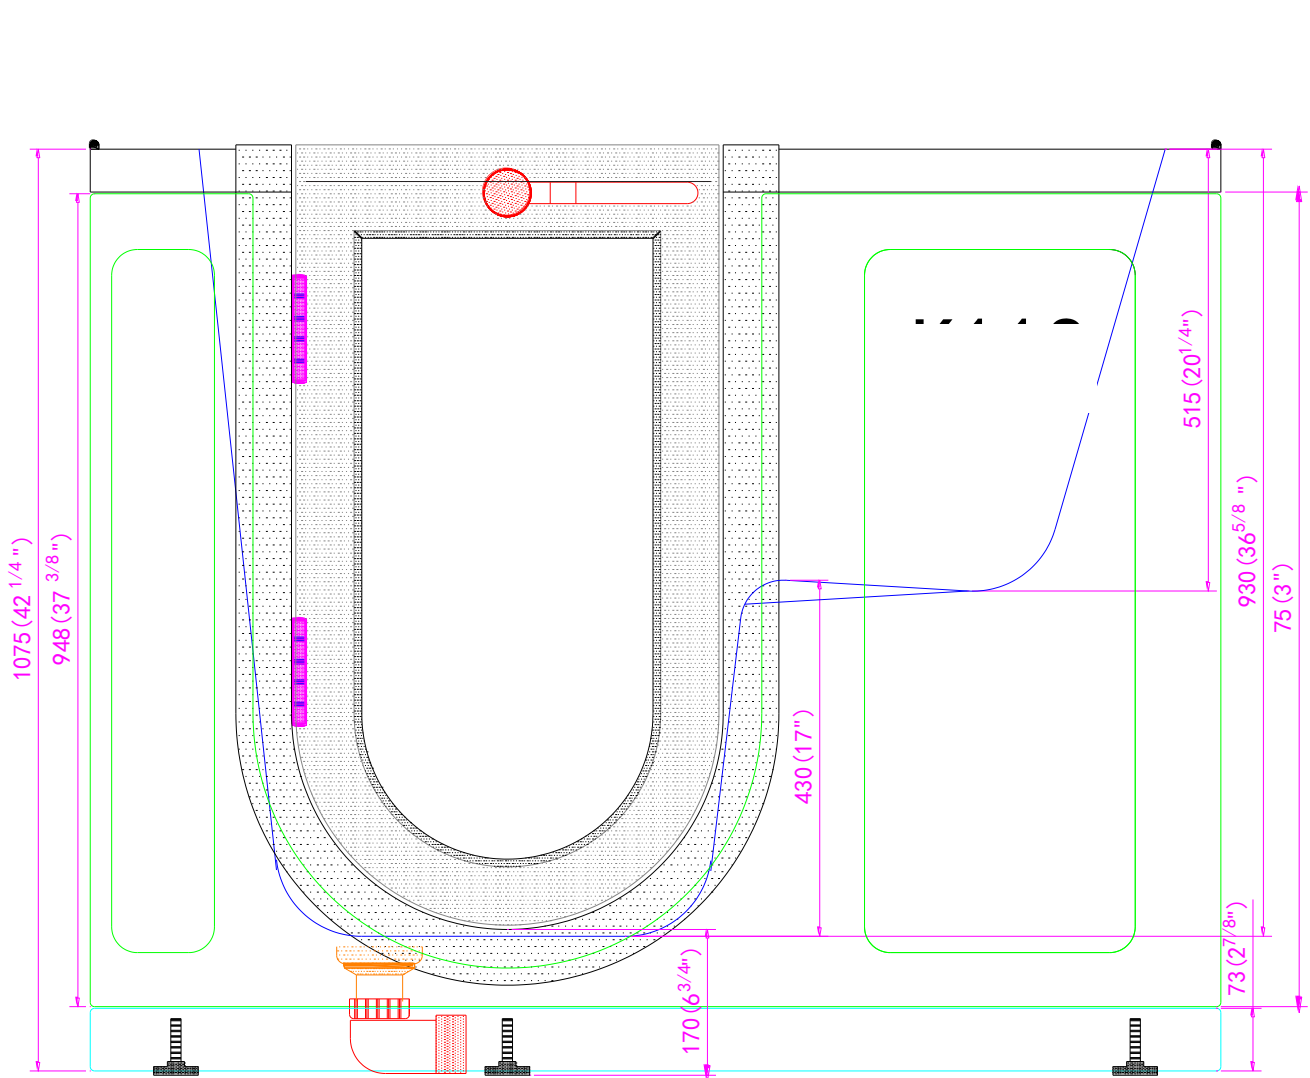

Chi Hydro Massage Walk In Bathtub

Disclaimer:

In an effort to continually improve our product, specifications and configurations are subject to change without notice. Before ordering or installing, consider future access to essential equipment.