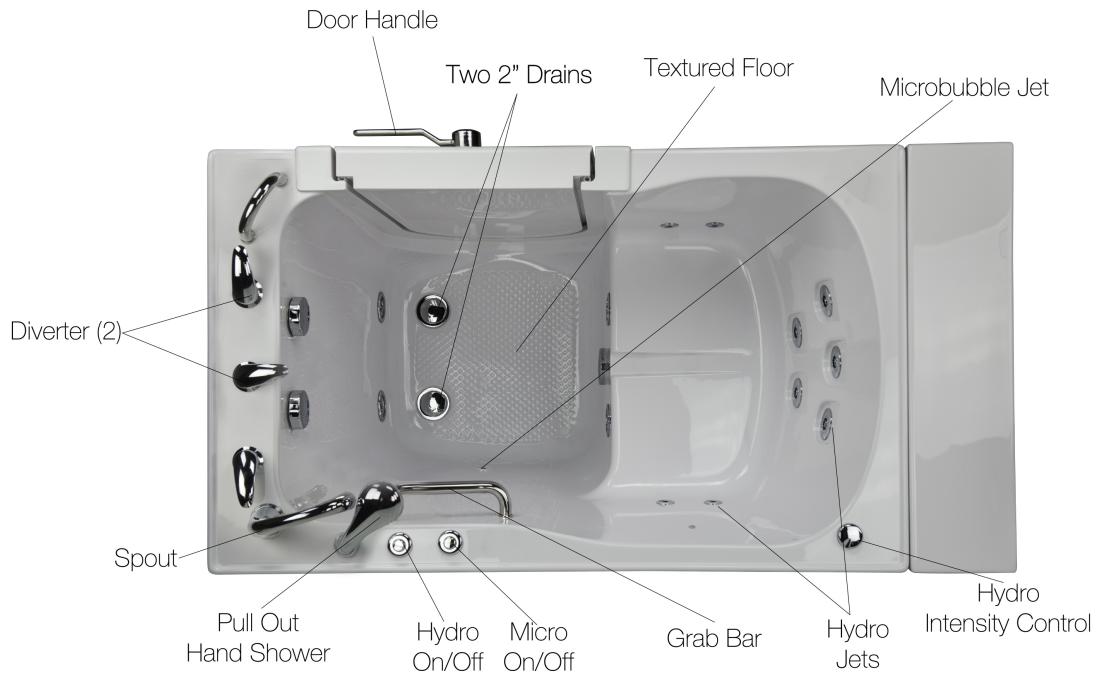

Chi Hydro Massage Walk In Bathtub