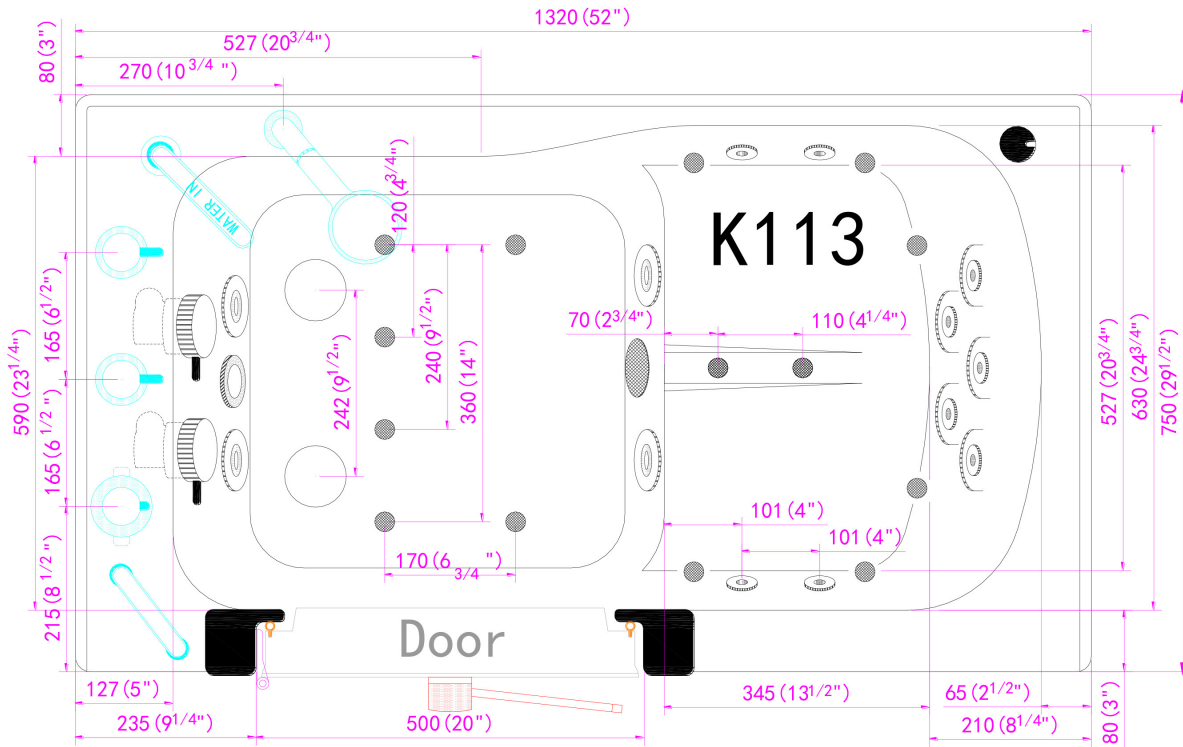

Disclaimer:

In an effort to continually improve our product, specifications and configurations are subject to change without notice. Before ordering or installing, consider future access to essential equipment.