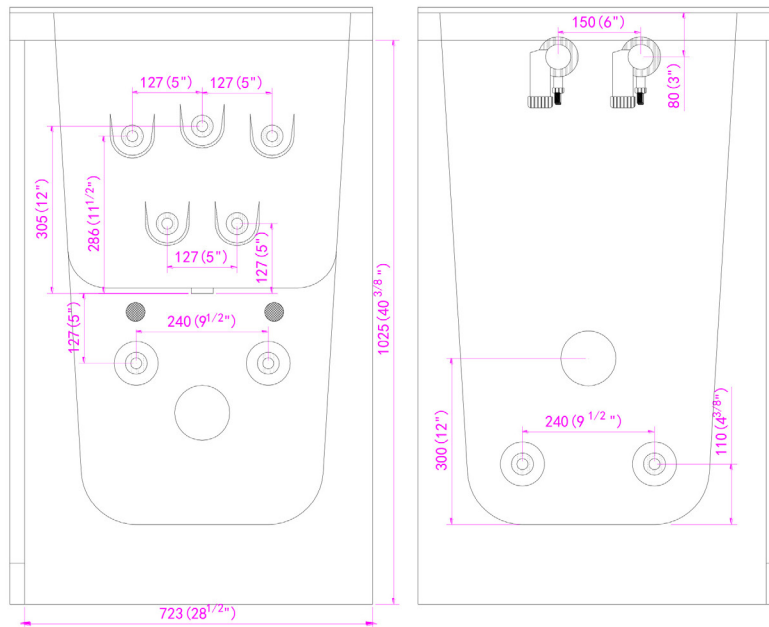

Disclaimer:

In an effort to continually improve our product, specifications and configurations are subject to change without notice. Before ordering or installing, consider future access to essential equipment.