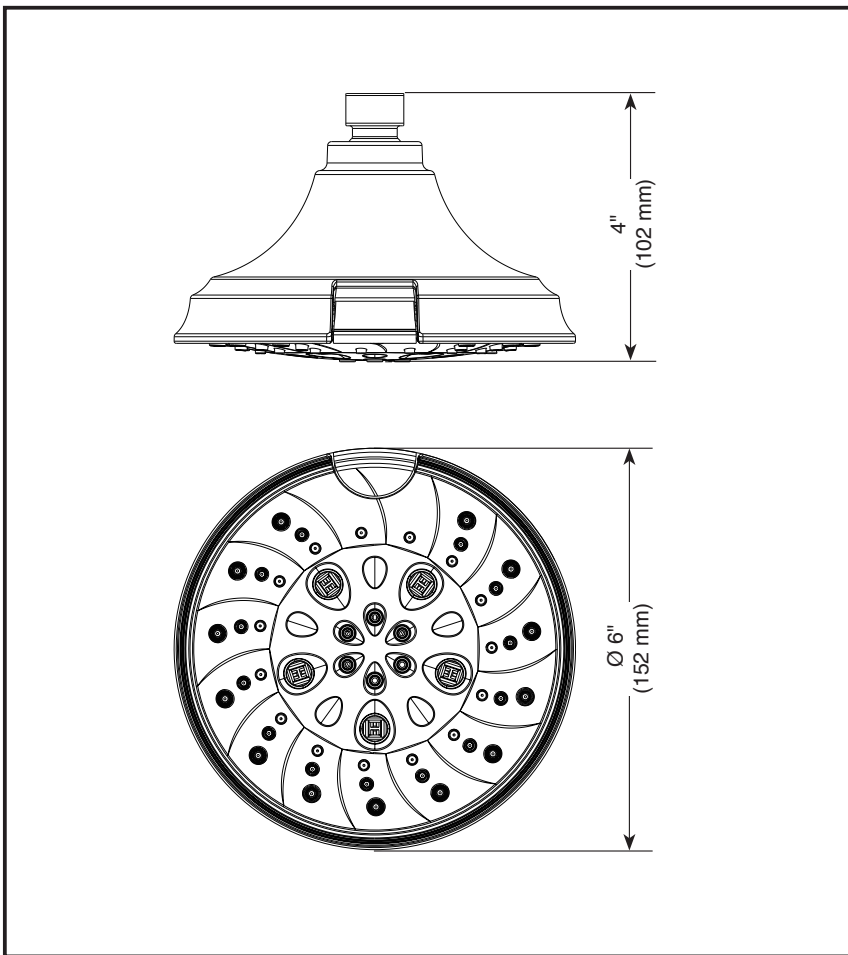

▲ Designate proper finish suffix

Spray Pattern

- H₂Okinetic Spray
- Full Body Spray
- Massage Spray
- Full Spray w/ Massage
- Pause

Delta reserves the right (1) to make changes in specifications and materials, and (2) to change or discontinue models, both without notice or obligation. Dimensions are for reference only. See current full-line price book or www.deltafaucet.com for finish options and product availability.

DSP-B-52669 Rev. A

55 E. 111th Street, Indianapolis, Indiana 46280
350 South Edgeware Road, St. Thomas, Ontario Canada N5P 4L1
© 2016 Masco Corporation of Indiana