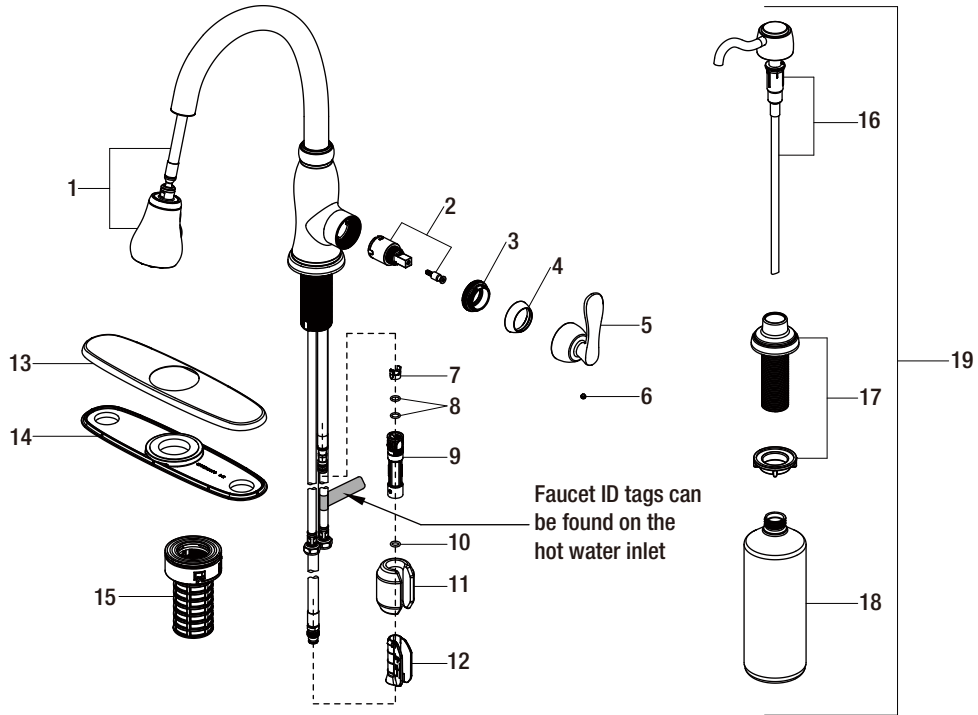

## Replacement Parts List

Pavilion Single-Handle Pull-Down Sprayer Kitchen Faucet  
with Soap Dispenser in Bronze

MODEL	SKU #	FINISH
HD67780-0027D	302871346	Bronze

Many replacement parts can be purchased online or at your local store. Please use the table below to identify the part SKU number needed, go to [HOMEDEPOT.COM](http://HOMEDEPOT.COM), and check for online and store availability. If you can't find the part you are looking for, please call 1-855-HD-GLACIER.

Part	Description	Part #	Internet SKU #	Store SKU #
1	Sprayhead and Hose	RP3836327D		
2	Cartridge & Screw	RP20089	<a href="#">206116616</a>	
3	Bonnet nut	RP70582		
4	Cap	RP8018427D		
5	Handle	RP1314327D		
6	Set screw	RP50002		
7	Block	RP70421		
8	O-ring	RP60002	<a href="#">206116636</a>	
9	Quick connect assembly	RP70429		

Part	Description	Part #	Internet SKU #	Store SKU #
10	O-ring	RP60089		
11	Weight	RP70525		
12	Weight clip	RP70590		
13	Escutcheon	RP8060327D		
14	Gasket	RP80604		
15	FastMount™	RP56096		
16	Pump kit	RP46018		
17	Flange kit	RP4601927D		
18	Soap bottle	RP46002		
19	Soap dispenser kit	RP4602027D		