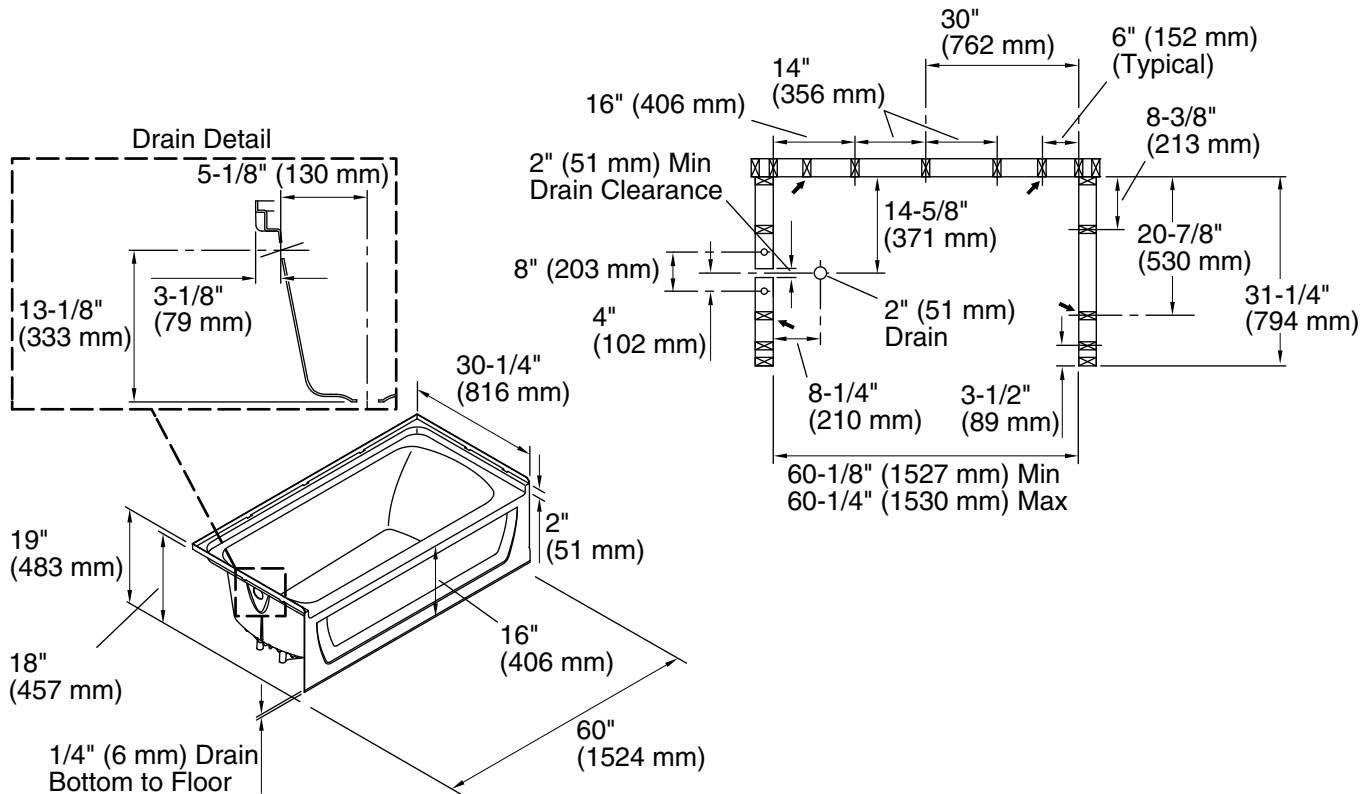

Features

- Made of solid Vikrell material for strength, durability, and lasting beauty.
- Designed with a 16" apron.
- Durable high-gloss finish provides a smooth, shiny surface that is easy to clean.
- Gently sloping bath with integral apron.
- 2" wainscot allows tile-down installation above bath deck.
- Can be installed with Wall Set 71374100.

See website for detailed warranty information.

Available Colors/Finishes

Color tiles intended for reference only.

Color	Code	Description
	0	White
	96	KOHLER Biscuit

Technical Information

All product dimensions are nominal.

Installation: Three-wall alcove

Drain location: Left

Basin area, bottom: 45" x 20" (1143 mm x 508 mm)

Basin area, top: 53" x 23" (1346 mm x 584 mm)

Water depth: 11-1/4" (286 mm)

Water capacity: 44 gal (166.6 L)

Minimum flat for door: 2-3/4" (70 mm)

Maximum door width: 57-11/16" (1465 mm)

Notes

Install this product according to the installation instructions.

Studs should be positioned roughly as shown.

Double studding is recommended for pivot shower door installations.