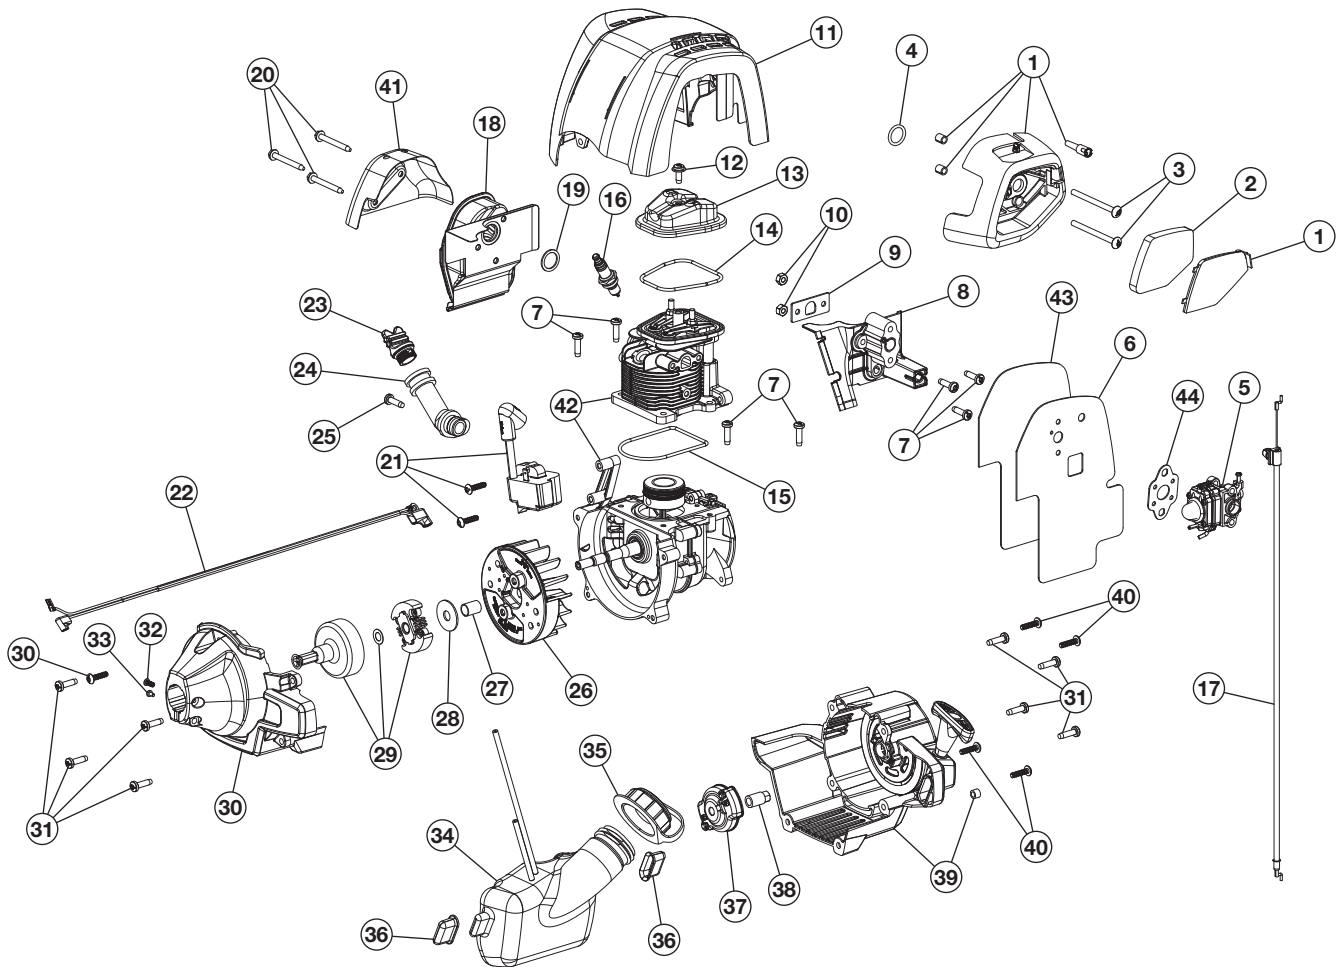

REPLACEMENT PARTS - MODEL SS470

4-CYCLE TRIMMER

PPN 41ADZ47C912

Item	Part No.	Description
1	753-06084	Air Cleaner Assembly (includes 2 & 3)
2	753-06085	Air Filter
3	753-06939	Screw
4	791-181751	Carburetor O-Ring
5	753-06083	Carburetor
6	721-04616	Carburetor Baffle
7	791-181003	Screw
8	731-08964	Insulator
9	753-05673	Insulator Gasket
10	712-04099	Nut
11	753-06960	Engine Cover
12	791-181025	Screw
13	753-05901	Valve Cover
14	753-05902	Valve O-Ring
15	753-05910	Cylinder O-Ring
16	753-05784	Spark Plug
17	753-06166	Throttle Cable
18	753-06334	Muffler Assembly
19	753-05244	Muffler Gasket
20	753-05246	Muffler Bolt
21	753-05907	Module Assembly
22	753-06167	Lead Wires

Item	Part No.	Description
23	753-05400	Oil Plug Assembly
24	753-06087	Oil Fill Tube Assembly (includes 25)
25	753-05377	Screw
26	753-05815	Flywheel
27	753-05814	Spacer
28	791-182396	Clutch Washer
29	753-05860	Clutch Assembly
30	753-06335	Clutch Cover Assembly
31	753-05377	Screw
32	791-182519	Anti-rotation Screw
33	753-04291	Clamp Screw & Nut
34	753-06093	Fuel Tank
35	753-04084	Fuel Cap
36	753-05259	Fuel Tank Pad
37	753-06091	Pawl Assembly
38	753-06104	Electric Start Adapter
39	753-06108	Starter Cover Assembly
40	753-04595	Screw
41	753-06101	Muffler Shield
42	753-06494	Short Block Assembly (includes 7, 12 - 16, 21, 26 & 27)
43	753-06122	Heat Shield
44	791-181709	Gasket