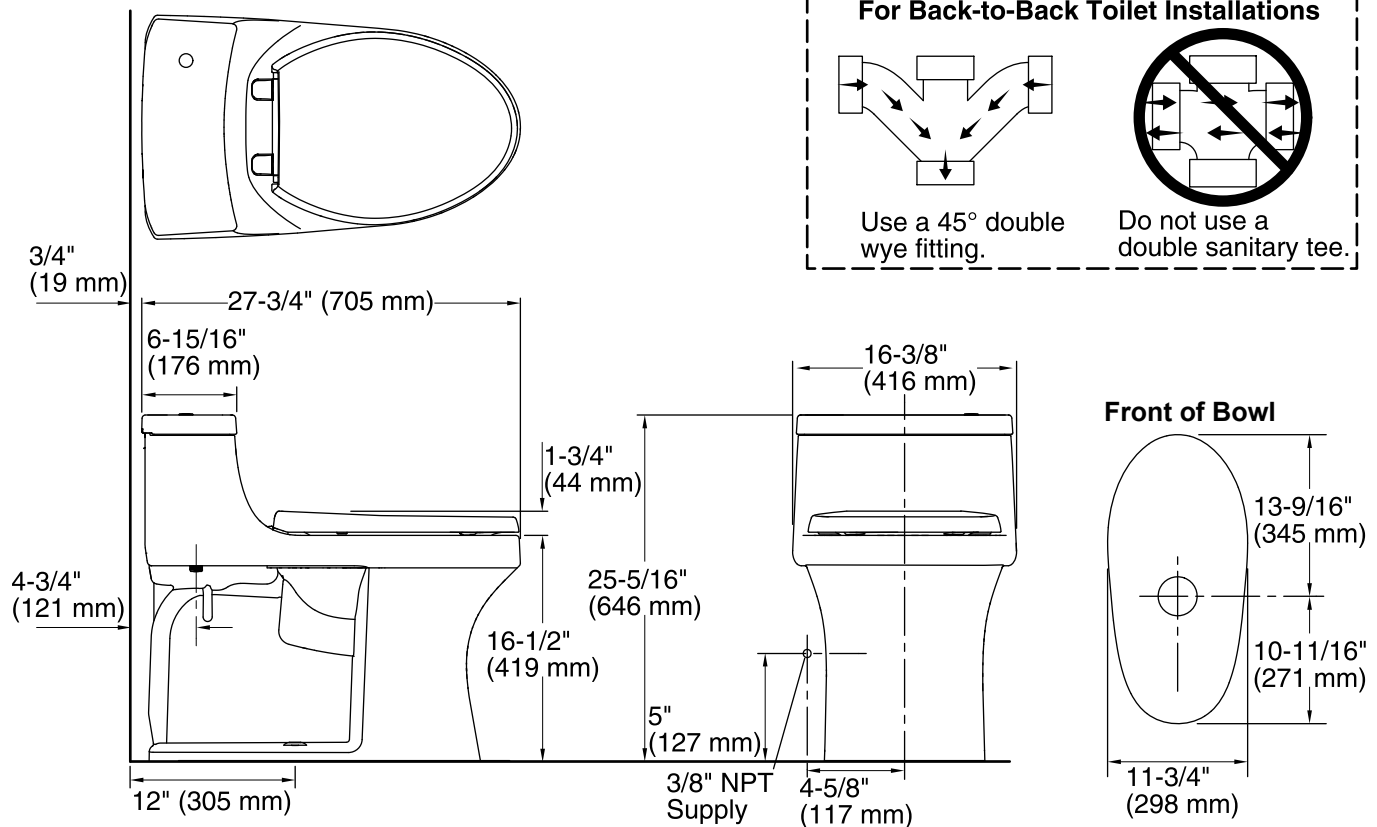

#### Product Specification

Toilet shall be 27-3/4" (705 mm) in length, 16-3/8" (416 mm) in width, and 25-5/16" (646 mm) in height. Toilet shall be made of vitreous china. Toilet shall be one-piece. Toilet shall feature touchless flush actuation. Toilet shall be a 12" (305 mm) rough-in. Toilet shall be KOHLER Model K-4000.

### Technical Information

All measurements are nominal.

Toilet style:	One-piece
Bowl shape:	Compact Elongated front
Seat hinge type:	Quick-Attach®, Quiet-Close™
Passageway:	2-1/8" (54 mm)
Flush rate - full:	1.28 gpf (4.8 lpf)
Water area:	10-3/4" x 7-1/2" (273 mm x 191 mm)
Rim to water height:	5-3/8" (137 mm)
Rough-in:	12" (305 mm)
Seat hole centers:	5-1/2" (140 mm)