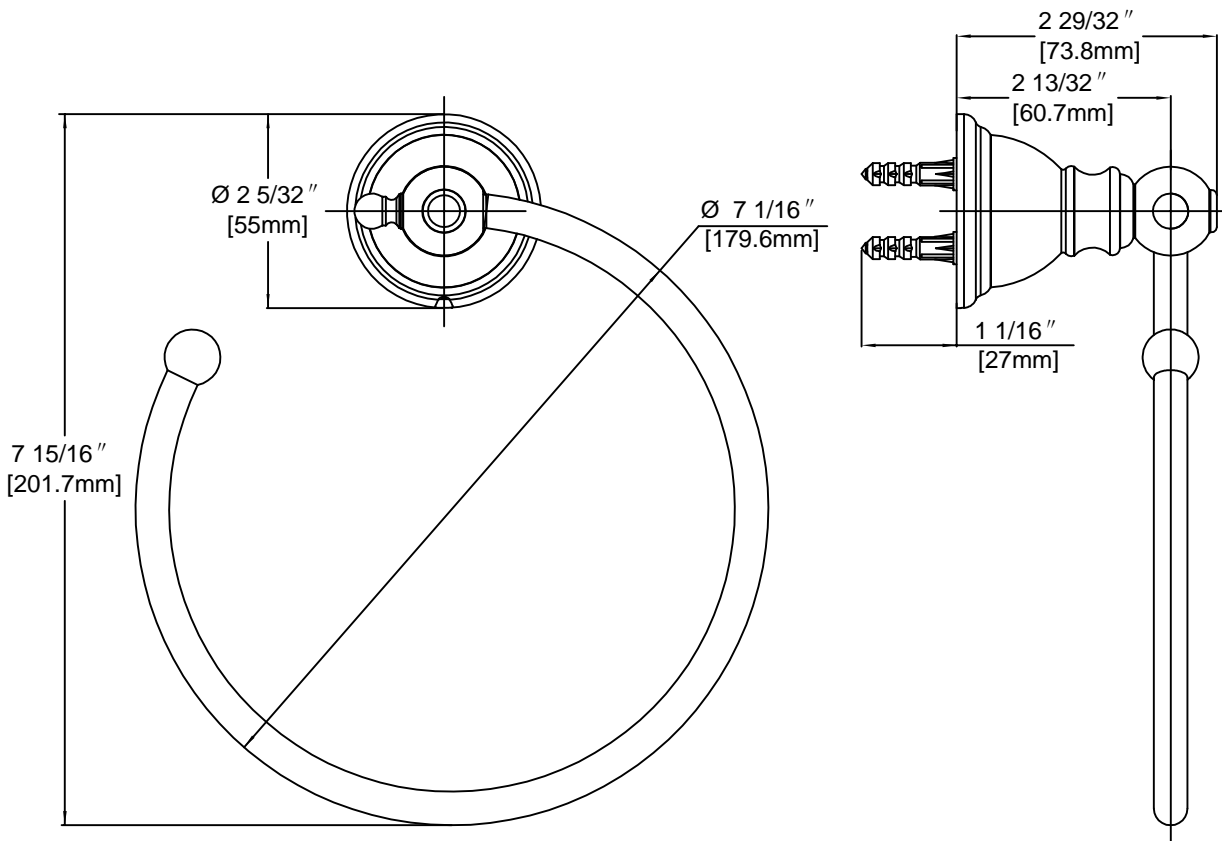

FEATURES

- 7 1/16" L x 7 15/16" W x 2 29/32" H
- Coordinates with Lyndhurst Series Exhibit Bath Products
- Easy Installations
- Includes Mounting Hardware and Plastic Anchors
- Tools Required for Installation:
 - _ Drill with 1/4" Drill Bit
 - _ Philips Screwdriver
 - _ Small Flat Head Screwdriver
- Limited Lifetime Warranty

**Lyndhurst Series
Classic Collection
Towel Ring**

MODEL	FINISH
20276-0504	Brushed Nickel PVD
20276-0527H2	Mediterranean Bronze
20276-0516	Oil Rubbed Bronze

Available for purchase or special order at Home Depot stores.