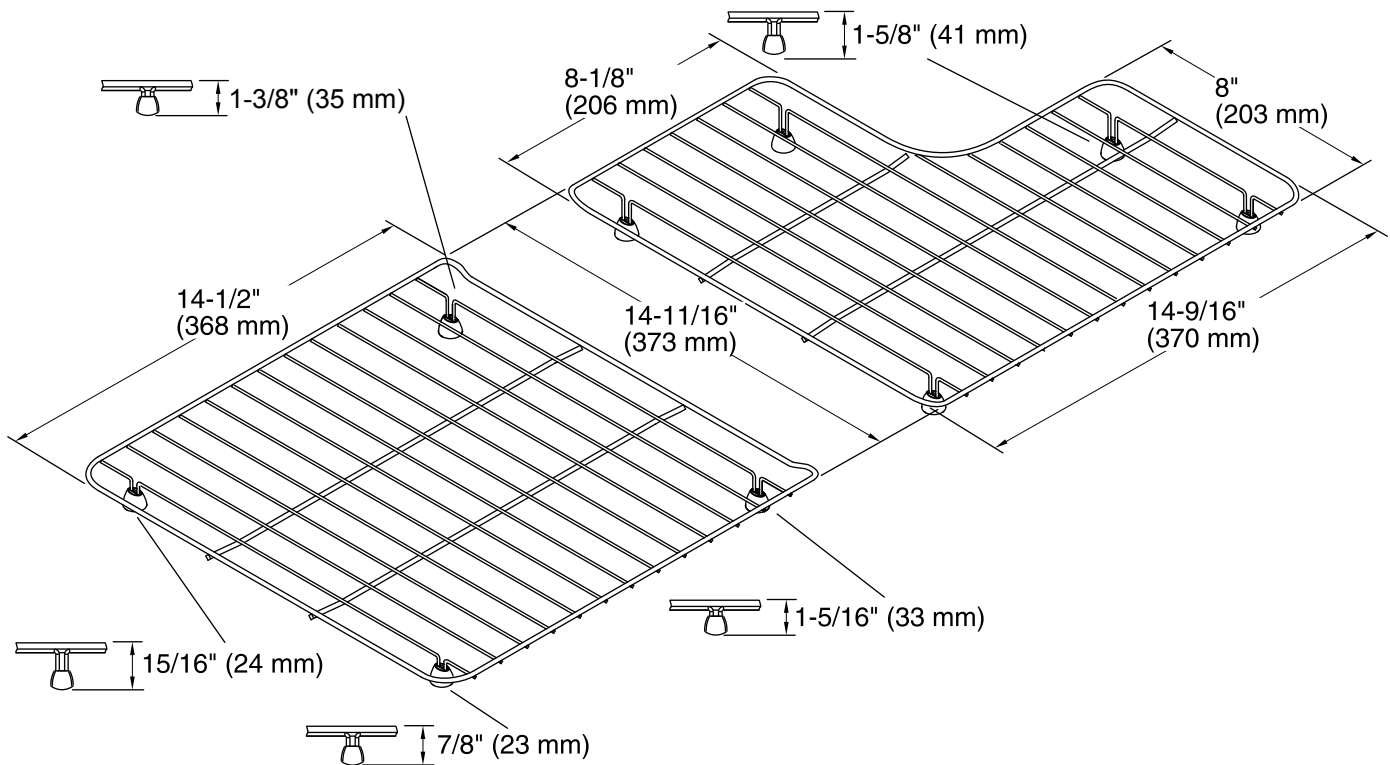

Features

- Fits in the bowl of the K-6488 and K-6489 Whitehaven kitchen sinks.
- Includes left and right racks.
- Durable, electro-polished stainless-steel construction.
- Helps protect sink surface from daily wear.
- Dishwasher safe.
- Rubber feet provide added protection.

Technical Information

All product dimensions are nominal.