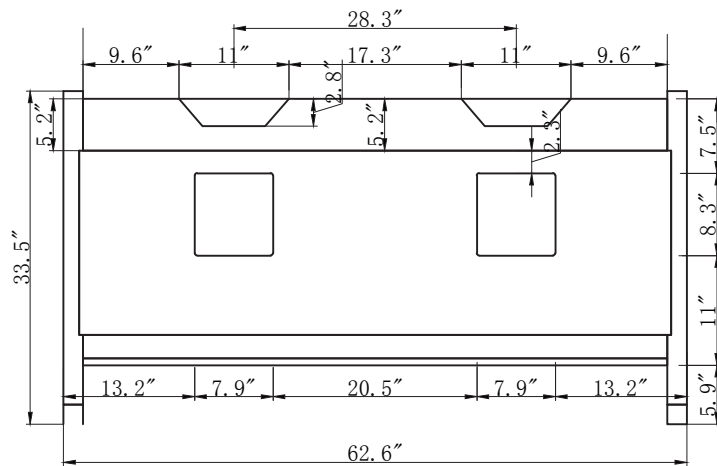

TOP

SIDE

BACK

SPECIFICATIONS

www.virtuusa.com

SKU: MD-499

REV1.13.18

NOTES