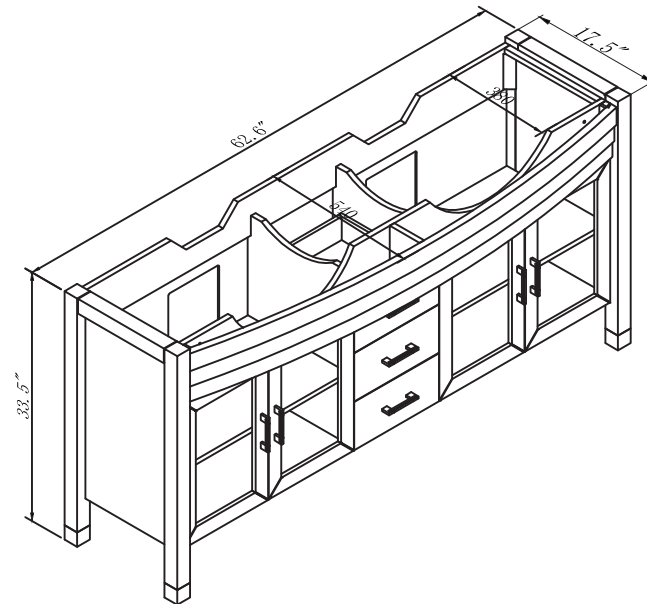

TOP

SIDE

BACK

SPECIFICATIONS

www.virtuusa.com

SKU: MD-499

REV1.13.18

NOTES