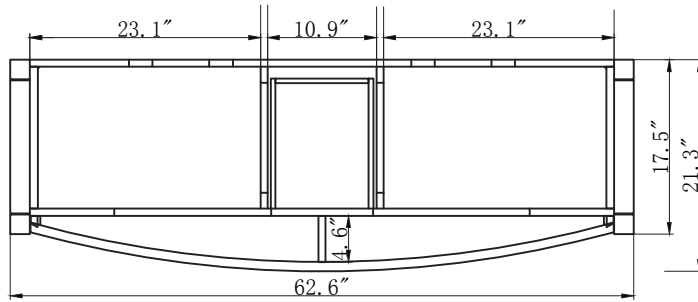

TOP

SIDE

BACK

SPECIFICATIONS

www.virtuusa.com

SKU: MD-499

REV1.13.18

NOTES