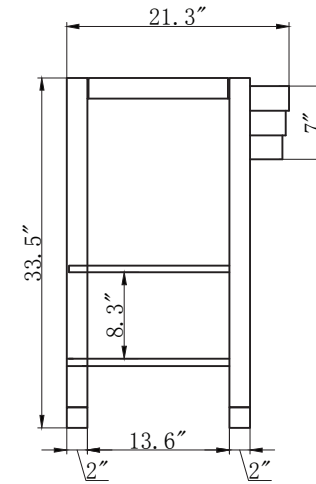

TOP

SIDE

BACK

SPECIFICATIONS

www.virtuusa.com

SKU: MD-499

REV1.13.18

NOTES