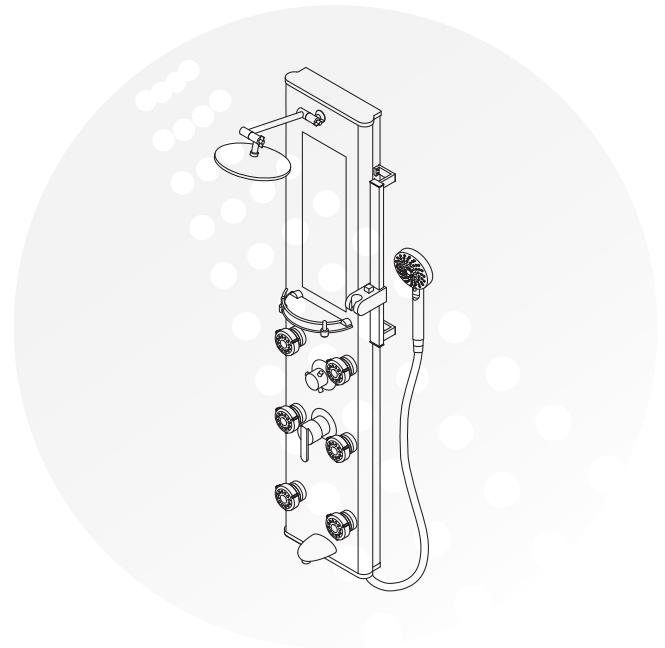

PRODUCT FEATURES

- Surface mounted and completely pre-plumbed, easily retrofit your existing shower without a remodel
- White tempered 8mm Tough Glass panel with anodized aluminum frame and chrome fixtures
- Rub tips clean with Spray Straight™ technology
- 8" Rain showerhead with soft tips to clear mineral buildup for long lasting performance
- Brass shower arm adjusts height and angle of showerhead
- Five-function hand shower with double-interlocking stainless steel hose, stretches from 59–78" (1.5–2m)
- Slide bar adjusts height and angle of hand shower
- 6 Dual-function Select-A-Jets™ with soothing mist and massaging spray—All but the top two body jets can turn off, increasing pressure to specific areas
- Brass diverter easily switches functions—place between functions for further enjoyment
- Tub spout/temperature tester
- 6 x 18" (15 x 46cm) seamless integrated mirror

SPECIFICATIONS

- cUPC® approved brass pressure balance valve with anti-scald, temperature limit and enhanced flow
- ½" NPT flexible stainless steel braided supply lines
- 2.5 GPM/9.5 LPM Shower System

WARRANTY

- Manufacturer's three year limited warranty

Add style, **DATE**...

There's no better way to start your day!