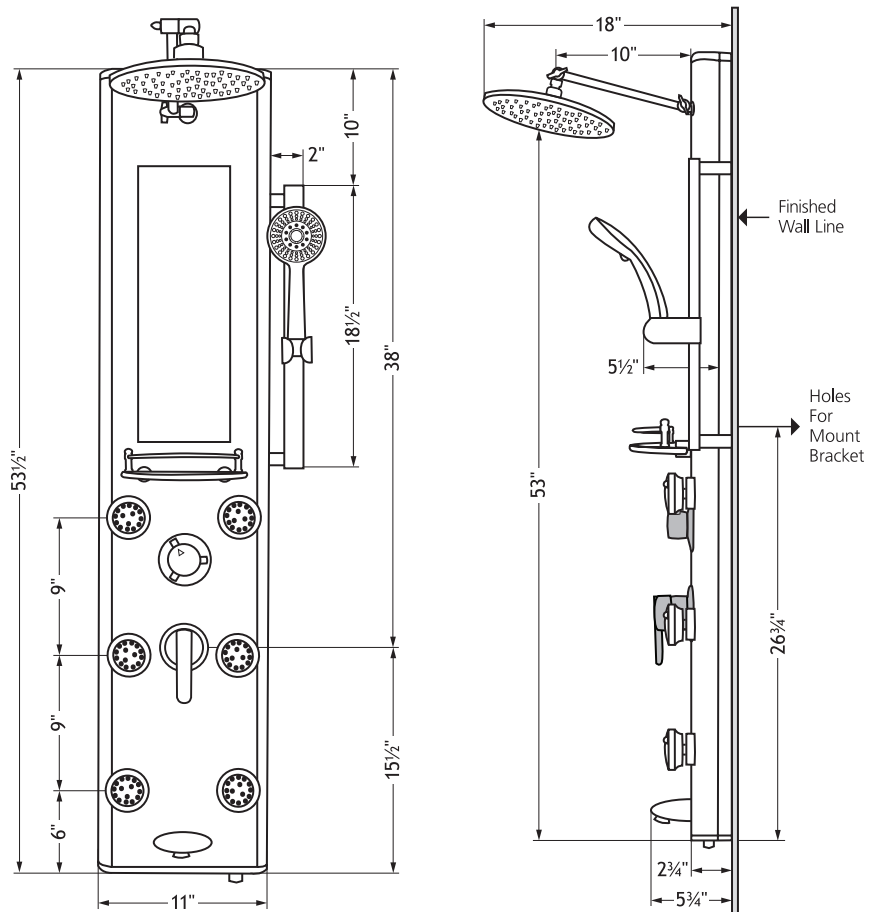

PRODUCT FEATURES

- Surface mounted and completely pre-plumbed, easily retrofit your existing shower without a remodel
- White tempered 8mm Tough Glass panel with anodized aluminum frame and chrome fixtures
- Rub tips clean with Spray Straight™ technology
- 8" Rain showerhead with soft tips to clear mineral buildup for long lasting performance
- Brass shower arm adjusts height and angle of showerhead
- Five-function hand shower with double-interlocking stainless steel hose, stretches from 59–78" (1.5–2m)
- Slide bar adjusts height and angle of hand shower
- 6 Dual-function Select-A-Jets™ with soothing mist and massaging spray—All but the top two body jets can turn off, increasing pressure to specific areas
- Brass diverter easily switches functions—place between functions for further enjoyment
- Tub spout/temperature tester
- 6 x 18" (15 x 46cm) seamless integrated mirror

SPECIFICATIONS

- cUPC® approved brass pressure balance valve with anti-scald, temperature limit and enhanced flow
- ½" NPT flexible stainless steel braided supply lines
- 2.5 GPM/9.5 LPM Shower System

WARRANTY

- Manufacturer's three year limited warranty

Add style, **DATE**...

There's no better way to start your day!