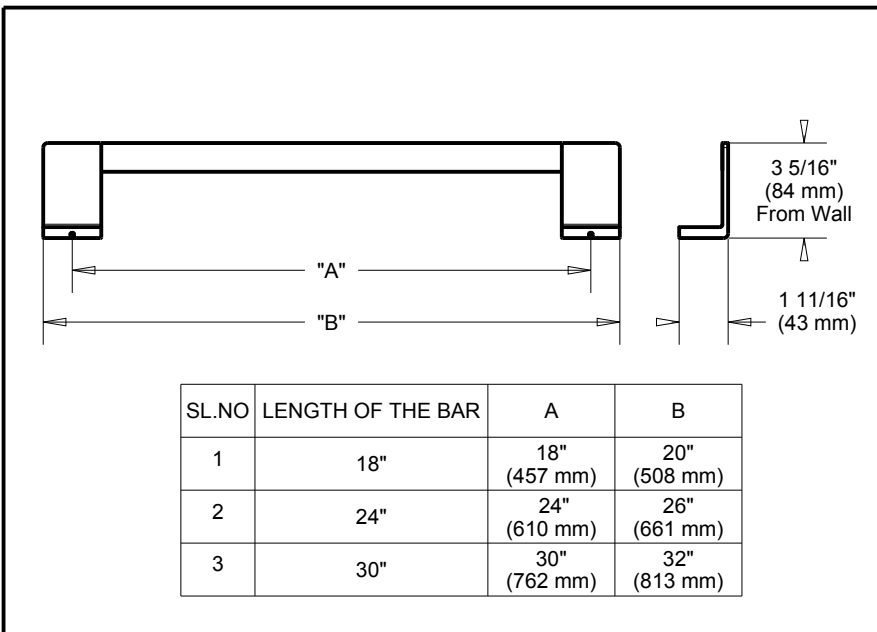

DELTA[®]

ACCESSORIES

- Vero™ Bath Collection
- Towel Bar

Submitted Model No.: _____

Specific Features: _____

STANDARD SPECIFICATIONS:

- Wood blocking is preferable behind all wall surfaces. If wood blocking is not available, the following fasteners are suggested: Tile/Masonry-Plastic or lead Anchors Plaster/drywall-Toggle bolts.
- Mounting hardware and mounting template included with product.