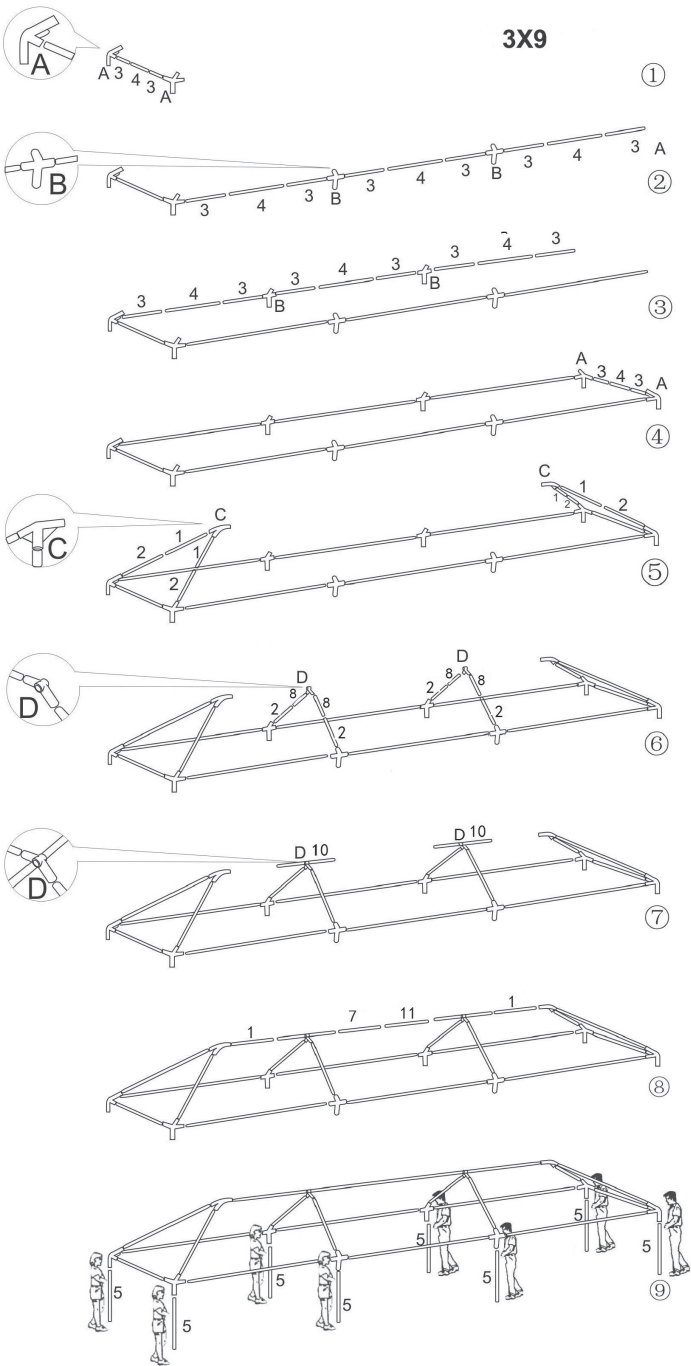

US office:Fontana

UK office:Ipswich

**COSTWAY**

WHERE THERE IS COSTWAY THERE IS HOME

**USER'S MANUAL**

**TENT  
OP3606**

PRODUCT ASSEMBLY

1		6 PCS
2		8 PCS
3		16PCS
4		8 PCS
5		8 PCS
6		8 PCS
7		1 PCS
8		4 PCS
10		2 PCS
11		1 PCS
A		4 PCS
B		4 PCS
C		2 PCS
D		2 PCS
E		8 PCS
		1 PCS
		6 PCS
		2 PCS