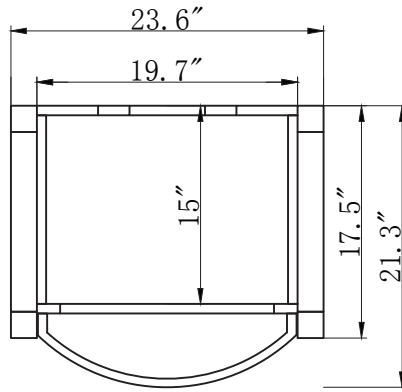

TOP

SIDE

BACK

SPECIFICATIONS

www.virtuusa.com

SKU: MS-545

REV1.13.18

NOTES