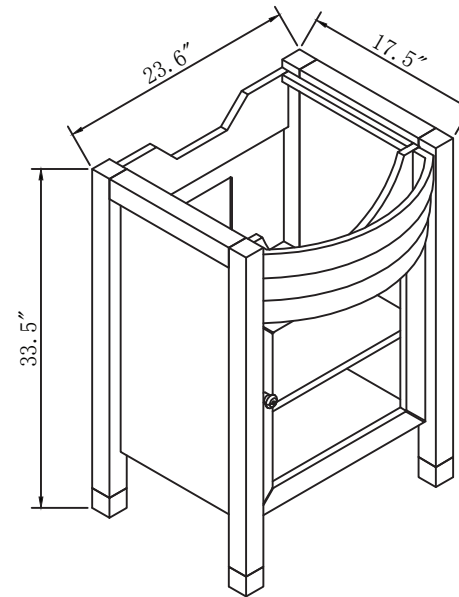

TOP

SIDE

BACK

SPECIFICATIONS

www.virtuusa.com

SKU: MS-545

REV1.13.18

NOTES