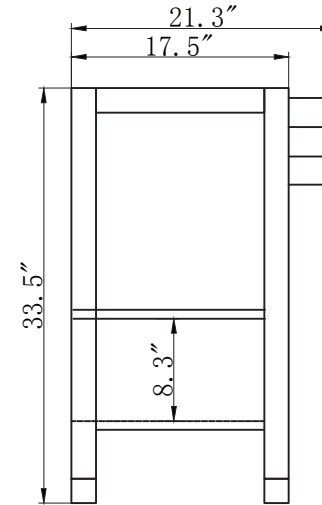

TOP

SIDE

BACK

SPECIFICATIONS

www.virtuusa.com

SKU: MS-545

REV1.13.18

NOTES