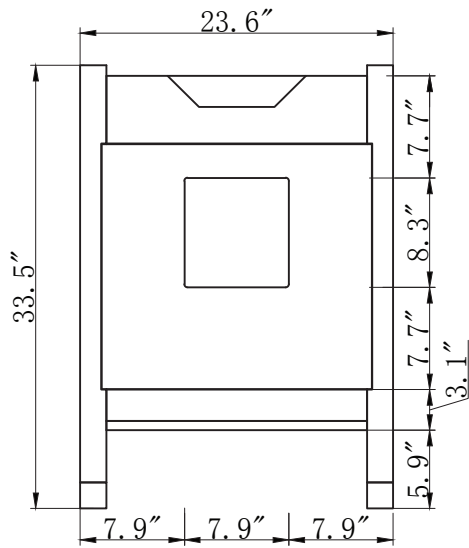

TOP

SIDE

BACK

SPECIFICATIONS

www.virtuusa.com

SKU: MS-545

REV1.13.18

NOTES