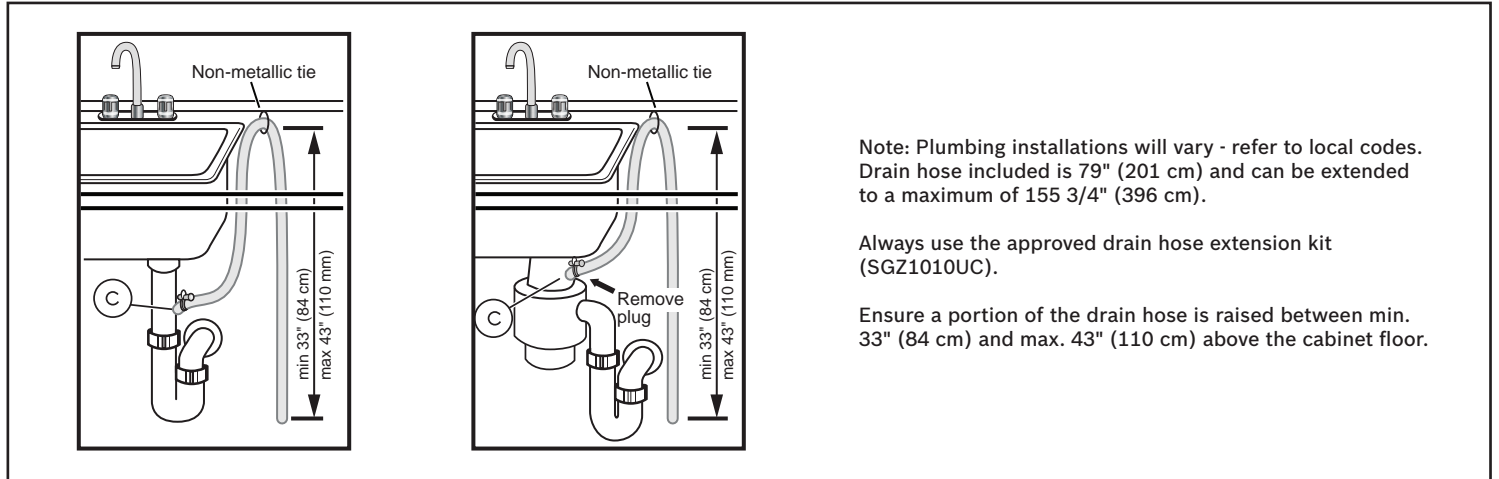

Notes: All height, width and depth dimensions are shown in inches. BSH reserves the absolute and unrestricted right to change product materials and specifications, at any time, without notice. Consult the product's installation instructions for final dimensional data and other details prior to making cutout.

24" Bar Handle Dishwasher

800 Series – Black SHXM78Z56N

BOSCH

Invented for life

Installation Details

Accessories: To purchase Bosch accessories, cleaners & parts please visit www.bosch-home.com/us/store or call 1-800-944-2904 (Mon to Fri 5 am to 6 pm PST, Sat 6 am to 3 pm PST).