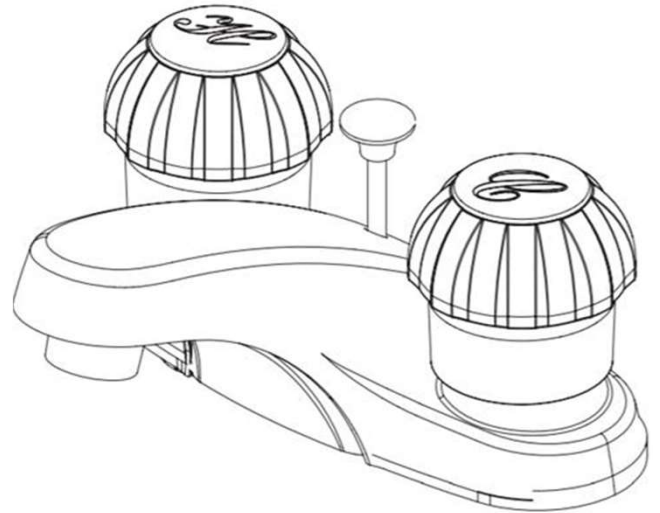

**DESCRIPTION:**

• **TwoHandle Lavatory Faucet**

MODEL	COLOUR
10-B42WNCH1B-Z	Chrome

**STANDARDS & CERTIFICATIONS:**

- ASME A112.18.1/CSA B125 Certified
- cUPC, NSF 61, Watersense, AB1953,
- This product contains less than 0.25% weighted average lead content on wetted surfaces.
- Max. Flow Rate: 1.5 GPM (5.68 LPM) at 60 PSI

**FEATURES:**

- 4" centerset
- 2 acrylic handle
- Includes pop-up assembly
- 1/4-turn washerless cartridge
- Backed by Homewerks limited lifetime warranty

**ROUGH-IN:**

# BOM

No.	Part Description	Material
1	Index H	PMMA V040
2	Index C	PMMA V040
3	Screw	SUS302
4	Handle	PMMA V040
5	Bonnet	ZZnA14
6	Washer	POM
7	Cartridge	NBR+SUS304+POM
8	Washer	NBR
9	Spring	SUS304
10	Escutcheon	ZZnA14
11	Body	NBR+SUS302+PPO+3101+ADC6+Brass
12	Aerator assembly	EPDM E7008F
13		POM+SUS302
14		C37700
15	Base Plate	PP+20% CaCO <sub>3</sub>
16	Mounting nut	ABS PA727
17	Pop-up assembly	Plastic (Major is ABS)
18	Lift rod assembly	Q235A
19		ABS PA727