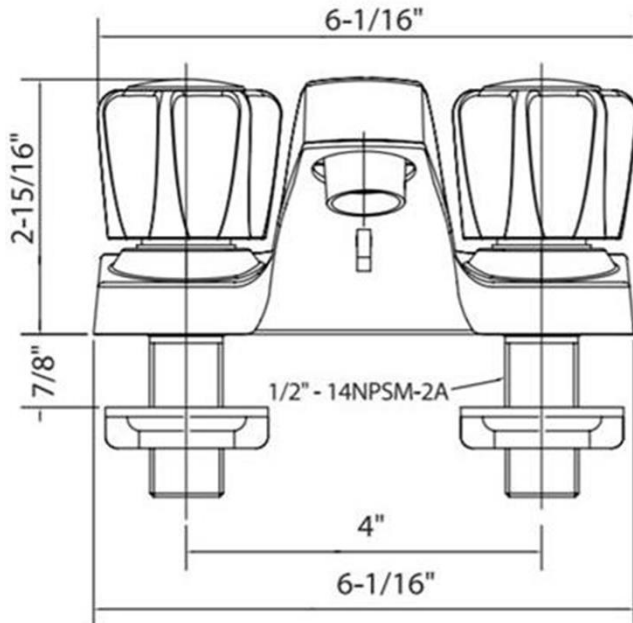

**DESCRIPTION:**

• **TwoHandle Lavatory Faucet**

MODEL	COLOUR
10-B42WNCH1B-Z	Chrome

**STANDARDS & CERTIFICATIONS:**

- ASME A112.18.1/CSA B125 Certified
- cUPC, NSF 61, Watersense, AB1953,
- This product contains less than 0.25% weighted average lead content on wetted surfaces.
- Max. Flow Rate: 1.5 GPM (5.68 LPM) at 60 PSI

**FEATURES:**

- 4" centerset
- 2 acrylic handle
- Includes pop-up assembly
- 1/4-turn washerless cartridge
- Backed by Homewerks limited lifetime warranty

**ROUGH-IN:**

# BOM

No.	Part Description	Material
1	Index H	PMMA V040
2	Index C	PMMA V040
3	Screw	SUS302
4	Handle	PMMA V040
5	Bonnet	ZZnA14
6	Washer	POM
7	Cartridge	NBR+SUS304+POM
8	Washer	NBR
9	Spring	SUS304
10	Escutcheon	ZZnA14
11	Body	NBR+SUS302+PPO+3101+ADC6+Brass
12	Aerator assembly	EPDM E7008F
13		POM+SUS302
14		C37700
15	Base Plate	PP+20% CaCO <sub>3</sub>
16	Mounting nut	ABS PA727
17	Pop-up assembly	Plastic (Major is ABS)
18	Lift rod assembly	Q235A
19		ABS PA727