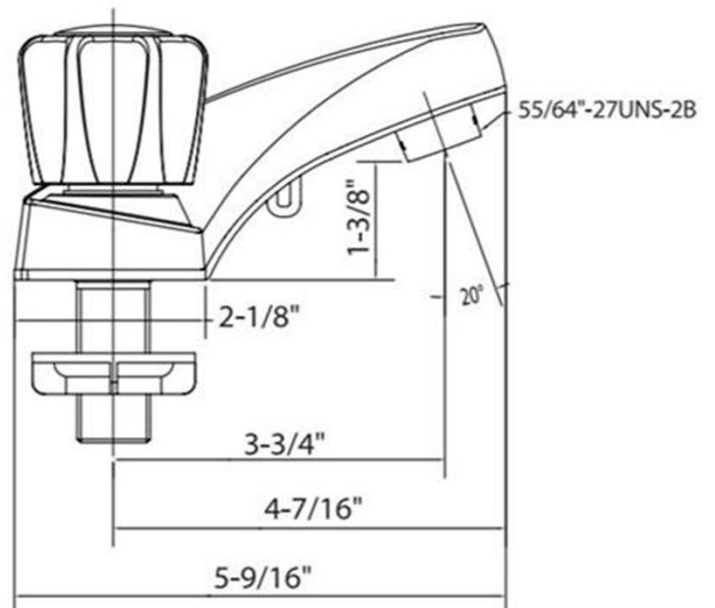

**DESCRIPTION:**

• **TwoHandle Lavatory Faucet**

MODEL	COLOUR
10-B42WNCH1B-Z	Chrome

**STANDARDS & CERTIFICATIONS:**

- ASME A112.18.1/CSA B125 Certified
- cUPC, NSF 61, Watersense, AB1953,
- This product contains less than 0.25% weighted average lead content on wetted surfaces.
- Max. Flow Rate: 1.5 GPM (5.68 LPM) at 60 PSI

**FEATURES:**

- 4" centerset
- 2 acrylic handle
- Includes pop-up assembly
- 1/4-turn washerless cartridge
- Backed by Homewerks limited lifetime warranty

**ROUGH-IN:**

# BOM

No.	Part Description	Material
1	Index H	PMMA V040
2	Index C	PMMA V040
3	Screw	SUS302
4	Handle	PMMA V040
5	Bonnet	ZZnA14
6	Washer	POM
7	Cartridge	NBR+SUS304+POM
8	Washer	NBR
9	Spring	SUS304
10	Escutcheon	ZZnA14
11	Body	NBR+SUS302+PPO+3101+ADC6+Brass
12	Aerator assembly	EPDM E7008F
13		POM+SUS302
14		C37700
15	Base Plate	PP+20% CaCO <sub>3</sub>
16	Mounting nut	ABS PA727
17	Pop-up assembly	Plastic (Major is ABS)
18	Lift rod assembly	Q235A
19		ABS PA727