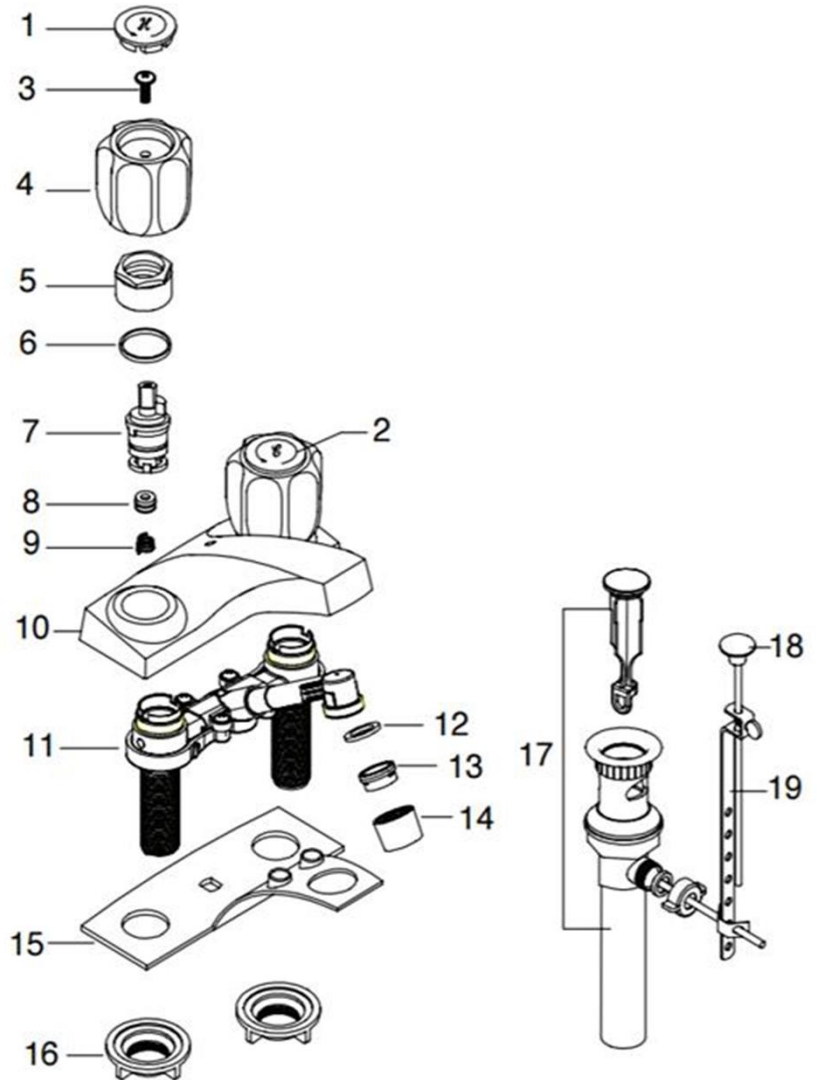

**DESCRIPTION:**

• **TwoHandle Lavatory Faucet**

MODEL	COLOUR
10-B42WNCH1B-Z	Chrome

**STANDARDS & CERTIFICATIONS:**

- ASME A112.18.1/CSA B125 Certified
- cUPC, NSF 61, Watersense, AB1953,
- This product contains less than 0.25% weighted average lead content on wetted surfaces.
- Max. Flow Rate: 1.5 GPM (5.68 LPM) at 60 PSI

**FEATURES:**

- 4" centerset
- 2 acrylic handle
- Includes pop-up assembly
- 1/4-turn washerless cartridge
- Backed by Homewerks limited lifetime warranty

**ROUGH-IN:**

# BOM

No.	Part Description	Material
1	Index H	PMMA V040
2	Index C	PMMA V040
3	Screw	SUS302
4	Handle	PMMA V040
5	Bonnet	ZZnA14
6	Washer	POM
7	Cartridge	NBR+SUS304+POM
8	Washer	NBR
9	Spring	SUS304
10	Escutcheon	ZZnA14
11	Body	NBR+SUS302+PPO+3101+ADC6+Brass
12	Aerator assembly	EPDM E7008F
13		POM+SUS302
14		C37700
15	Base Plate	PP+20% CaCO <sub>3</sub>
16	Mounting nut	ABS PA727
17	Pop-up assembly	Plastic (Major is ABS)
18	Lift rod assembly	Q235A
19		ABS PA727