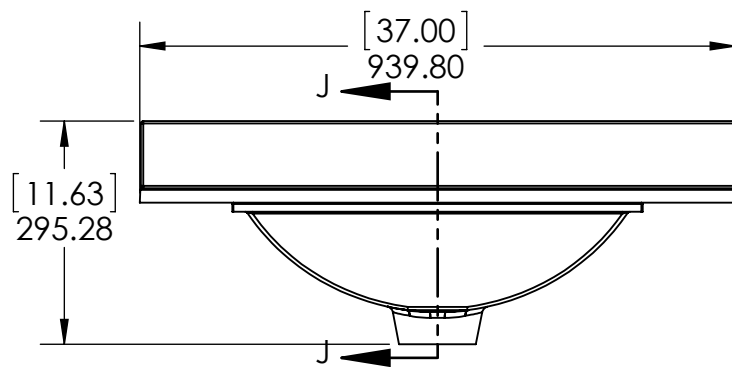

Rev #	Approved by	Change
0	R. Rubio	Released
1	O. Razo	New model added
2	R. Rubio	New Models Added

PROPRIETARY AND CONFIDENTIAL
THE INFORMATION CONTAINED IN THIS DRAWING IS THE SOLE PROPERTY OF WOODCRAFTERS. ANY REPRODUCTION IN PART OR AS A WHOLE WITHOUT THE WRITTEN PERMISSION OF WOODCRAFTERS IS PROHIBITED.

UNLESS OTHERWISE SPECIFIED
DIMENSIONS ARE IN MM. AND (INCHES)
TOLERANCES ARE
+0.125 [3.175] - 0.125 [-3.175]
SCALE:1:10

	NAME	DATE
DRAWN	R. Rubio	08/22/16
CHECKED	R. Rubio	08/22/16
ENG APPR.	R. Rubio	08/22/16
MFG APPR.	C. Leal	08/22/16

Wood Crafters
Vtop Stone Effect, Rect 37x22
SHEET 1 OF 2
REV: 2