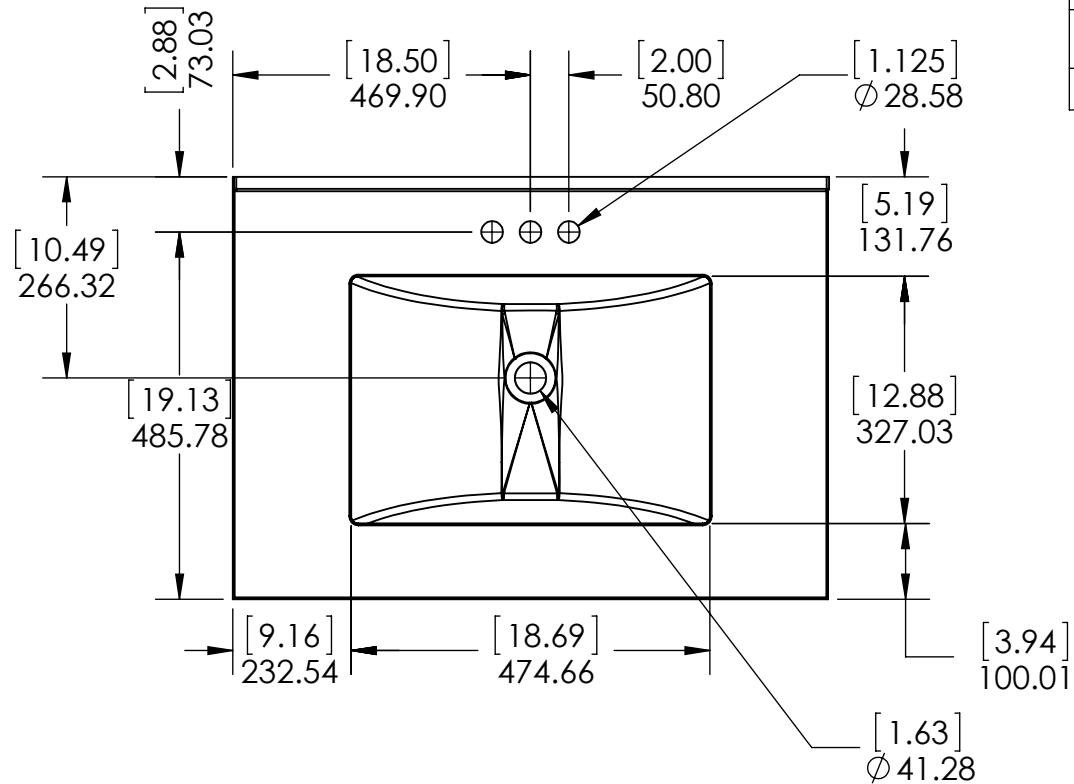

Rev #	Approved by	Change
0	R. Rubio	Released
1	O. Razo	New model added
2	R. Rubio	New Models Added

PROPRIETARY AND CONFIDENTIAL
THE INFORMATION CONTAINED IN THIS DRAWING IS THE SOLE PROPERTY OF WOODCRAFTERS. ANY REPRODUCTION IN PART OR AS A WHOLE WITHOUT THE WRITTEN PERMISSION OF WOODCRAFTERS IS PROHIBITED.

UNLESS OTHERWISE SPECIFIED
DIMENSIONS ARE IN MM. AND (INCHES)
TOLERANCES ARE
+0.125 [3.175] - 0.125 [-3.175]
SCALE:1:10

	NAME	DATE
DRAWN	R. Rubio	08/22/16
CHECKED	R. Rubio	08/22/16
ENG APPR.	R. Rubio	08/22/16
MFG APPR.	C. Leal	08/22/16

Wood Crafters
Vtop Stone Effect, Rect 37x22
SHEET 1 OF 2
REV: 2