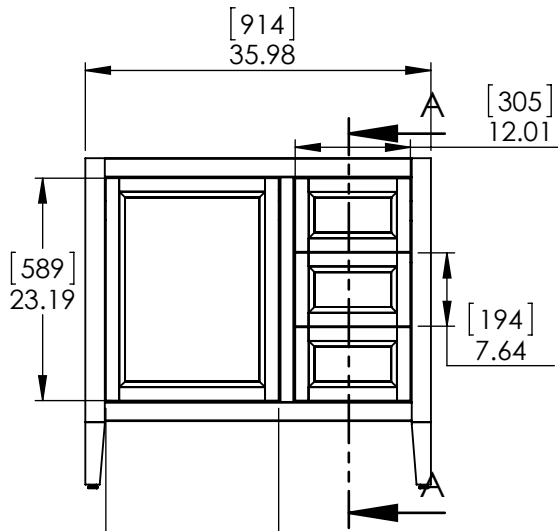

UNLESS OTHERWISE SPECIFIED
DIMENSIONS ARE IN MM.
AND (INCHES)
TOLERANCES ARE
+ 0.125 [3.175] - 0.125 [-3.175]
SCALE:1:10

	NAME	DATE
DRAWN	R. Rubio	08/22/16
CHECKED	R. Rubio	08/22/16
ENG APPR.	R. Rubio	08/22/16
MFG APPR.	C. Leal	08/22/16

**Wood Crafters.**

SIZE DWG. NO. SHEET 2 OF 2
A Vtop Stone Effect, Rect 37x22 REV. 2

Top View

Isometric View

Front View

SECTION A-A
Side View

Back View

ITEM:	DC36-WH	REV	A
	DC36-SY		
NAME:	Darcy 36in		