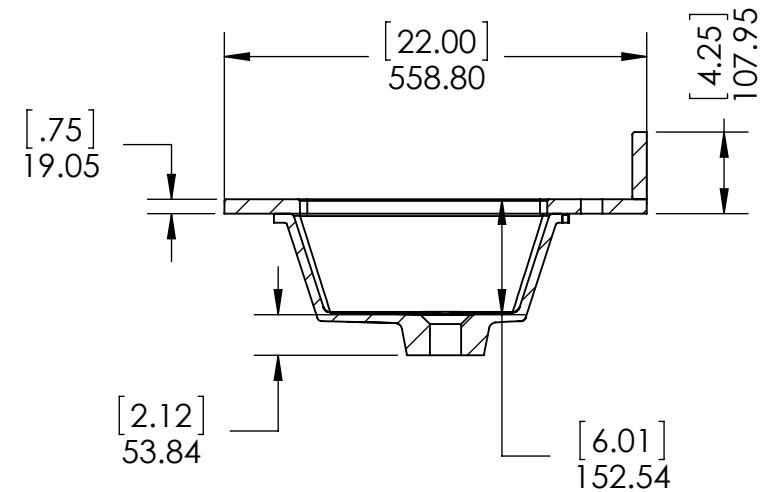

Rev #	Approved by	Change
0	R. Rubio	Released
1	O. Razo	New model added
2	R. Rubio	New Models Added

PROPRIETARY AND CONFIDENTIAL
THE INFORMATION CONTAINED IN THIS DRAWING IS THE SOLE PROPERTY OF WOODCRAFTERS. ANY REPRODUCTION IN PART OR AS A WHOLE WITHOUT THE WRITTEN PERMISSION OF WOODCRAFTERS IS PROHIBITED.

UNLESS OTHERWISE SPECIFIED
DIMENSIONS ARE IN MM. AND (INCHES)
TOLERANCES ARE
+0.125 [3.175] - 0.125 [-3.175]
SCALE:1:10

	NAME	DATE
DRAWN	R. Rubio	08/22/16
CHECKED	R. Rubio	08/22/16
ENG APPR.	R. Rubio	08/22/16
MFG APPR.	C. Leal	08/22/16

Wood Crafters
Vtop Stone Effect, Rect 37x22
SHEET 1 OF 2
REV: 2