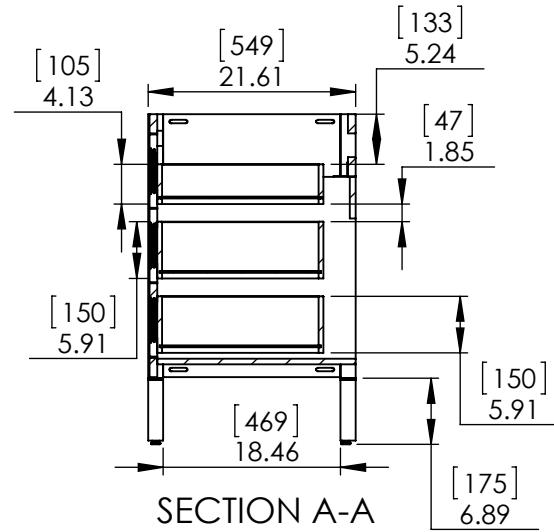

UNLESS OTHERWISE SPECIFIED
DIMENSIONS ARE IN MM.
AND (INCHES)
TOLERANCES ARE
+ 0.125 [3.175] - 0.125 [-3.175]
SCALE:1:10

	NAME	DATE
DRAWN	R. Rubio	08/22/16
CHECKED	R. Rubio	08/22/16
ENG APPR.	R. Rubio	08/22/16
MFG APPR.	C. Leal	08/22/16

**Wood Crafters.**

SIZE DWG. NO. SHEET 2 OF 2
A Vtop Stone Effect, Rect 37x22 REV. 2

Top View

Isometric View

Front View

SECTION A-A
Side View

Back View

ITEM:	DC36-WH	REV	A
	DC36-SY		
NAME:	Darcy 36in		

Propiedad y Confidencialidad La información contenida en este dibujo es puramente propiedad de Woodcrafters Home Products LLC. Queda prohibida cualquier reproducción parcial o total sin el permiso por escrito de Woodcrafters Home Product LLC.	DRAWING	ARB	05/22/19	MATERIAL: German beech 4/4 Plywood with UV-Paper White/Shale Gray Darcy 36in
	REVIEW	ING	05/22/19	
	APPROVED	R&D	05/22/19	
	SCALE: 1:20	MODEL:		