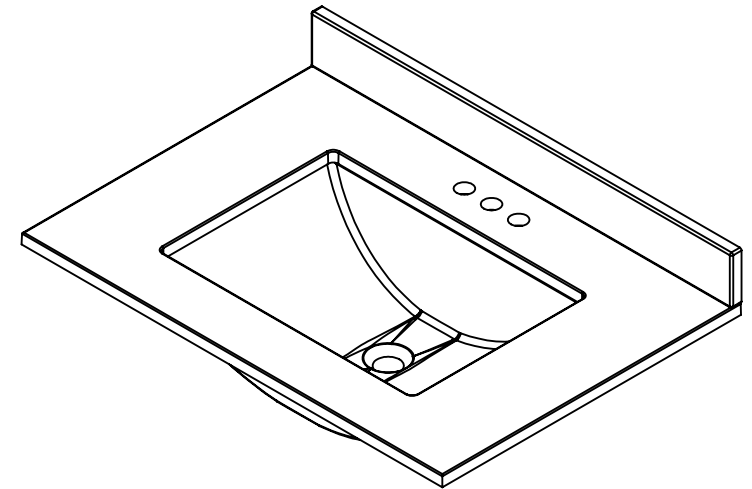

Rev #	Approved by	Change
0	R. Rubio	Released
1	O. Razo	New model added
2	R. Rubio	New Models Added

PROPRIETARY AND CONFIDENTIAL
THE INFORMATION CONTAINED IN THIS DRAWING IS THE SOLE PROPERTY OF WOODCRAFTERS. ANY REPRODUCTION IN PART OR AS A WHOLE WITHOUT THE WRITTEN PERMISSION OF WOODCRAFTERS IS PROHIBITED.

UNLESS OTHERWISE SPECIFIED
DIMENSIONS ARE IN MM. AND (INCHES)
TOLERANCES ARE
+0.125 [3.175] - 0.125 [-3.175]
SCALE:1:10

	NAME	DATE
DRAWN	R. Rubio	08/22/16
CHECKED	R. Rubio	08/22/16
ENG APPR.	R. Rubio	08/22/16
MFG APPR.	C. Leal	08/22/16

Wood Crafters
Vtop Stone Effect, Rect 37x22
SHEET 1 OF 2
REV: 2