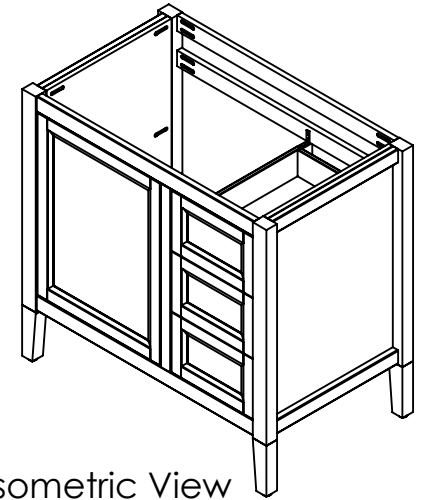

UNLESS OTHERWISE SPECIFIED
DIMENSIONS ARE IN MM.
AND (INCHES)
TOLERANCES ARE
+ 0.125 [3.175] - 0.125 [-3.175]
SCALE:1:10

	NAME	DATE
DRAWN	R. Rubio	08/22/16
CHECKED	R. Rubio	08/22/16
ENG APPR.	R. Rubio	08/22/16
MFG APPR.	C. Leal	08/22/16

**Wood Crafters.**

SIZE DWG. NO. SHEET 2 OF 2
A Vtop Stone Effect, Rect 37x22 REV. 2

Top View

Isometric View

Front View

SECTION A-A
Side View

Back View

ITEM:	DC36-WH	REV	A
	DC36-SY		
NAME:	Darcy 36in		