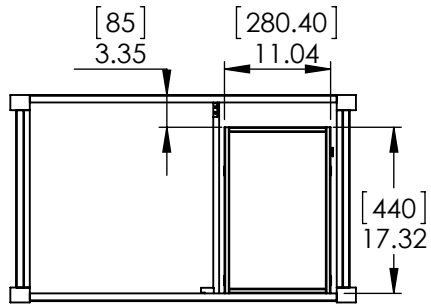

UNLESS OTHERWISE SPECIFIED
DIMENSIONS ARE IN MM.
AND (INCHES)
TOLERANCES ARE
+ 0.125 [3.175] - 0.125 [-3.175]
SCALE:1:10

	NAME	DATE
DRAWN	R. Rubio	08/22/16
CHECKED	R. Rubio	08/22/16
ENG APPR.	R. Rubio	08/22/16
MFG APPR.	C. Leal	08/22/16

**Wood Crafters.**

SIZE DWG. NO. SHEET 2 OF 2
A Vtop Stone Effect, Rect 37x22 REV. 2

Top View

Isometric View

Front View

SECTION A-A
Side View

Back View

ITEM:	DC36-WH	REV	A
	DC36-SY		
NAME:	Darcy 36in		