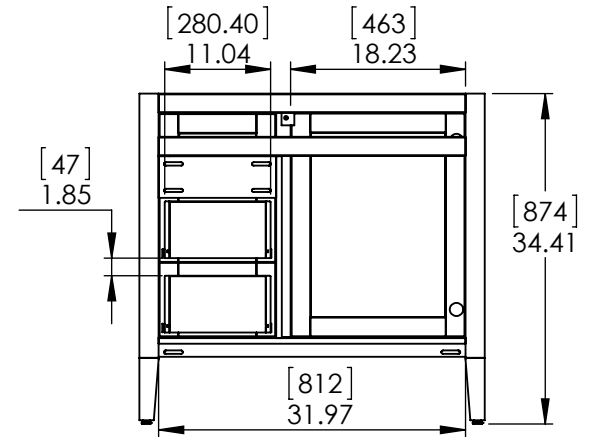

UNLESS OTHERWISE SPECIFIED
DIMENSIONS ARE IN MM.
AND (INCHES)
TOLERANCES ARE
+ 0.125 [3.175] - 0.125 [-3.175]
SCALE:1:10

	NAME	DATE
DRAWN	R. Rubio	08/22/16
CHECKED	R. Rubio	08/22/16
ENG APPR.	R. Rubio	08/22/16
MFG APPR.	C. Leal	08/22/16

**Wood Crafters.**

SIZE DWG. NO. SHEET 2 OF 2
A Vtop Stone Effect, Rect 37x22 REV. 2

Top View

Isometric View

Front View

SECTION A-A
Side View

Back View

ITEM:	DC36-WH	REV	A
	DC36-SY		
NAME:	Darcy 36in		