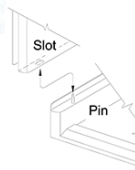

STRENGTH

Wood & Steel Reinforced Walls

Fiberglass resin structural substrate cures to a seamless strong encasement.

All panels are backed with 3/8" wood, accessories can be installed anywhere.

Premium Marine-grade Gel-coat fiberglass surface for beautiful, long-lasting shower surface.

Twice the weight and twice the raw materials used in the construction of our showers than listed by any of our competitors. Wood reinforced core walls and high density base.

ADAPTABILITY

Customized Accessory Placement

The wood reinforced core walls allow the fixtures to be installed right onto the wall studs by eliminating the need for a drywall backing.

SHOWER DOOR FRIENDLY

Your choice: Curtain or Door

Square corners in Ella shower construction allow for framed or frameless shower doors to be installed.

FRONT SIDE INSTALLATION

Aluminum Pin and Slot System for a contractor friendly front side installation.

An installation may be finished in a fraction of the time. No more need to get behind the panels to bolt large panels together.

INTEGRAL SELF-LOCATING METAL GUIDE PINS

AVAILABILITY

Your Project won't be held up

Ella showers are manufactured, inspected and shipped directly from the factory within 5 - 7 business days.

Rush orders are available upon request (white only).

No order is too big or small.

SMART PACKING

Multi-piece Shower in a Box

4" LOW THRESHOLD DETAILS

Gelcoat fiberglass surface creates the smooth, beautiful, long-lasting shower surface

Polyurethane reinforcement, machined to a flush, level surface

Fiberglass resin structure substrate cures to a strong, seamless encasement shell