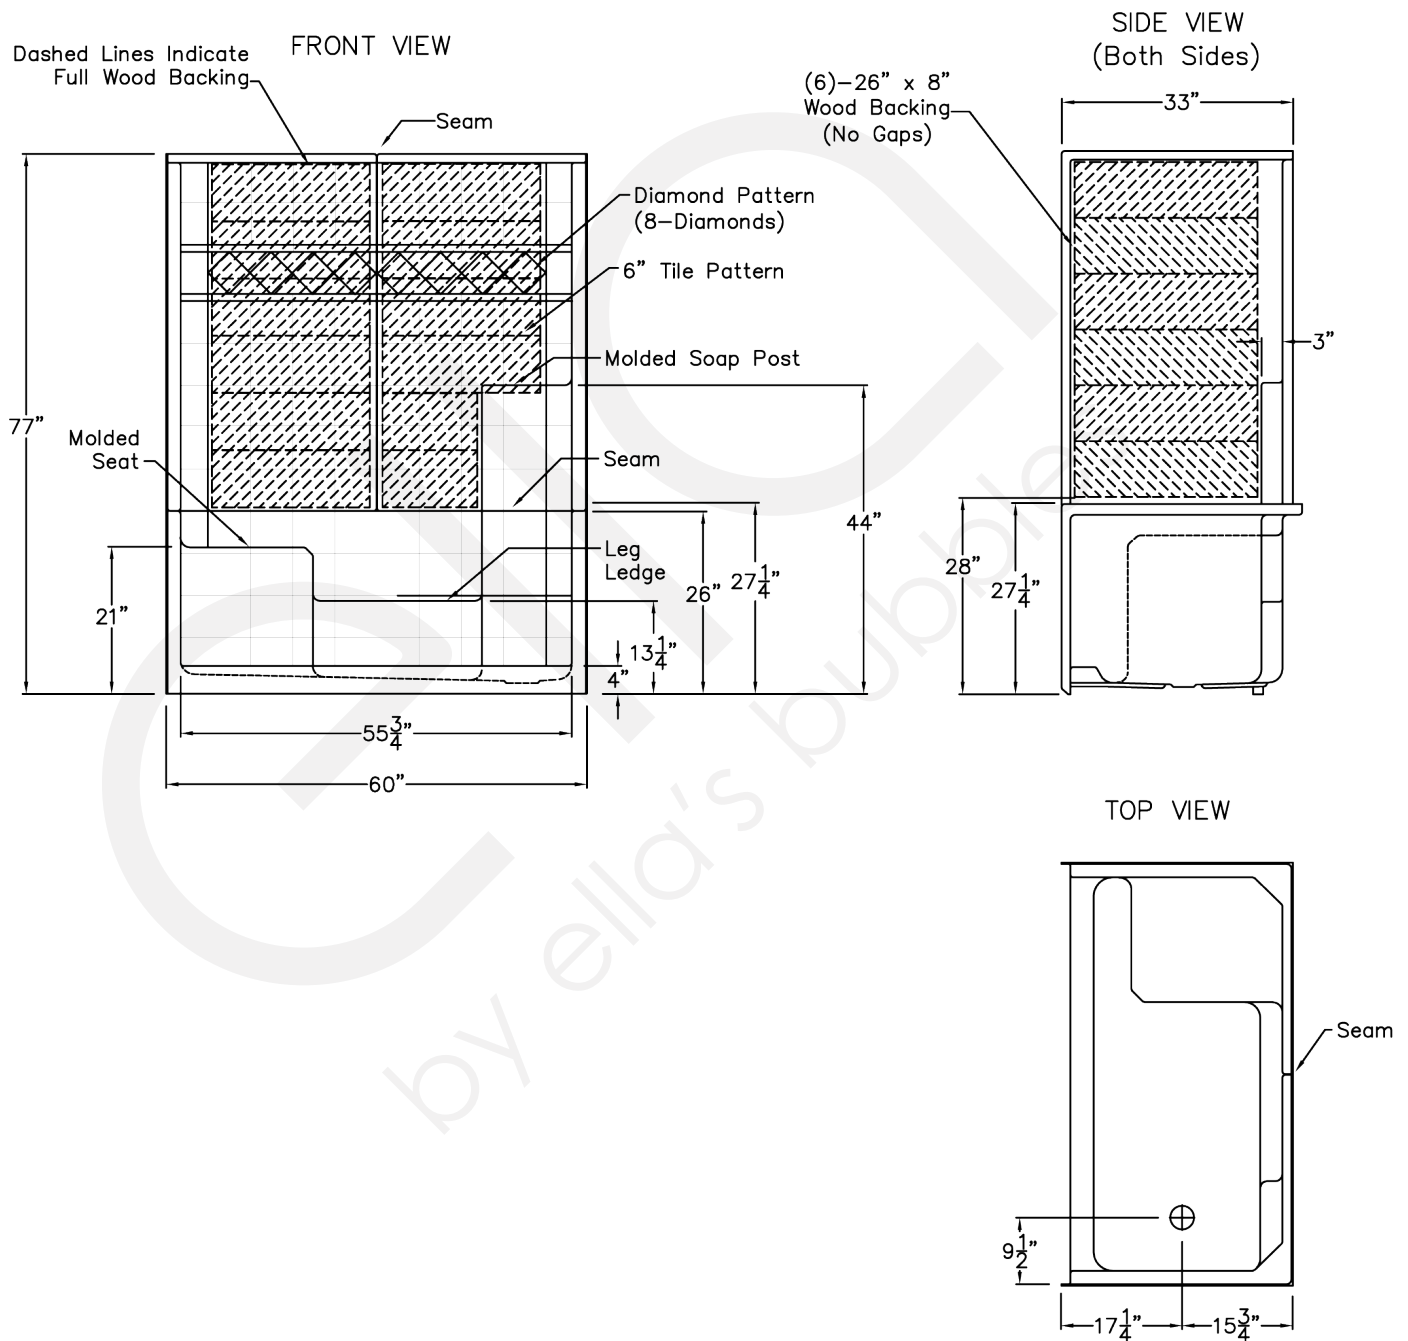

Disclaimer:

In an effort to continually improve our product, specifications and configurations are subject to change without notice. Before ordering or installing, consider future access to essential equipment. Due to the nature of the materials, dimensions may vary ± 1/2".