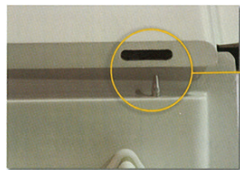

The wood reinforced core walls allow the fixtures to be installed right onto the wall studs by eliminating the need for a drywall backing.

SHOWER DOOR FRIENDLY

Your choice: Curtain or Door

Square corners in Ella shower construction allow for framed or frameless shower doors to be installed.

Image for illustration only

FRONT SIDE INSTALLATION

Aluminum Pin and Slot System for a contractor friendly front side installation.

An installation may be finished in a fraction of the time. No more need to get behind the panels to bolt large panels together.