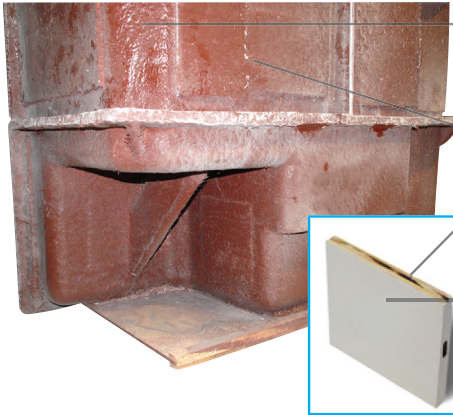

STRENGTH

Wood & Steel Reinforced Walls

Fiberglass resin structural substrate cures to a seamless strong encasement.

All panels are backed with 3/8" wood, accessories can be installed anywhere.

Premium Marine-grade Gel-coat fiberglass surface for beautiful, long-lasting shower surface.