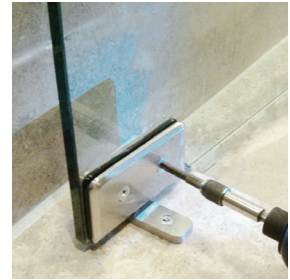

The wood reinforced core walls allow the fixtures to be installed right onto the wall studs by eliminating the need for a drywall backing.

SHOWER DOOR FRIENDLY

Your choice: Curtain or Door

Square corners in Ella shower construction allow for framed or frameless shower doors to be installed.

Image for illustration only

FRONT SIDE INSTALLATION

Aluminum Pin and Slot System for a contractor friendly front side installation.

An installation may be finished in a fraction of the time. No more need to get behind the panels to bolt large panels together.