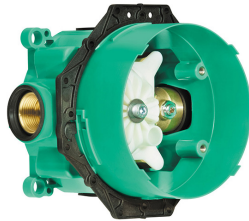

Hansgrohe Showerarm
Mount

4.

Hand Shower
Alternate Wall Mount

5.

HG Focus E
Pressure Balance Valve

6.

Interchangeable iBox
Universal Plus for HG Focus E

7.