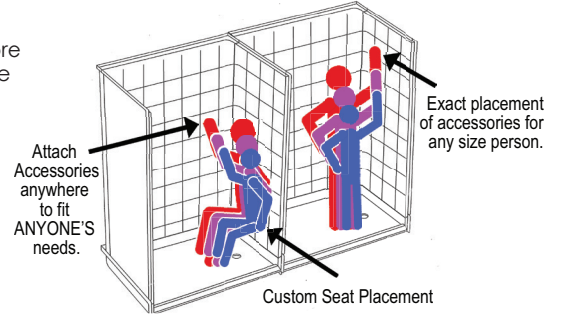

ADAPTABILITY

Customized Accessory Placement

The wood reinforced core walls allow the fixtures to be installed right onto the wall studs by eliminating the need for a drywall backing.

SHOWER DOOR FRIENDLY

Your choice: Curtain or Door

Square corners in Ella shower construction allow for framed or frameless shower doors to be installed.