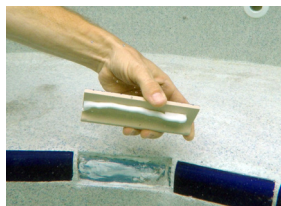

PRODUCT:

BENEFITS:

1 / Strong instant grab

2 / Can be used on dry or wet surfaces

3 / Paintable

4 / Mold and mildew resistant

5 / Cures in 24-48 hours

AVAILABLE IN **2** COLORS

PRODUCT:

TOP USES:

- Underwater repairs
- Tile bonding & sealing
- Sealing showers & baths
- Window / door installation & sealing
- Pool tile repairs
- HVAC sealing and repairs

AVAILABLE IN **2** COLORS

PRODUCT:

DIRECTIONS:

- 1** — Surface must be free of grease, oil and dirt
- 2** — Unscrew the nozzle and cut opening large enough to ensure the product can be properly dispensed
- 3** — Apply liberally with firm pressure continuously for 10-30 seconds for instant grab to take hold
- 4** — Allow 24-48 hours for curing
- 5** — Will reach maximum strength in 7 days