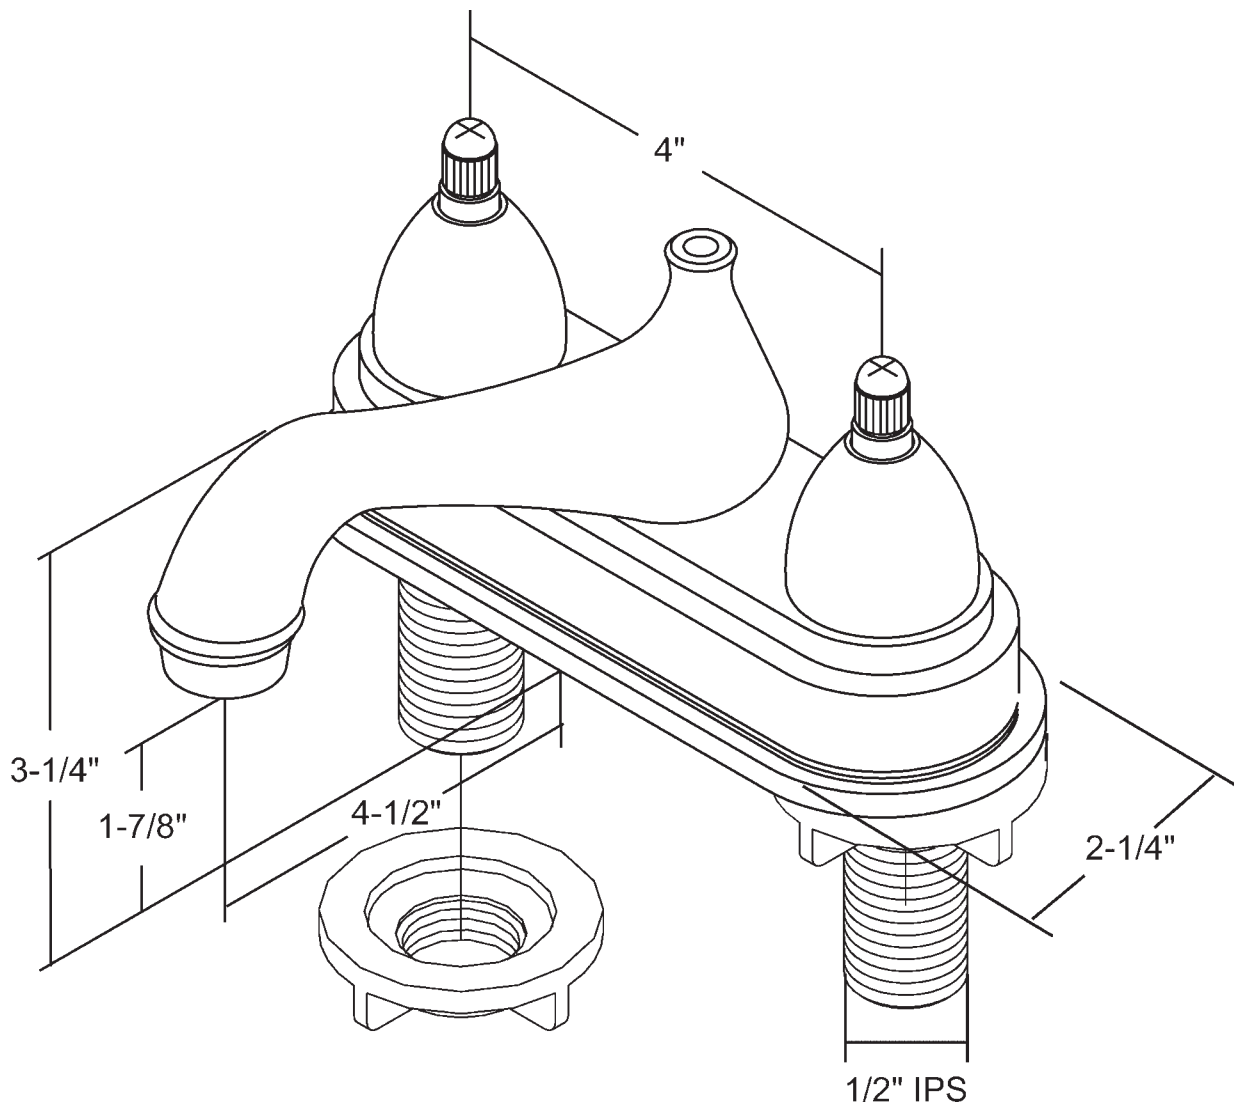

Specification for CS01 - CS05

4" Centerset

With Pop-up drain (not shown)

Deckplate Length 6 1/4"

Maximum Deck Thickness 1 1/2"

Revised 9/17/03