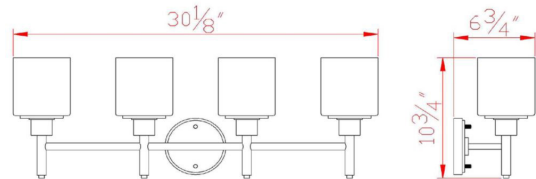

Aubrey 4-Light Vanity Light  
Satin Nickel

**SPECIFICATIONS**

MOUNTING:	Wall Mount	LED BRIGHTNESS (LUMENS):	N/A
SLOPED CEILING ADAPTABLE:	No	LED COLOR CORRELATED TEMPERATURE (CCT):	N/A
LAMP TYPE 1:	4 lamps 60W Incandescent	LED COLOR RENDERING INDEX (CRI):	N/A
BULB INCLUDED:	No	LED EFFICACY:	N/A
WATTS PER BULB:	60W	LED AVERAGE RATED LIFE:	N/A
TOTAL WATTAGE:	240W	ENERGY EFFICIENT:	No
DIMMABLE:	Yes	LIGHTING AMPS:	N/A
MATERIAL CONSTRUCTION:	Steel	VOLTAGE:	120V
ASSEMBLED DIMENSIONS:	10.75" H x 30.1" L x 6.75" D		
WEIGHT:	6.93 lbs.		
BACKPLATE DIMENSIONS:	5" H x 5" W		
CANOPY/PLATE DIMENSIONS:	N/A		
GLASS/SHADE DIMENSIONS:	5.3" H x 4.75" L x 4.75" D		
GLASS/SHADE MATERIAL:	Glass		
GLASS/SHADE TYPE:	Frosted		
GLASS/SHADE COLOR:	White		