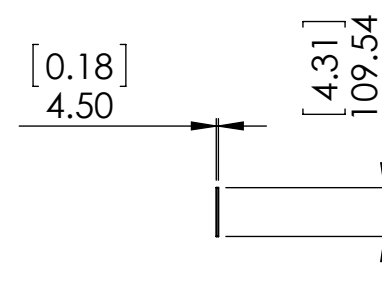

Item ID	Description
EH9704T-GB	Kitchens - Easthaven Toe Kick in German Beech 97 W x 4.31 H x .18 D

Rev	ECO #	Description	REV'D BY DATE	CHK'D BY DATE	APRV'D BY DATE
0		New Release	RR 10/17/16	RR 10/17/16	RR 10/17/16

UNLESS OTHERWISE SPECIFIED
 DIMENSIONS ARE IN MM. AND [INCHES]
 TOLERANCES ARE
 + 0.039 [1] - 0.039 [1]
 SCALE:1:17

	NAME	DATE
DRAWN	R. Rubio	10/17/16
CHECKED	R. Rubio	10/17/16
ENG APPR.	V. Sanchez	10/17/16

Wood Crafters

SIZE DWG. NO. SHEET 1 OF 1
A Toe Kick 97x4.31x.18 REV: 0