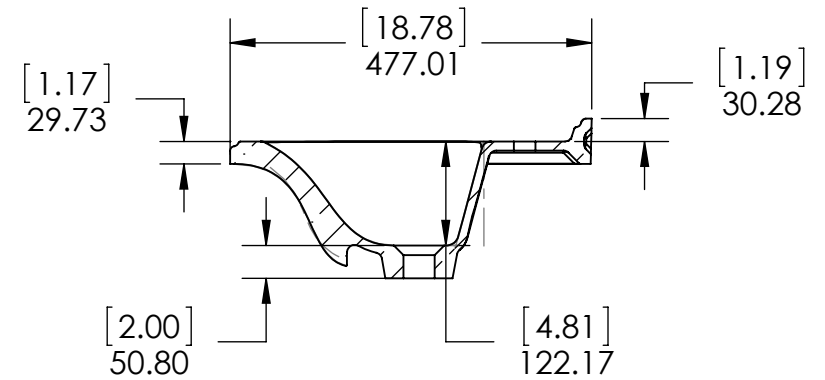

ID	Description	Technology	Status
595534	Top Sleeve Regal 37in Del Mar .COM	Solid White	Approved for production

Rev #	Approved by	Change
1	R. Rubio	New Model Added

PROPRIETARY AND CONFIDENTIAL
 THE INFORMATION CONTAINED IN THIS DRAWING IS THE
 SOLE PROPERTY OF WOODCRAFTERS. ANY
 REPRODUCTION IN PART OR AS A WHOLE WITHOUT THE
 WRITTEN PERMISSION OF WOODCRAFTERS IS PROHIBITED.

UNLESS OTHERWISE SPECIFIED
 DIMENSIONS ARE IN MM.
 AND (INCHES)
 TOLERANCES ARE
 +0.125 [3.175] -0.125 [-3.175]
 SCALE:1:10

	NAME	DATE
DRAWN	O. Razo	04/13/17
CHECKED	E. Sandoval	04/13/17
ENG APPR.	R. Rubio	04/13/17
MFG APPR.	C. Leal	04/13/17

Wood Crafters

SIZE DWG. NO. SHEET 1 OF 1
A Top Sleeve Regal 37in Del Mar .COM REV: **1**