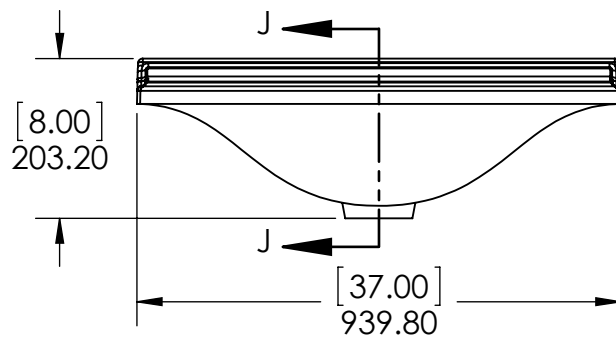

ID	Description	Technology	Status
595534	Top Sleeve Regal 37in Del Mar .COM	Solid White	Approved for production

Rev #	Approved by	Change
1	R. Rubio	New Model Added

PROPRIETARY AND CONFIDENTIAL
 THE INFORMATION CONTAINED IN THIS DRAWING IS THE
 SOLE PROPERTY OF WOODCRAFTERS. ANY
 REPRODUCTION IN PART OR AS A WHOLE WITHOUT THE
 WRITTEN PERMISSION OF WOODCRAFTERS IS PROHIBITED.

UNLESS OTHERWISE SPECIFIED
 DIMENSIONS ARE IN MM.
 AND (INCHES)
 TOLERANCES ARE
 +0.125 [3.175] -0.125 [-3.175]
 SCALE:1:10

	NAME	DATE
DRAWN	O. Razo	04/13/17
CHECKED	E. Sandoval	04/13/17
ENG APPR.	R. Rubio	04/13/17
MFG APPR.	C. Leal	04/13/17

Wood Crafters

SIZE DWG. NO. SHEET 1 OF 1
A Top Sleeve Regal 37in Del Mar .COM REV: **1**