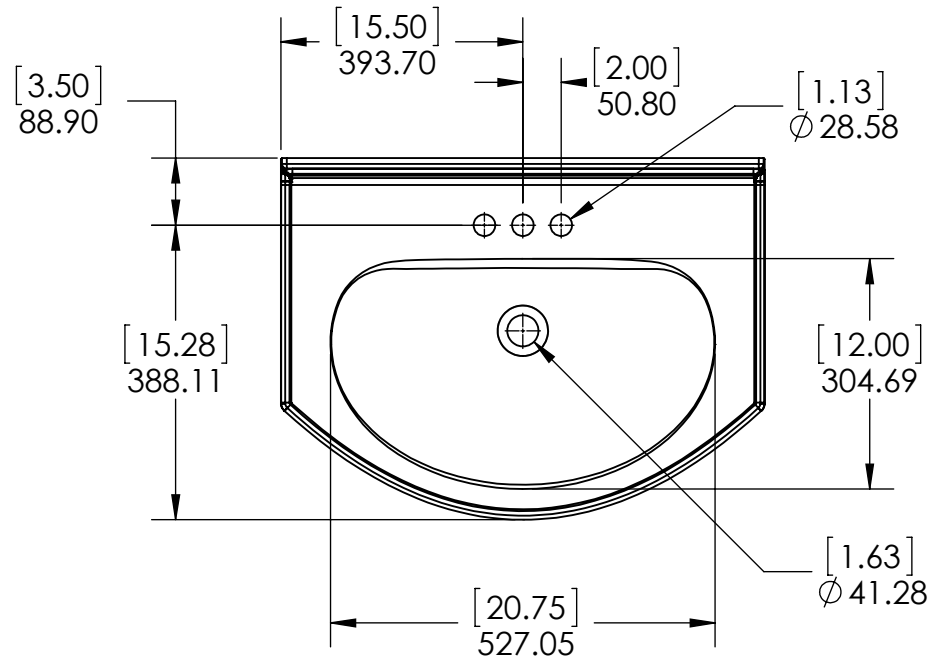

ID	Description	Technology	Status
595534	Top Sleeve Regal 37in Del Mar .COM	Solid White	Approved for production

Rev #	Approved by	Change
1	R. Rubio	New Model Added

PROPRIETARY AND CONFIDENTIAL
 THE INFORMATION CONTAINED IN THIS DRAWING IS THE
 SOLE PROPERTY OF WOODCRAFTERS. ANY
 REPRODUCTION IN PART OR AS A WHOLE WITHOUT THE
 WRITTEN PERMISSION OF WOODCRAFTERS IS PROHIBITED.

UNLESS OTHERWISE SPECIFIED
 DIMENSIONS ARE IN MM.
 AND (INCHES)
 TOLERANCES ARE
 +0.125 [3.175] -0.125 [-3.175]
 SCALE:1:10

	NAME	DATE
DRAWN	O. Razo	04/13/17
CHECKED	E. Sandoval	04/13/17
ENG APPR.	R. Rubio	04/13/17
MFG APPR.	C. Leal	04/13/17

Wood Crafters

SIZE DWG. NO. SHEET 1 OF 1
A Top Sleeve Regal 37in Del Mar .COM REV: **1**