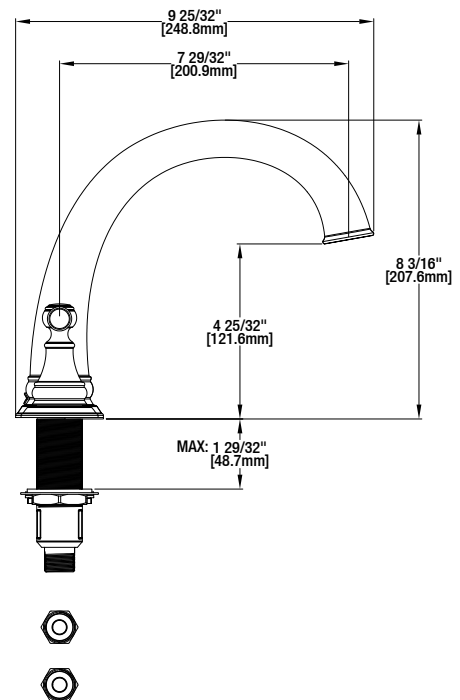

Specifications

Fairway 2-Handle Roman Tub Faucet

FEATURES

- Requires 3-Hole Tub with 8"-16" On-Center
- 1/2" IPS Connections
- Max Countertop Thickness: 1 29/32"
- Spout Reach: 7 29/32"
- Spout Height: 4 25/32"
- 1/4 Turn Ceramic Valve for Lifetime Drip-Free Operation
- With Zinc Lever Handle
- Min Flow Rate: 2.4 gpm (9L/min) at 20 psi

INSTALLATION DIMENSIONS

Glacier Bay reserves the right to make changes in specifications and materials and to change and discontinue models, both without notice or obligation. Dimensions are for reference only.