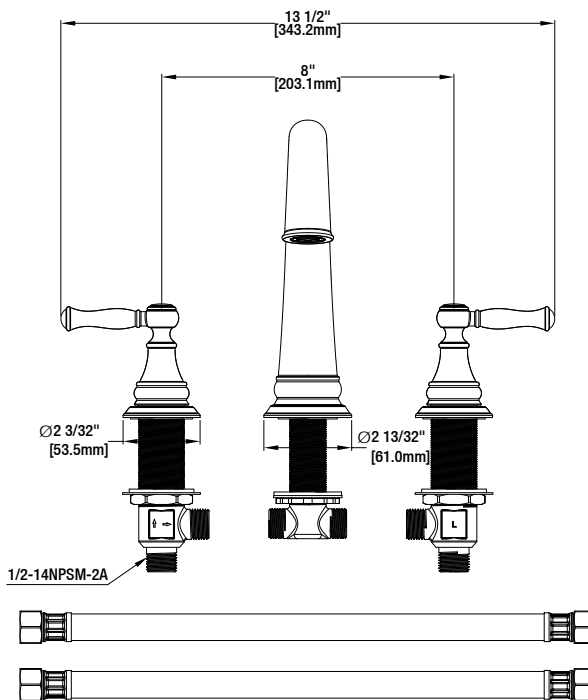

Specifications

Fairway 2-Handle Roman Tub Faucet

FEATURES

- Requires 3-Hole Tub with 8"-16" On-Center
- 1/2" IPS Connections
- Max Countertop Thickness: 1 29/32"
- Spout Reach: 7 29/32"
- Spout Height: 4 25/32"
- 1/4 Turn Ceramic Valve for Lifetime Drip-Free Operation
- With Zinc Lever Handle
- Min Flow Rate: 2.4 gpm (9L/min) at 20 psi

INSTALLATION DIMENSIONS

Glacier Bay reserves the right to make changes in specifications and materials and to change and discontinue models, both without notice or obligation. Dimensions are for reference only.