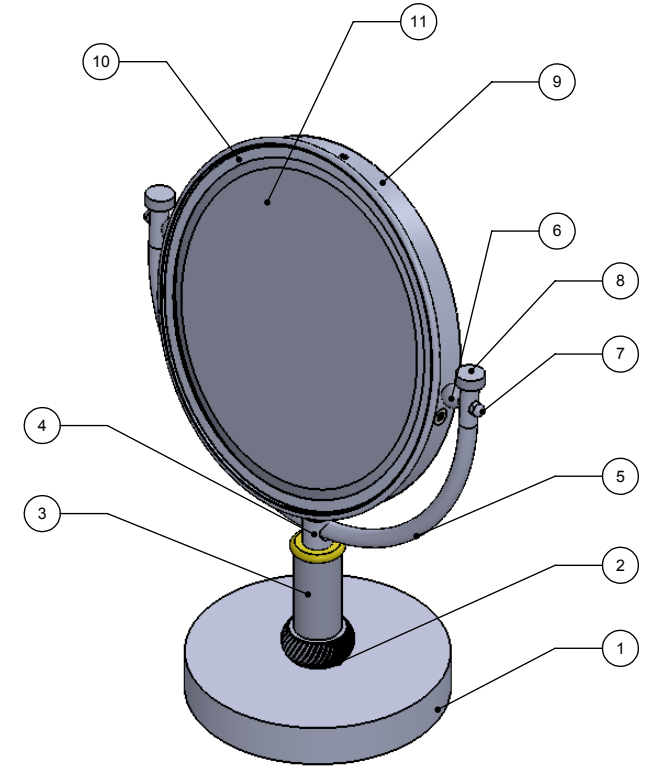

ITEM NO.	P/N	DESCRIPTION	QTY.
1	BSRD-5.5	BASE	1
2	RGTWT	HUB	1
3	TU1-2	TUBE	2
4	FTTDS	SUPPORT ROD	1
5	MRUBT-8	MIRROR RING	1
6	BL1TL-12	BALL	2
7	CN8-32	NUT	2
8	CARD-58	CAP	2
9	MROR34-8	OUTSIDE FRAME	1
10	MRIN34-8	INSIDE FRAME	1
11	MIRROR	MIRROR	1

UNLESS OTHERWISE STATED

.X	±.3mm
.XX	±.15mm
.XXX	±.008mm

COPYRIGHT © Allied Brass 2016

DRAWN	4/8/2016	I.M
CHECKED	4/8/2016	P.D
APPROVED	4/8/2016	R.A

MATERIAL: BRASS  
 DESCRIPTION: 8 Inch Vanity Top Make-Up Mirror

FINISH	TBD
QUANTITY	TBD
DRAWING No.	REV
DM-4T	0
SCALE	1:4
SHEET: 01	A4