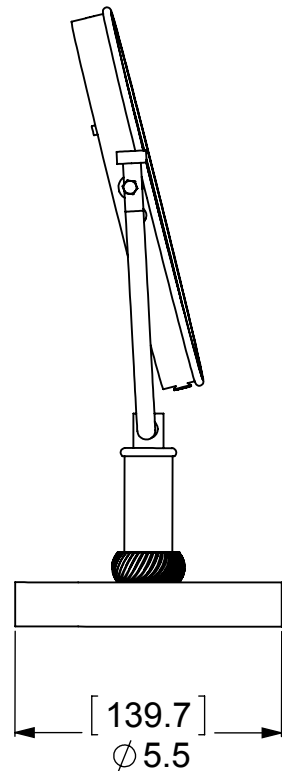

ITEM NO.	P/N	DESCRIPTION	QTY.
1	BSRD-5.5	BASE	1
2	RGTWT	HUB	1
3	TU1-2	TUBE	2
4	FTTDS	SUPPORT ROD	1
5	MRUBT-8	MIRROR RING	1
6	BL1TL-12	BALL	2
7	CN8-32	NUT	2
8	CARD-58	CAP	2
9	MROR34-8	OUTSIDE FRAME	1
10	MRIN34-8	INSIDE FRAME	1
11	MIRROR	MIRROR	1

UNLESS OTHERWISE STATED

.X	±.3mm
.XX	±.15mm
.XXX	±.008mm

COPYRIGHT © Allied Brass 2016

DRAWN	4/8/2016	I.M
CHECKED	4/8/2016	P.D
APPROVED	4/8/2016	R.A

MATERIAL: BRASS  
 DESCRIPTION: 8 Inch Vanity Top Make-Up Mirror

FINISH	TBD
QUANTITY	TBD
DRAWING No.	REV
DM-4T	0
SCALE	1:4
SHEET: 01	A4