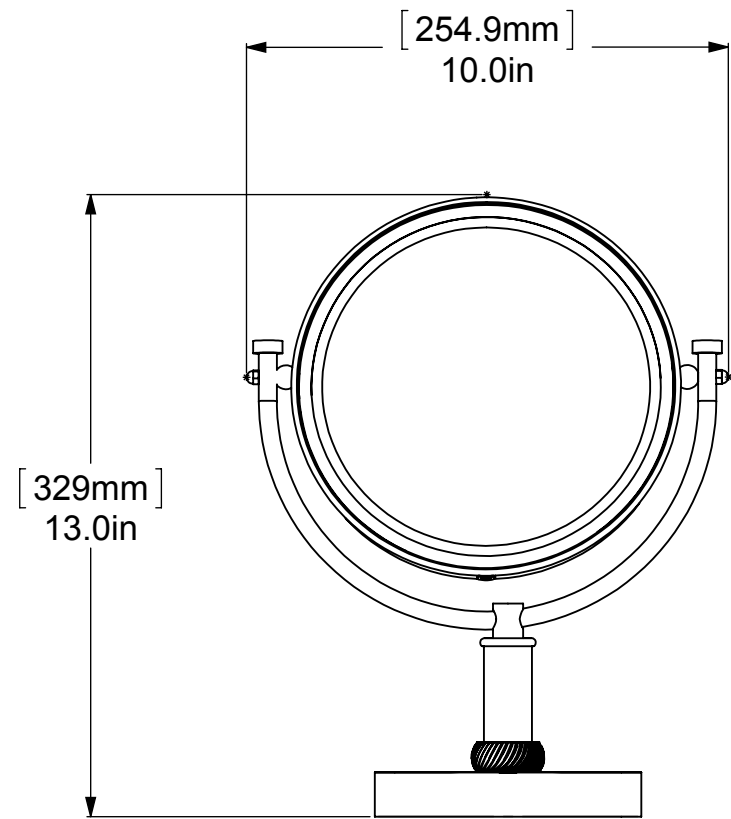

ITEM NO.	P/N	DESCRIPTION	QTY.
1	BSRD-5.5	BASE	1
2	RGTWT	HUB	1
3	TU1-2	TUBE	2
4	FTTDS	SUPPORT ROD	1
5	MRUBT-8	MIRROR RING	1
6	BL1TL-12	BALL	2
7	CN8-32	NUT	2
8	CARD-58	CAP	2
9	MROR34-8	OUTSIDE FRAME	1
10	MRIN34-8	INSIDE FRAME	1
11	MIRROR	MIRROR	1

UNLESS OTHERWISE STATED

.X	±.3mm
.XX	±.15mm
.XXX	±.008mm

COPYRIGHT © Allied Brass 2016

DRAWN	4/8/2016	I.M
CHECKED	4/8/2016	P.D
APPROVED	4/8/2016	R.A

MATERIAL: BRASS  
 DESCRIPTION: 8 Inch Vanity Top Make-Up Mirror

FINISH	TBD
QUANTITY	TBD
DRAWING No.	REV
DM-4T	0
SCALE	1:4
SHEET: 01	A4