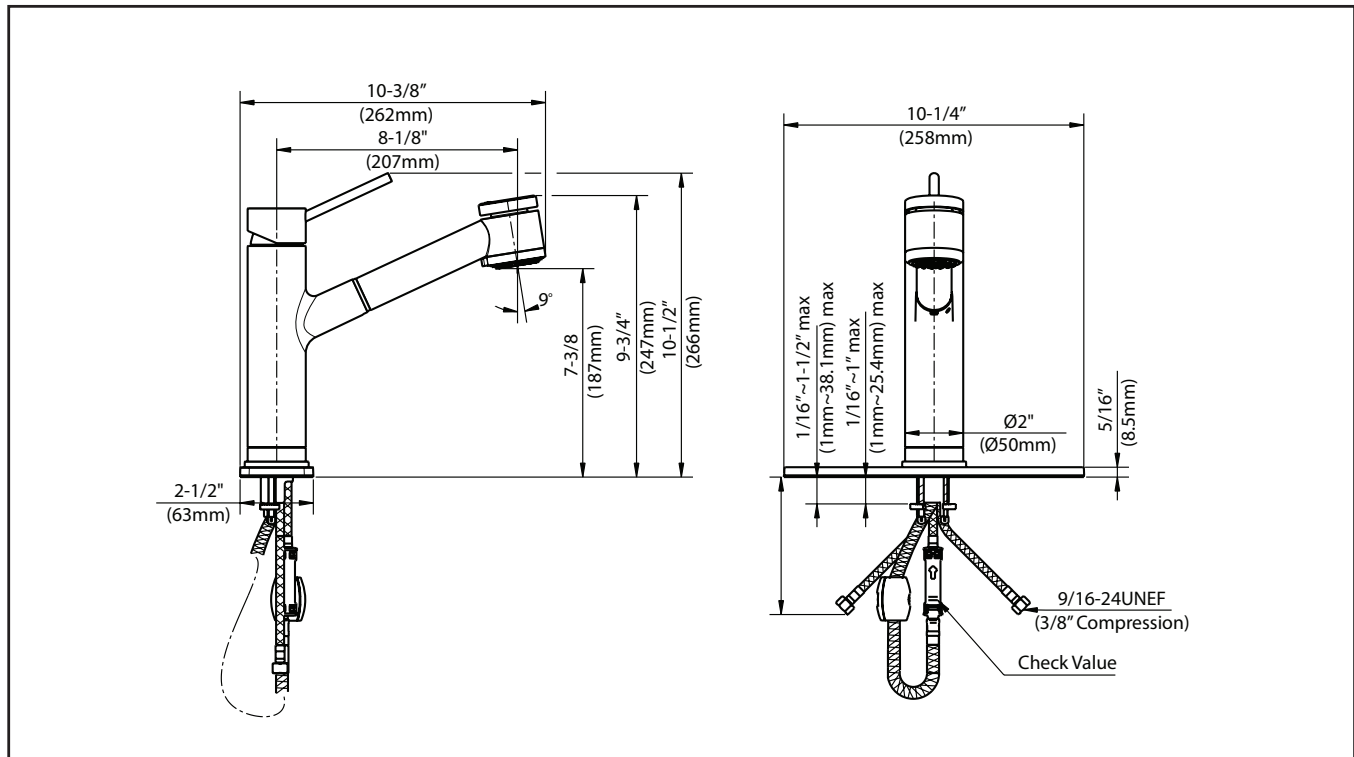

Mateo™ / KPF-2610

Single Lever Pull-Out Kitchen Faucet

Chrome / Stainless Steel Finishes

Kräus®

SPECIFICATION SHEET

Material

Body: Brass
Handle: Zinc
Sprayer: Plastic
Waterway: Braided Nylon

Spout

Swivel: 120
Design: Short Body
Pull Out

Sprayhead

Flow Rate: 1.75 gpm (6.6L/min) @ 60 psi
Aerator: Neoperl/1.75GPM
Name: Cache Perlator Honeycomb
Function: Spray/Stream/Pause
Nozzles: Easy Clean Rubber Nozzles
Docking: Secure

Hose

Type: Neoperl

Cartridge

Brand: Kerox
Size: 35mm
Style: Lever

Mounting

Holes: 1 - 3 Holes
Type: Quick Dock

Waterlines

Type : Neoperl, 700mm
Flexible
Connections: 3/8"
Materials: Braided Nylon
Included
Factory Installed

Dimensions

Faucet Dimensions: 10 1/2" x 8 1/8" x 2"
Handle Clearance: 11 3/8"

Accessories Included

Escutcheon Plate, Weight, Hex Wrench

Kraus Limited Lifetime Warranty: See website for details www.kraususa.com

1.800.775.0703 / customerservice@kraususa.com

Codes/Standards: Meets ASME A112.18.1/CSA B125.1, NSF/ANSI Standard 61 certified by IAPMO, NSF/ANSI Standard 372 certified by IAPMO, CAL GREEN, CEC, ADA

REV. August 16, 2016