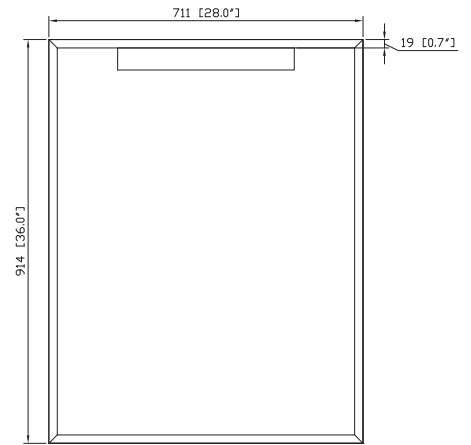

MADISON-MC28-TO / MADISON-MC28-LE

Features

- Durable birch wood frame
- Beveled-edge mirror
- 1 soft-close door
- 3 glass shelves inside
- Mirror cabinet hangs vertically
- Wall cleat for easy hanging and leveling

Colors / Finishes

- Tobacco
- Light Espresso

Nominal Dimension

- 26W x 1.5D x 32H (inches)

Components

MADISON-MC28-TO

Vanity	MADISON-V36-TO	MADISON-V48-TO	MADISON-V60-TO	MADISON-V72-TO
--------	----------------	----------------	----------------	----------------

MADISON-MC28-LE

Vanity	MADISON-V36-LE	MADISON-V48-LE	MADISON-V60-LE	MADISON-V72-LE
--------	----------------	----------------	----------------	----------------

Product Diagrams

Front

Back

Side

Top