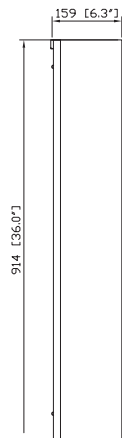

MADISON-MC28-TO / MADISON-MC28-LE

Features

- Durable birch wood frame
- Beveled-edge mirror
- 1 soft-close door
- 3 glass shelves inside
- Mirror cabinet hangs vertically
- Wall cleat for easy hanging and leveling

Colors / Finishes

- Tobacco
- Light Espresso

Nominal Dimension

- 26W x 1.5D x 32H (inches)

Components

MADISON-MC28-TO

Vanity	MADISON-V36-TO	MADISON-V48-TO	MADISON-V60-TO	MADISON-V72-TO
--------	----------------	----------------	----------------	----------------

MADISON-MC28-LE

Vanity	MADISON-V36-LE	MADISON-V48-LE	MADISON-V60-LE	MADISON-V72-LE
--------	----------------	----------------	----------------	----------------

Product Diagrams

Front

Back

Side

Top