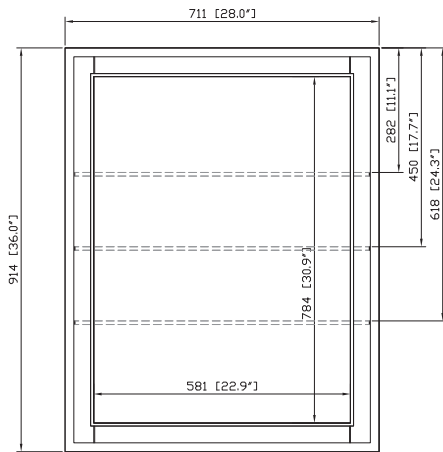

MADISON-MC28-TO / MADISON-MC28-LE

Features

- Durable birch wood frame
- Beveled-edge mirror
- 1 soft-close door
- 3 glass shelves inside
- Mirror cabinet hangs vertically
- Wall cleat for easy hanging and leveling

Colors / Finishes

- Tobacco
- Light Espresso

Nominal Dimension

- 26W x 1.5D x 32H (inches)

Components

MADISON-MC28-TO

Vanity	MADISON-V36-TO	MADISON-V48-TO	MADISON-V60-TO	MADISON-V72-TO
--------	----------------	----------------	----------------	----------------

MADISON-MC28-LE

Vanity	MADISON-V36-LE	MADISON-V48-LE	MADISON-V60-LE	MADISON-V72-LE
--------	----------------	----------------	----------------	----------------

Product Diagrams

Front

Back

Side

Top