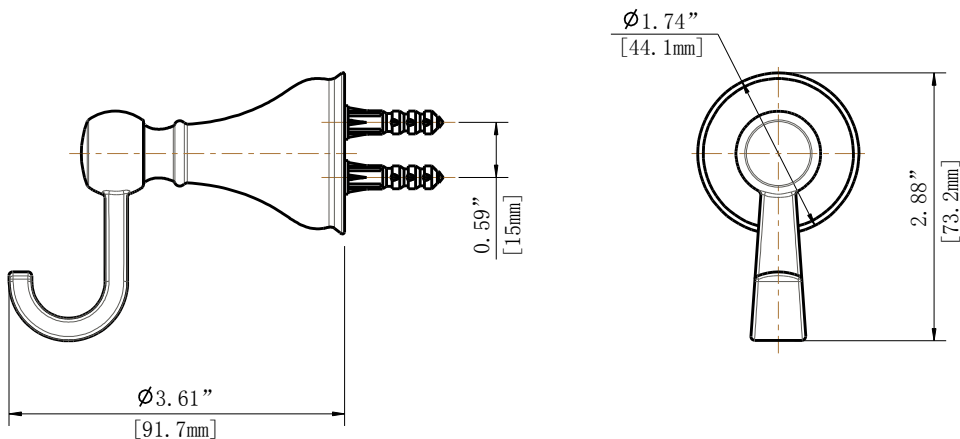

Specifications

Glacier Bay Fairway Series Robe Hook

MODEL	YOW SKU#	FINISH
20113-0301		Chrome Polished
20113-0304		Brushed Nickel PVD
20113-0327D		Oil Rubbed Bronze

FEATURES

- 1.74 "L x 2.88"W x 3.61"H
- Coordinates with Fairway Series Bath Products
- Easy Installation
- Includes Mounting Hardware and Plastic Anchors
- Tools Required for Installation:
 - Drill with 1/4 " Drill Bit
 - Philips Screwdriver
 - Small Flat Head Screwdriver

INSTALLATION DIMENSIONS