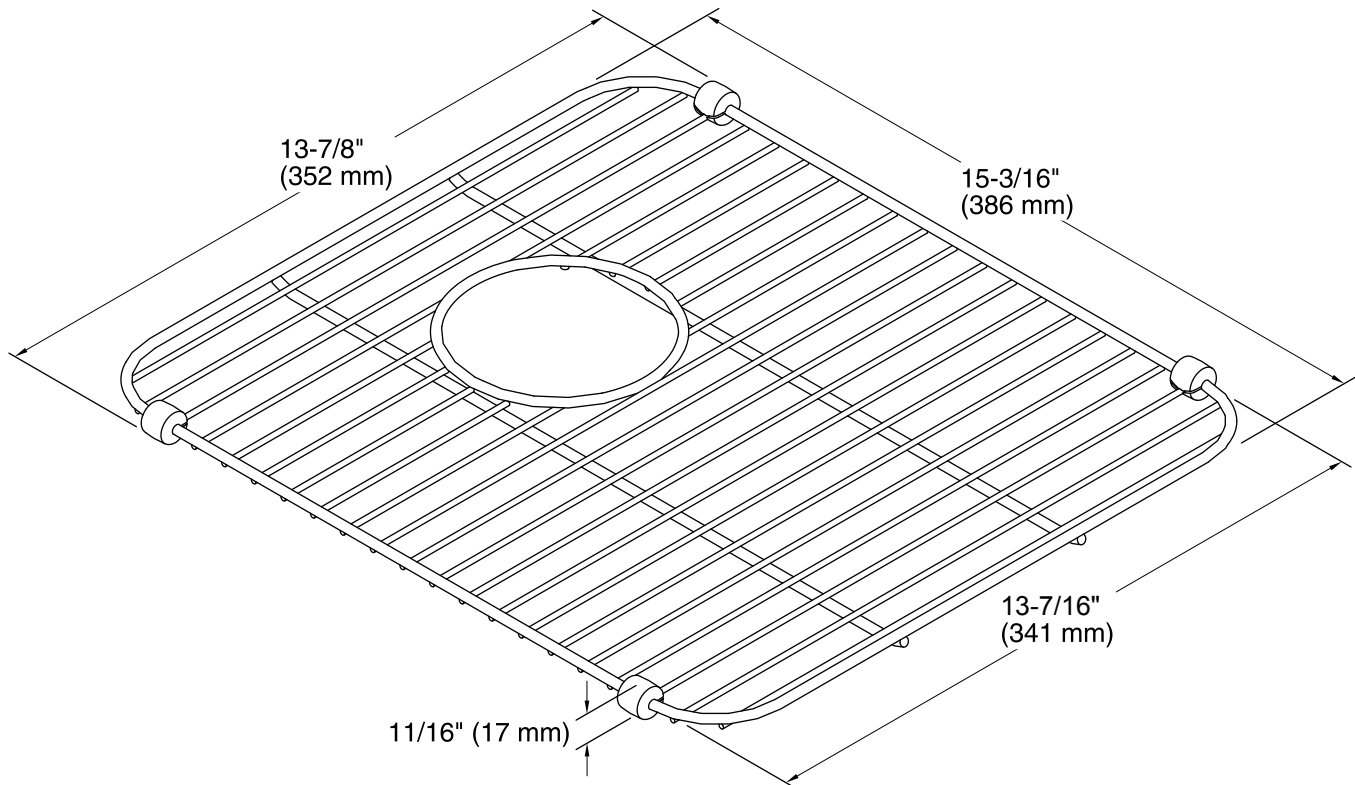

### Features

- Fits in the small bowl of the K-3330, K-3331, K-3177, K-3350, K-3351, and K-3171 Undertone® and Undertone kitchen sinks.
- Durable stainless-steel construction.
- Helps protect sink surface from daily wear.
- Dishwasher safe.
- Rubber bumpers provide added protection.

### Technical Information

All product dimensions are nominal.