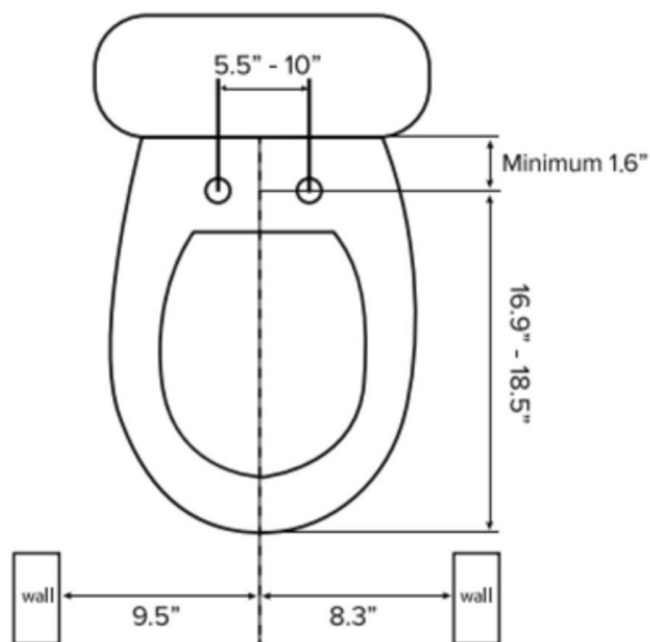

Please check your toilet size whether this model will fit your toilet before purchasing.

1 Toilet Size

The toilet dimensions must be within those shown below. Do not install this unit on a toilet that does not meet these dimensional requirements.

Bidet Dimensions

This model will fit both elongated and round toilets. There may be a slight overhang for certain round toilets.