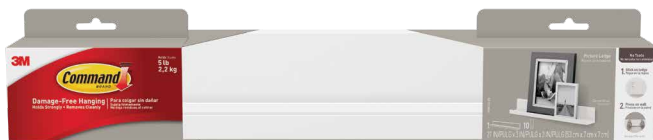

No Tools

Holds Strongly

Removes Cleanly

The ledge with an edge.

Finally, a picture ledge that's easy to install without tools. These stylish ledges are perfect for displaying photos or decorative items in any room of the house, and the lip along the front edge ensures special items won't slip off.

21" Picture Ledge, Quartz

HOM21Q-ES

Holds 5 lbs

21" Picture Ledge, Slate

HOM21S-ES

Holds 5 lbs

A little ledge with a big impact.

Adorable meets accessible when you pair mementos with Command™ Display Ledges. These handy shelves are ideal for giving special items the attention they deserve.

4" Display Ledges, Quartz

HOM23Q-2ES

Holds 2 lbs

4" Display Ledges, Slate

HOM23S-2ES

Holds 2 lbs

Hang it with flair.

Make a statement and create unique décor with Command™ Decorative Knobs. They're a fun and easy way to hang and rearrange without causing damage.