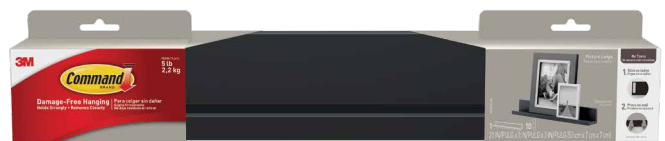

No Tools

Holds Strongly

Removes Cleanly

The ledge with an edge.

Finally, a picture ledge that's easy to install without tools. These stylish ledges are perfect for displaying photos or decorative items in any room of the house, and the lip along the front edge ensures special items won't slip off.

21" Picture Ledge, Quartz

HOM21Q-ES

Holds 5 lbs

21" Picture Ledge, Slate

HOM21S-ES

Holds 5 lbs

A little ledge with a big impact.

Adorable meets accessible when you pair mementos with Command™ Display Ledges. These handy shelves are ideal for giving special items the attention they deserve.

4" Display Ledges, Quartz

HOM23Q-2ES

Holds 2 lbs

4" Display Ledges, Slate

HOM23S-2ES

Holds 2 lbs

Hang it with flair.

Make a statement and create unique décor with Command™ Decorative Knobs. They're a fun and easy way to hang and rearrange without causing damage.