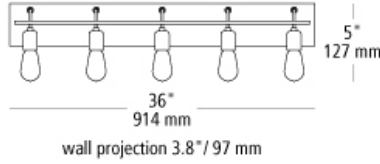

tae 5 bath

DESCRIPTION

The Tae Bath light by LBL Lighting marries industrial and modern all at once. With exposed hanging bulbs and facilitating unadorned lines the Tae Bath bar is sure to make a bold statement in any bathroom space. Completing the modern yet industrial look is a sleek Black finish accentuated by contemporary Aged Brass colored sockets. This unique bath bar is available in a 1-Light and 3-Light and is one of three in the Tae family, simply search Tae 3-Light Bath to find its closest relatives. The Tae Bath Light is compatible with any Medium Base lamp allowing for seamless lamp replacement. Available with or without lamp. (5) E26 medium base sockets 60w max. LED version includes (5) 3.5 watt 1750 total delivered lumens 90CRI 2700K LED ST19. Dimmable with a low-voltage electronic dimmer. 120v. ADA compliant.

WEIGHT

6.5-7lb / 2.95-3.18kg ±

tae 5
bath

ORDERING INFORMATION

model	finish	lamp
BA1083	BLAB black/aged brass	No Lamp LED927 (5) E26 LED ST19 3.5W 90 CRI 2700K 120V

FIXTURE TYPE: _____

JOB NAME: _____

NOTES: _____