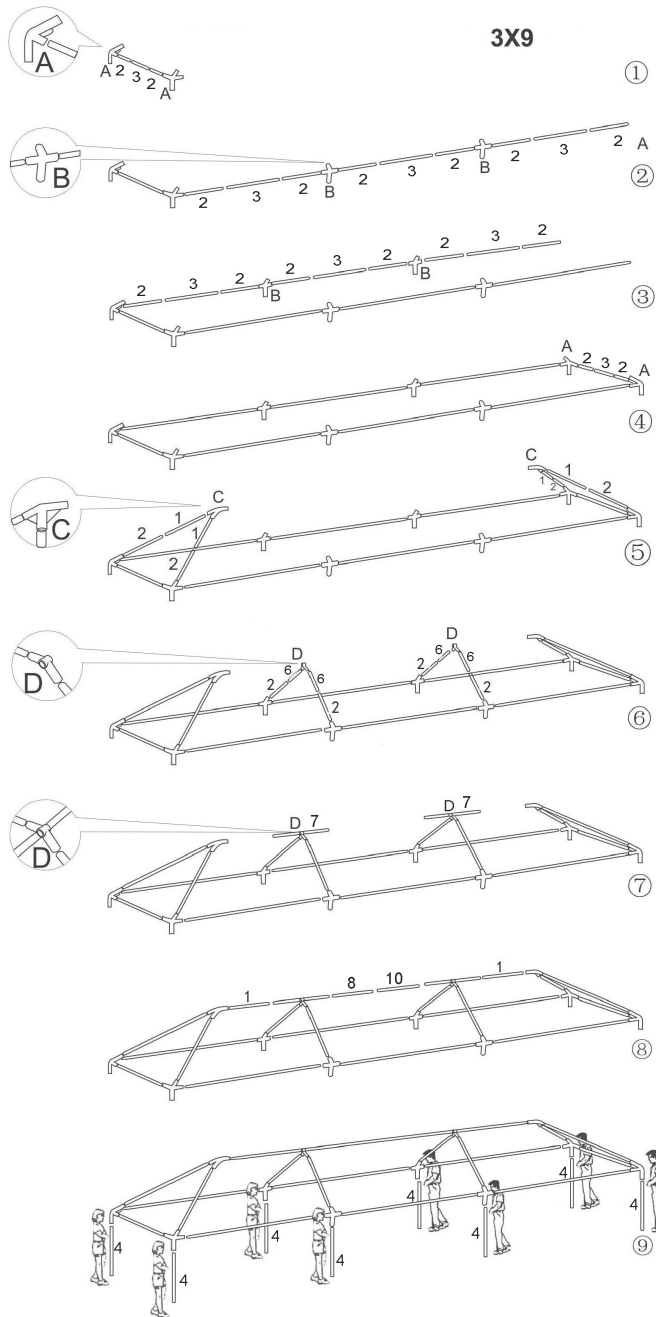

US office:Fontana

UK office:Ipswich

COSTWAY

WHERE THERE IS COSTWAY THERE IS HOME

USER'S MANUAL

**TENT
OP3935**

3X9

1		6 PCS		
2		24PCS		
3		8 PCS		
4		8 PCS		
5		8 PCS		
6		4 PCS		
7		2 PCS		
8		1 PCS		
10		1 PCS		
A		4 PCS		8 PCS
B		4 PCS		16PCS
C		2 PCS		
D		2 PCS		
E		8 PCS		
		1 PCS		
		5 PCS		