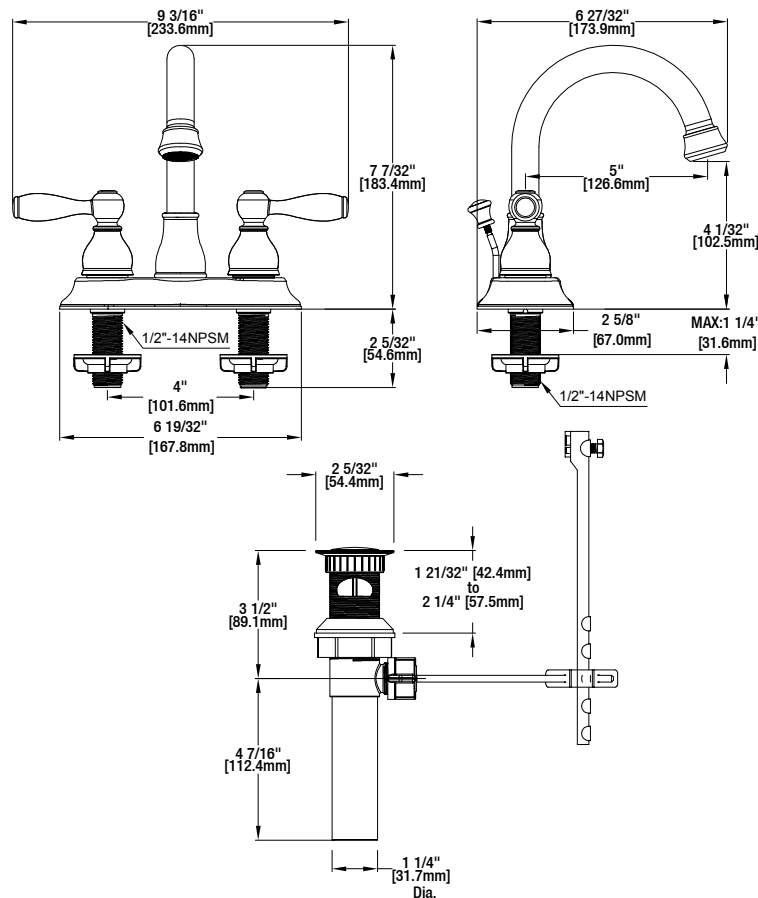

Specifications

FEATURES

- Requires 3-Hole Sink with 4" On-Center
- 1/2" IPS Connections
- Max Flow Rate: 1.2 gpm (4.5 L/min) at 60 psi
- Max Countertop Thickness: 1 1/4"
- Spout Reach: 5"
- Spout Height: 7 7/32"
- 1/4 Turn Ceramic Valve for Lifetime Drip-free Operation
- With ABS Pop-up
- With Zinc Lever Handle
- Exposed Aerator

CODE COMPLIANCE

- IAPMO Certified: ASME A112.18.1/CSA B125.1
- NSF 61 Section 9
- NSF 372
- Calgreen Certified
- EPA WaterSense Certified
- Meets AB 1953 Lead Standard
- ADA Compliant

Mandouri 4 in. Centerset 2-Handle High Arc Bathroom Faucet

MODEL	STORE SKU#	FINISH
67513-6001	199-876	Polished Chrome
67513-6004	201-185	Brushed Nickel PVD

WARRANTY

- Limited Lifetime Warranty

INSTALLATION DIMENSIONS