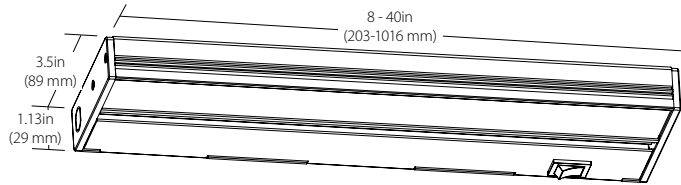

NUC2 LED UNDERCABINET

DIMENSIONS

TRIM OPTIONS

WHITE

NICKEL

OIL RUBBED
BRONZE

BLACK

NICOR's LED Under Cabinet luminaires are not only economical, but are environmentally friendly lasting 10 times longer than halogen lighting. The NUC-2 offers a specially designed diffuser that eliminates hot spots on counter surfaces. The slim 1.13" profile also ensures you'll see the light and not the fixture. Available in five sizes and in four decorative colors, the NUC-2's cool operating temperature and warm natural color makes this energy efficient fixture a great choice for accent, office, cove, task, and display lighting.

FEATURES

- Low profile aluminum housing, with high/low/off rocker switch
- Uniform lighting with specially designed diffuser to prevent hot spots on counter tops
- Custom low-profile driver
- Lifetime rated for greater than 50,000 hours
- Available in 4 decorative finishes: nickel, oil-rubbed bronze, black, and white
- Easy surface mount installation
- 2700K CCT
- 5 year warranty

PRODUCT SPECIFICATIONS

Series	Input Voltage (VAC)	Delivered Lumens (Lm)	System Level Power (W)	System Efficacy (Lm/W)	Color Rendering Index (CRI)
NUC-2	120	250-750	3-14	54-83	82

ORDERING INFORMATION

Example: NUC-2-12-NK

Series	Length	Housing Color
NUC-2	08 (8 inches)	BK (black)
	12 (12 1/2 inches)	NK (nickel)
	21 (21 1/2 inches)	OB (oil-rubbed bronze)
	30 (30 inches)	WH (white)
	40 (40 inches)	