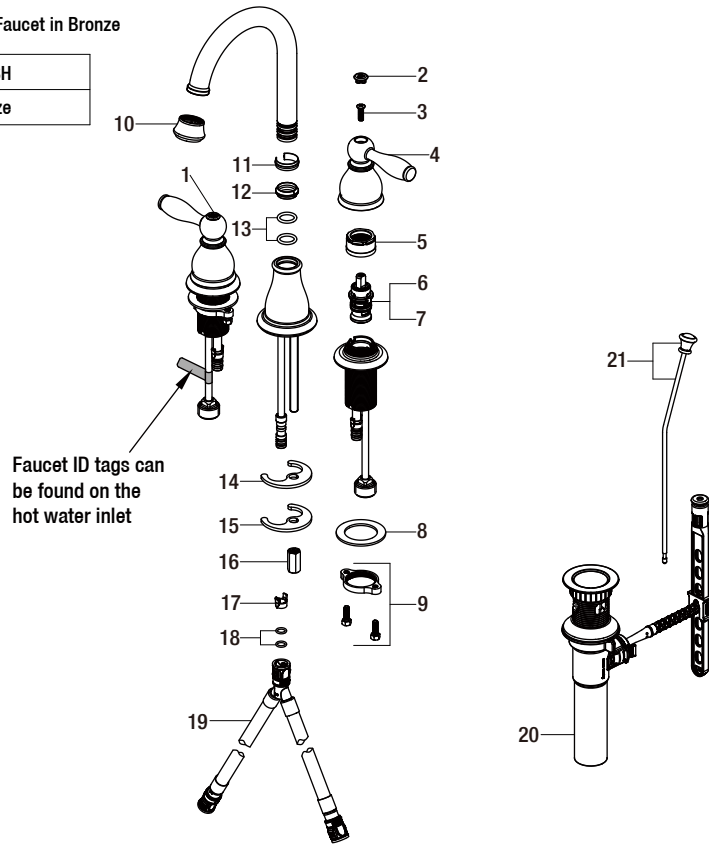

Replacement Parts List

Mandouri 8 in. Widespread 2-Handle High-Arc Bathroom Faucet in Bronze

MODEL	Internet SKU #	FINISH
HD67389W-6227D	300640903	Bronze

Many replacement parts can be purchased online or at your local store. Please use the table below to identify the part SKU number needed, go to HOMEDEPOT.COM, and check for online and store availability. If you can't find the part you are looking for, please call 1-855-HD-GLACIER.

Part	Description	Part #	Internet SKU #	Store SKU #
1	Index H	RP1000127D		
2	Index C	RP1000227D		
3	Screw	RP50005		
4	Handle	RP1352827D		
5	Bonnet nut	RP70193	206671342	
6	Cartridge H	RP20067	301158139	
7	Cartridge C	RP20068	301158129	
8	Washer	RP64147		
9	Nut & screw	RP56114		
10	Aerator	RP3020027D		
11	Wearable ring	RP70077		

Part	Description	Part #	Internet SKU #	Store SKU #
12	Clip	RP70023		
13	O-ring	RP60008		
14	Rubber washer	RP64045		
15	Metal washer	RP64046		
16	Nut	RP56026		
17	Block	RP70421		
18	O-ring	RP60002		
19	Quick connect hose	RP70430		
20	ClickInstall™ drain assembly	RP4022827D		
21	Lift rod	RP4026427D		