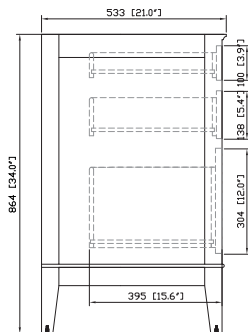

Avanity

MADISON-V60-TO/MADISON-V60-LE

Features

- Solid poplar frame and birch veneer plywood
- 4 soft-close doors
- 3 soft-close drawers
- 2 interior shelves
- Brushed nickel finished hardware (LE)
- Old bronze finished hardware (TO)
- Vanity accomodates dual undermount sinks
- Adjustable height levelers
- Under counter application

Colors / Finishes

- Tobacco
- Light Espresso

Nominal Dimension

- 60W x 21D x 34H (inches)

Components

Mirror	MADISON-M24-TO	MADISON-M28-TO	MADISON-M36-TO	MADISON-MC28-TO
	MADISON-M24-LE	MADISON-M28-LE	MADISON-M36-LE	MADISON-MC28-LE
Vanity Top	SUT61BK	SUT61CW	SUT61GB	
Sink	CUM18WT	CUM18LN		
Linen Tower	MADISON-LT24-TO	MADISON-LT24-LE		

Product Diagrams

Side

Top

For customer support please call 626 404 7678 weekdays 9:00 to 6:00 PST