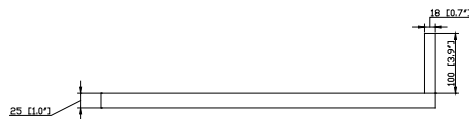

SUT61BK / SUT61CW / SUT61GB

Features

- BK - Natural black granite
- CW - Natural Carrera White marble
- GB - Natural Galala Beige marble
- Top cutout for dual undermount sinks
- Top pre-drilled for 8" widespread faucet
- 4" backsplash included

Colors / Finishes

- BK - Black
- CW - Carrera White
- GB - Galala Beige

Nominal Dimension

- 61W x 22D x 1H inches
- 1550 x 560 x 25 mm

Components

Sink	CUM18WT	CUM18LN	
Vanity	MADISON-V60-LE	MADISON-V60-TO	MODERO-V60-ES
	MERLOT-V60-ES	MERLOT-V60-ES	MODERO-V60-WT

Product Diagrams

Top

Side