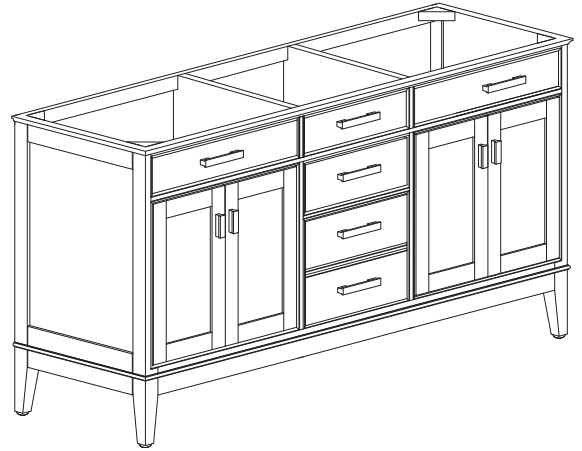

## Features

- Solid poplar frame and birch veneer plywood
- 4 soft-close doors
- 3 soft-close drawers
- 2 interior shelves
- Brushed nickel finished hardware (LE)
- Old bronze finished hardware (TO)
- Vanity accomodates dual undermount sinks
- Adjustable height levelers
- Under counter application

## Nominal Dimension

- 60W x 21D x 34H (inches)

## Nominal Dimension

- 61W x 22D x 1H inches
- 1550 x 560 x 25 mm