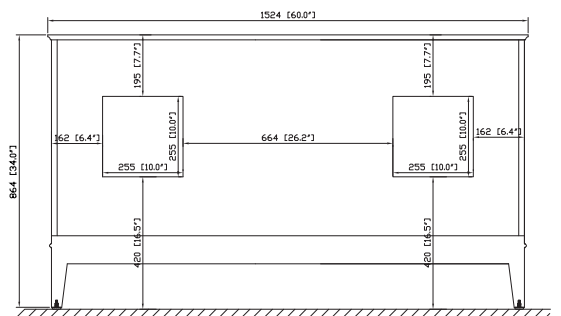

Avanity

MADISON-V60-TO/MADISON-V60-LE

Features

- Solid poplar frame and birch veneer plywood
- 4 soft-close doors
- 3 soft-close drawers
- 2 interior shelves
- Brushed nickel finished hardware (LE)
- Old bronze finished hardware (TO)
- Vanity accomodates dual undermount sinks
- Adjustable height levelers
- Under counter application

Colors / Finishes

- Tobacco
- Light Espresso

Nominal Dimension

- 60W x 21D x 34H (inches)

Components

Mirror	MADISON-M24-TO	MADISON-M28-TO	MADISON-M36-TO	MADISON-MC28-TO
	MADISON-M24-LE	MADISON-M28-LE	MADISON-M36-LE	MADISON-MC28-LE
Vanity Top	SUT61BK	SUT61CW	SUT61GB	
Sink	CUM18WT	CUM18LN		
Linen Tower	MADISON-LT24-TO	MADISON-LT24-LE		

Product Diagrams

Back

Side

Top

For customer support please call 626 404 7678 weekdays 9:00 to 6:00 PST