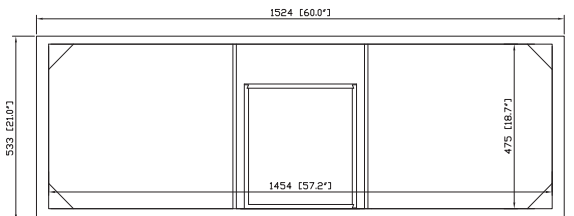

Top

For customer support please call 626 404 7678 weekdays 9:00 to 6:00 PST