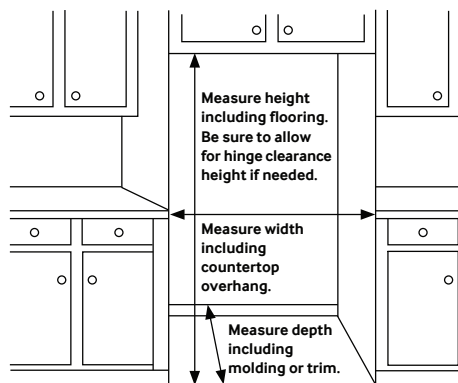

28 cu. ft. Capacity

Installation Specifications

1. Measure the height, width and depth of the opening, making sure to include baseboards, molding tile, countertop overhang, etc. Check to be sure there is enough room to open the door (consider walls, islands or other obstacles when measuring).
2. Refer to illustration below to determine dimensions.
3. Allow 2.5" of clearance on hinge side of refrigerator when installing next to a wall where handle may make contact.
4. Allow 1" minimum clearance at rear for proper air circulation and water/electrical connections. Allow a 3/8" minimum clearance at sides and top for ease of installation.
5. Ensure each door and entryway in the home is wide enough for the refrigerator to be moved through easily.

For optimal usage and to be able to open refrigerator doors completely, do not install next to a wall.

Please note: The following dimension and cutout information is for planning purposes only. For complete installation details, consult manual packed with product, or download manual online at samsung.com.

*Compressor, evaporator, condenser, drier and connecting tubing.

Product Dimensions & Weight

Dimensions (WxHxD with hinges, handles and doors):
35³/₄" x 70" x 36¹/₂"

Dimensions (WxHxD without hinges and door):
35³/₄" x 68⁷/₈" x 29³/₈"

Dimensions (WxHxD with hinge and door, no handle):
35³/₄" x 70" x 34"

Weight: 370.4 lbs.

Shipping Dimensions & Weight (WxHxD)

Dimensions: 38¹/₄" x 76" x 36⁷/₈"

Weight: 394.6 lbs.

Color	Model #	UPC Code
Stainless Steel	RF28NHEDBSR	887276258263
Black Stainless Steel	RF28NHEDBSG	887276258249