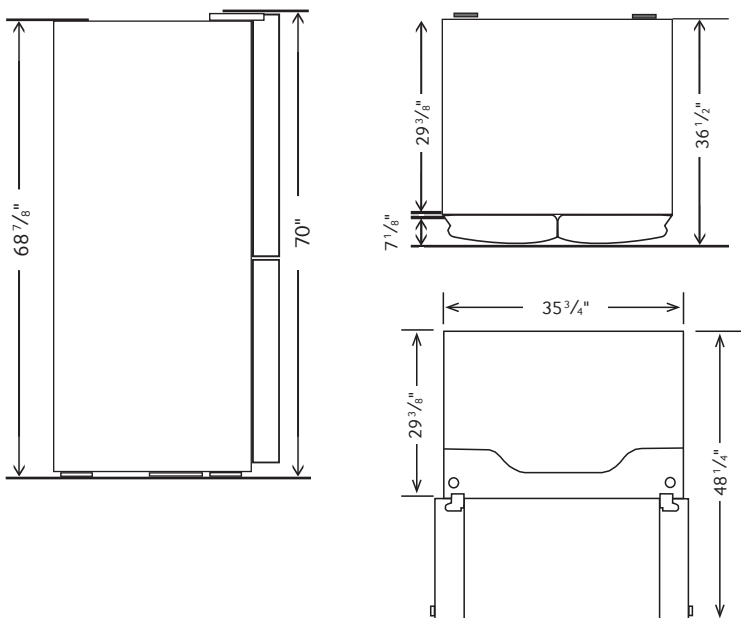

Dimensions

Total Capacity: 27.7 cu. ft.

Refrigerator: 15.6 cu. ft.

- Premium External Filtered Water and Ice Dispenser (Crushed or Cubed Ice)
- High-Efficiency LED Lighting
- 2 Humidity-Controlled Crispers
- 5 Tempered Glass Spill-Proof Shelves
  - 1 Slide-In
  - 1 Slide-Out
  - 1 Foldable Half
  - 2 Fixed
- 6 Door Bins
  - Right Door: 3 Door Bins
  - Left Door: 3 Regular Bins

FlexZone™ Drawer: 3.8 cu. ft.

- Metal Cooling Plate
- 4 Temperature Zones with Smart Divider:
  - Meat/Fish (29°F)
  - Cold Drinks (33°F)
  - Deli/Snacks (37°F)
  - Wine/Party Dishes (42°F)

Freezer: 8.3 cu. ft.

- EZ-Open Handle™
- Take Out Box
- 1 Drawer Divider
- High-Efficiency LED Lighting

Warranty

One (1) Year Parts and Labor on Refrigerator
Five (5) Years Parts and Labor on Sealed Refrigeration System Only*
Ten (10) Years Parts and Five (5) Years Labor on Digital Inverter Compressor

*Compressor, evaporator, condenser, drier and connecting tubing.

Product Dimensions & Weight

Dimensions (WxHxD with hinges, handles and doors):
35³/₄" x 70" x 36¹/₂"

Dimensions (WxHxD without hinges and door):
35³/₄" x 68⁷/₈" x 29³/₈"

Dimensions (WxHxD with hinge and door, no handle):
35³/₄" x 70" x 34"

Weight: 370.4 lbs.

Shipping Dimensions & Weight (WxHxD)

Dimensions: 38¹/₄" x 76" x 36⁷/₈"

Weight: 394.6 lbs.

Color	Model #	UPC Code
Stainless Steel	RF28NHEDBSR	887276258263
Black Stainless Steel	RF28NHEDBSG	887276258249

Actual color may vary. Design, specifications, and color availability are subject to change without notice. Non-metric weights and measurements are approximate.

©2018 Samsung Electronics America, Inc. 85 Challenger Road, Ridgefield Park, NJ 07660. Tel: 800-SAMSUNG. samsung.com. Samsung is a registered trademark of Samsung Electronics Co., Ltd.