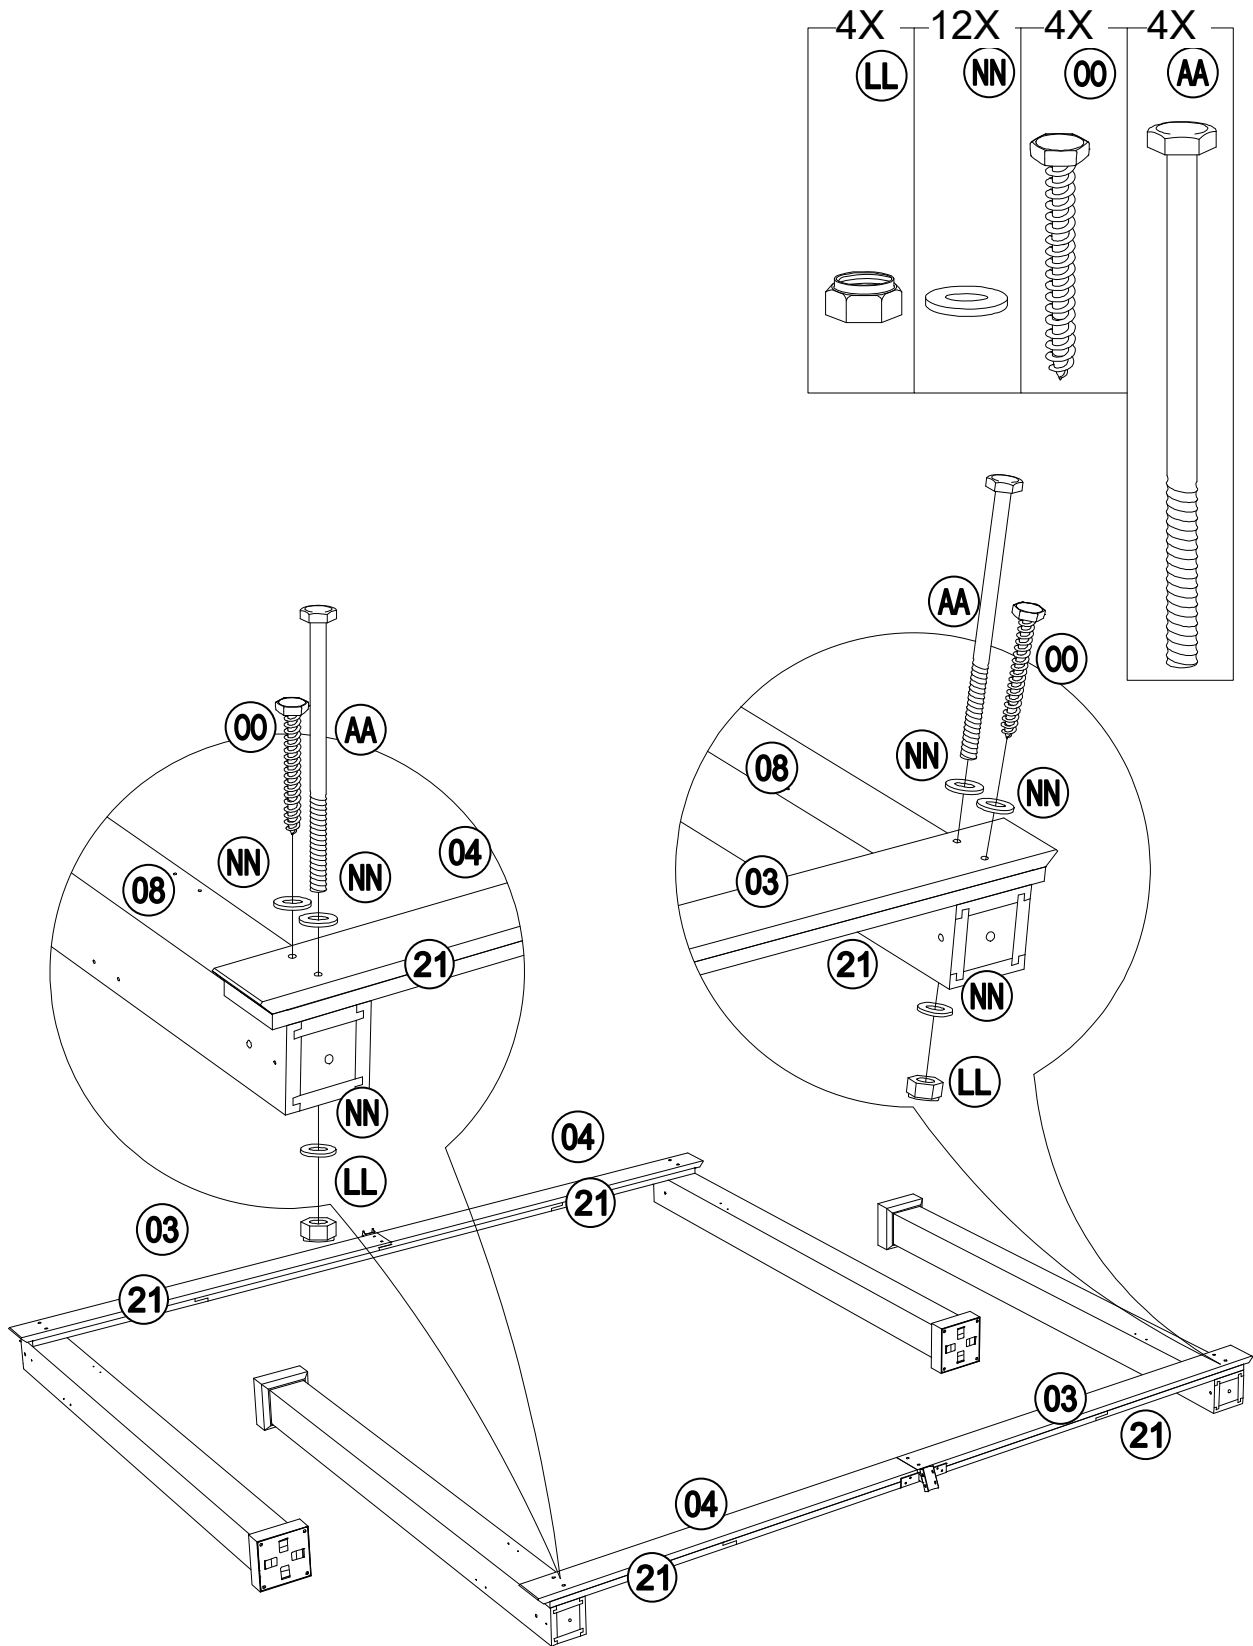

Hardware Pack					
Label	Part Number	Description	Qty	Add	Part Image
AA	H010010276	Bolt M10*205	8	1	
BB	H050010020	Flat Washer M6	221	12	
CC	H030050037	Screw M5*35	56	3	
DD	H040010004	Nut M6	8	1	
EE	H030050036	Screw M5*25	64	4	
FF	H010020011	Bolt M6*15	188	10	
GG	H010020016	Bolt M6* 45	16	1	
HH	H010030083	Bolt M8*35	16	1	
II	H030030010	Bolt M8*35	16	1	
JJ	H010020025	Bolt M6*60	9	1	
KK	H010030084	Bolt M8*25	24	2	
LL	H040050020	Non-slip Nuts M10	8	1	

MM	H050010060	Flat Washer M8	56	3	
NN	H050010059	Flat Washer M10	24	2	
OO	H030010031	Screw M10*80	8	1	
PP	H070010003	Stake $\Phi 8*180$	8	0	
RR	H090990002	M3 Drill	2	0	
SS	H040050024	T-Nut M8*20	16	1	
VV	H040050025	T-Nut M8*8	24	2	
Z1	H090010017	Wrench M6	2	0	
Z2	H090030003	Allen Key M8	1	0	
Z4	H090010015	Wrench M10	2	0	

7

8

**Assembly Tip on Step 8:**

Please measure to make sure the length of d1 is equal to d2 before moving to next step to ensure a square frame and best results. Keep the beam at right angles to the post, the post at right angles to the ground, and keep the beam horizontal.