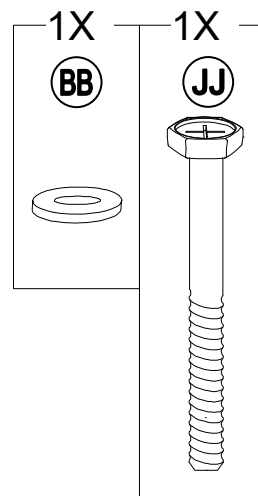

Hardware Pack					
Label	Part Number	Description	Qty	Add	Part Image
AA	H010010276	Bolt M10*205	8	1	
BB	H050010020	Flat Washer M6	221	12	
CC	H030050037	Screw M5*35	56	3	
DD	H040010004	Nut M6	8	1	
EE	H030050036	Screw M5*25	64	4	
FF	H010020011	Bolt M6*15	188	10	
GG	H010020016	Bolt M6* 45	16	1	
HH	H010030083	Bolt M8*35	16	1	
II	H030030010	Bolt M8*35	16	1	
JJ	H010020025	Bolt M6*60	9	1	
KK	H010030084	Bolt M8*25	24	2	
LL	H040050020	Non-slip Nuts M10	8	1	

7

8

**Assembly Tip on Step 8:**

Please measure to make sure the length of d1 is equal to d2 before moving to next step to ensure a square frame and best results. Keep the beam at right angles to the post, the post at right angles to the ground, and keep the beam horizontal.

9

10

11

12

13

14

15

16

17

18

19

20

21

22

23

24