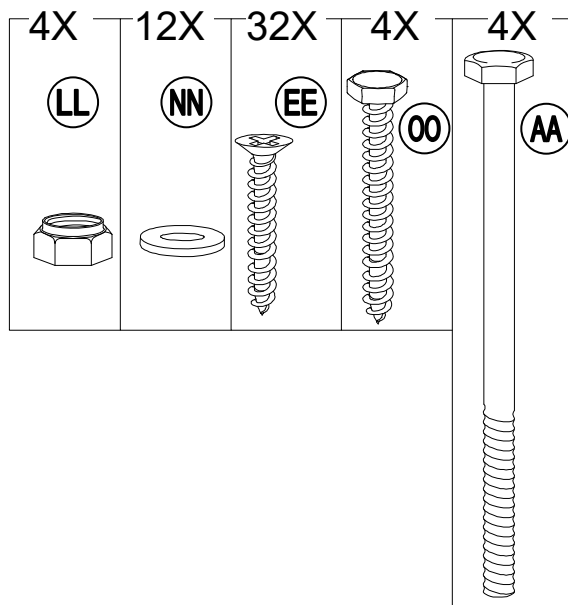

Hardware Pack					
Label	Part Number	Description	Qty	Add	Part Image
AA	H010010276	Bolt M10*205	8	1	
BB	H050010020	Flat Washer M6	221	12	
CC	H030050037	Screw M5*35	56	3	
DD	H040010004	Nut M6	8	1	
EE	H030050036	Screw M5*25	64	4	
FF	H010020011	Bolt M6*15	188	10	
GG	H010020016	Bolt M6* 45	16	1	
HH	H010030083	Bolt M8*35	16	1	
II	H030030010	Bolt M8*35	16	1	
JJ	H010020025	Bolt M6*60	9	1	
KK	H010030084	Bolt M8*25	24	2	
LL	H040050020	Non-slip Nuts M10	8	1	

MM	H050010060	Flat Washer M8	56	3	
NN	H050010059	Flat Washer M10	24	2	
OO	H030010031	Screw M10*80	8	1	
PP	H070010003	Stake $\Phi 8*180$	8	0	
RR	H090990002	M3 Drill	2	0	
SS	H040050024	T-Nut M8*20	16	1	
VV	H040050025	T-Nut M8*8	24	2	
Z1	H090010017	Wrench M6	2	0	
Z2	H090030003	Allen Key M8	1	0	
Z4	H090010015	Wrench M10	2	0	

1

2

3

Country of Origin: China

Call 1(866) 578-6569 for assistance.
 Or visit us at www.sunjoyonline.com

4

5

6

7

8

**Assembly Tip on Step 8:**

Please measure to make sure the length of d1 is equal to d2 before moving to next step to ensure a square frame and best results. Keep the beam at right angles to the post, the post at right angles to the ground, and keep the beam horizontal.