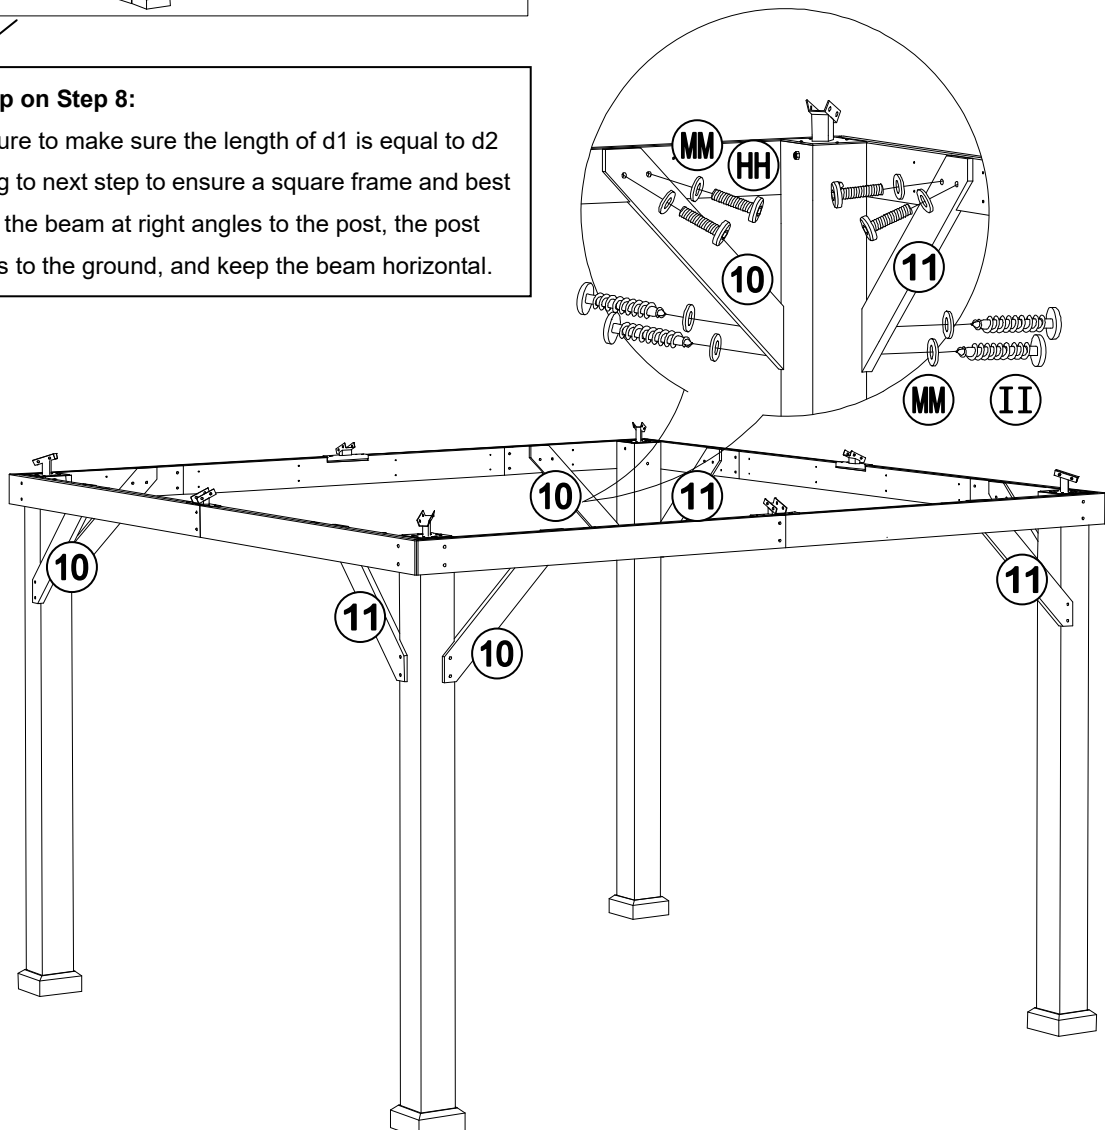

7

8

**Assembly Tip on Step 8:**

Please measure to make sure the length of d1 is equal to d2 before moving to next step to ensure a square frame and best results. Keep the beam at right angles to the post, the post at right angles to the ground, and keep the beam horizontal.