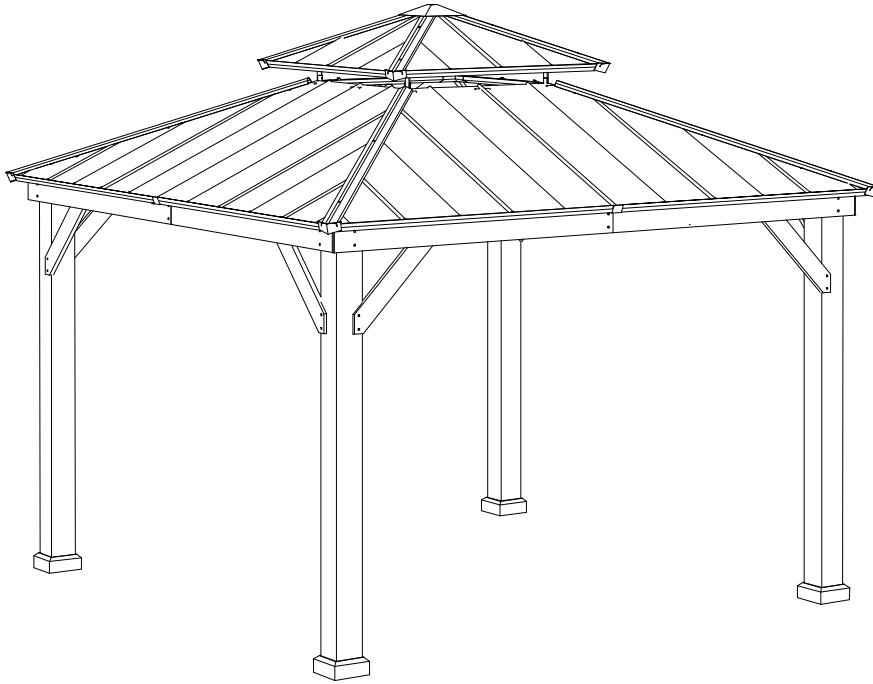

ASSEMBLY INSTRUCTION
ITEM#: A102007300

WE HAVE YOU IN MIND, LET US SERVE YOU!

Questions? Issues?

CONTACT US

24 hours / 7 days a week

www.sunjoyonline.com

customer.care@sunjoygroup.com

1-(866)-578-6569