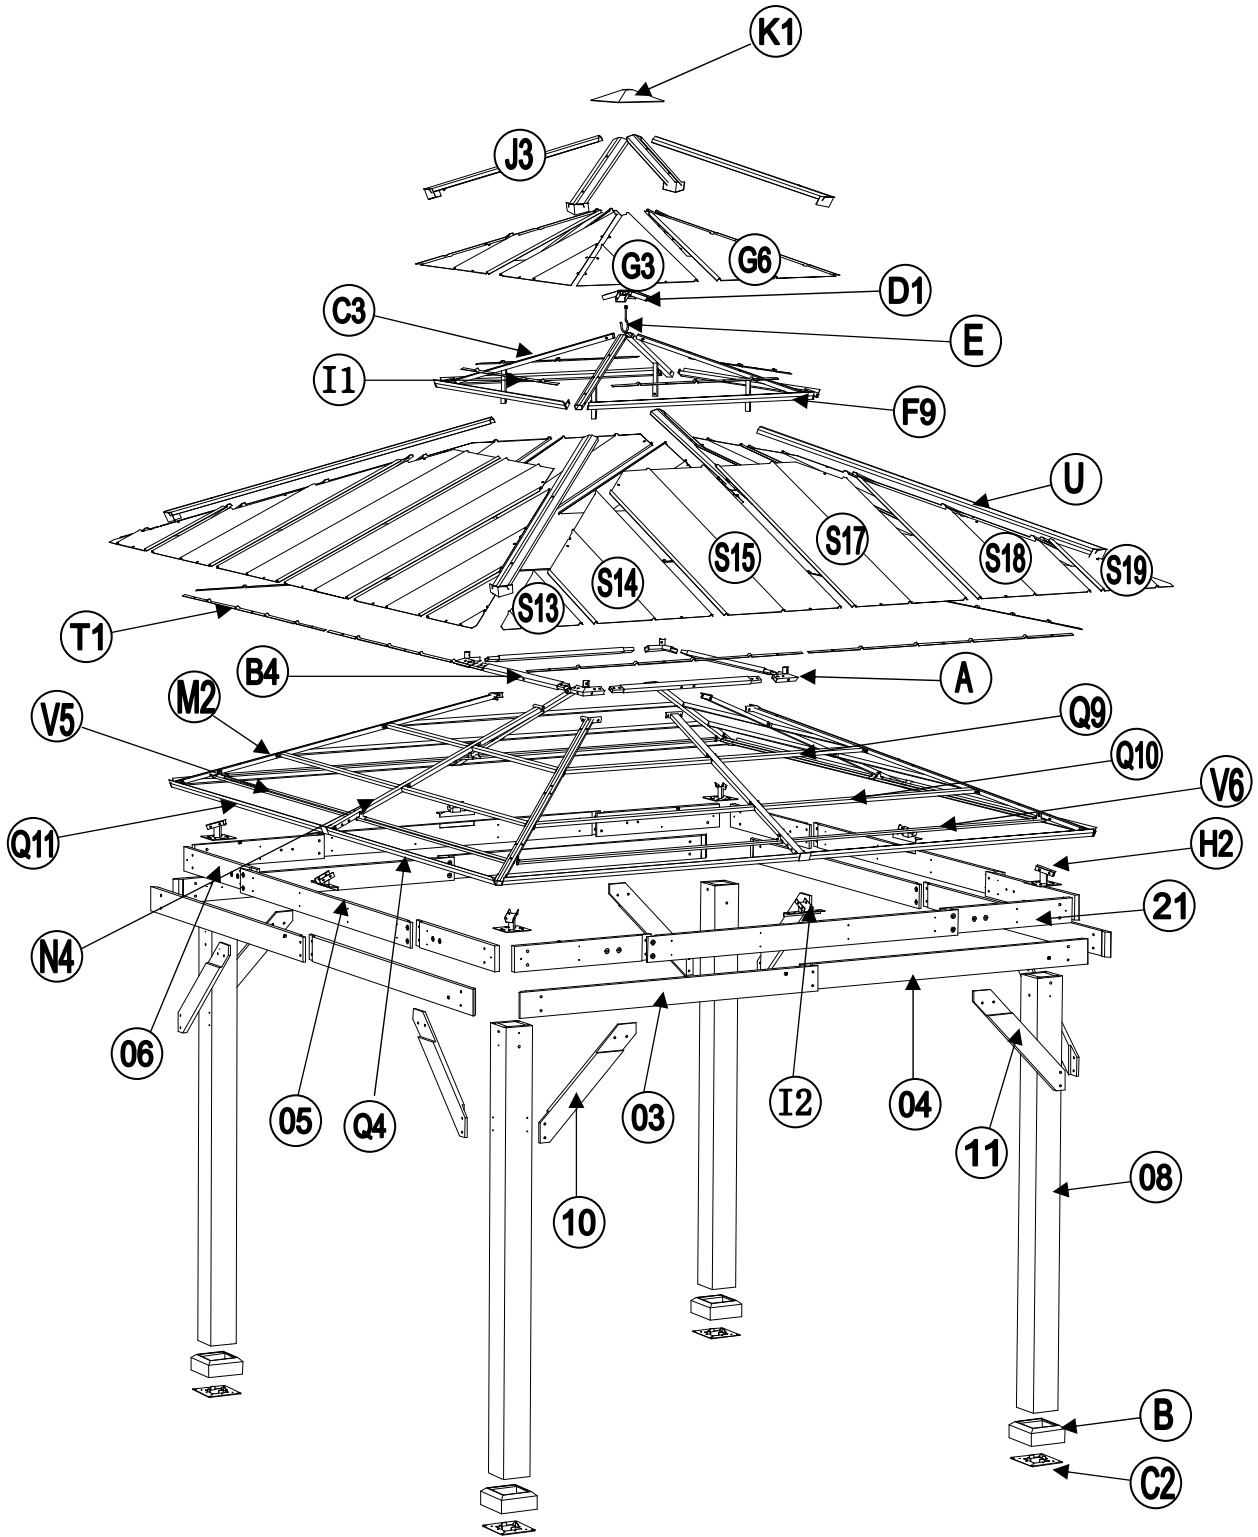

**Square Assembly**

Check that assembly is square before tightening bolts.

**Tighten Bolts**

Do not overtorque mounting bolts. Over-tightening may cause the wood to crack creating splinters and other structural damage.

**Measure Distance**

EXPLODED DRAWING

Parts List				
Label	Part Number	Description	Qty	Part Image
08	P000200227	Post	4	
10	P005000200	Arc Support 1	4	
11	P005000201	Arc Support 2	4	
03	P000400508	Outer Left Beam	4	
04	P000400509	Outer Right Beam	4	
05	P000400510	Inner Long Beam	4	
21	P000400960	Inner Short Beam 1 (Long)	4	
06	P000400512	Inner Short Beam 1 (Short)	4	
A	P000501299	Big Roof Frame Connector	4	
B4	P000501317	Big Roof Frame Short Tube	4	
C3	P000601607	Small Roof Slanting Beam	4	
D1	P000501297	Small Roof Connector	1	
E	P005800001	Hook	1	
F9	P000601608	Small Roof Beam	4	
G3	P000700730	Small Roof Panel 1	4	
G6	P000700731	Small Roof Panel 2	4	