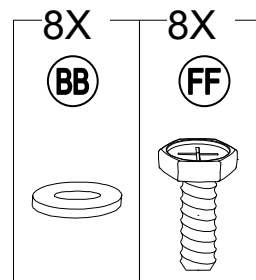

Hardware Pack					
Label	Part Number	Description	Qty	Add	Part Image
AA	H010010276	Bolt M10*205	8	1	
BB	H050010020	Flat Washer M6	221	12	
CC	H030050037	Screw M5*35	56	3	
DD	H040010004	Nut M6	8	1	
EE	H030050036	Screw M5*25	64	4	
FF	H010020011	Bolt M6*15	188	10	
GG	H010020016	Bolt M6* 45	16	1	
HH	H010030083	Bolt M8*35	16	1	
II	H030030010	Bolt M8*35	16	1	
JJ	H010020025	Bolt M6*60	9	1	
KK	H010030084	Bolt M8*25	24	2	
LL	H040050020	Non-slip Nuts M10	8	1	

7

8

**Assembly Tip on Step 8:**

Please measure to make sure the length of d1 is equal to d2 before moving to next step to ensure a square frame and best results. Keep the beam at right angles to the post, the post at right angles to the ground, and keep the beam horizontal.

9

10

11

12

13

14

15

16