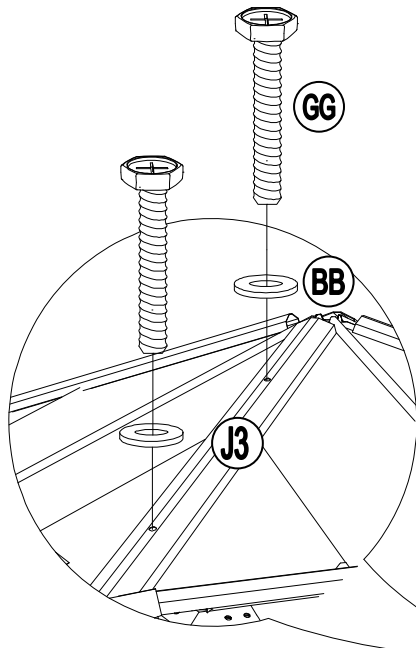

Hardware Pack					
Label	Part Number	Description	Qty	Add	Part Image
AA	H010010276	Bolt M10*205	8	1	
BB	H050010020	Flat Washer M6	221	12	
CC	H030050037	Screw M5*35	56	3	
DD	H040010004	Nut M6	8	1	
EE	H030050036	Screw M5*25	64	4	
FF	H010020011	Bolt M6*15	188	10	
GG	H010020016	Bolt M6* 45	16	1	
HH	H010030083	Bolt M8*35	16	1	
II	H030030010	Bolt M8*35	16	1	
JJ	H010020025	Bolt M6*60	9	1	
KK	H010030084	Bolt M8*25	24	2	
LL	H040050020	Non-slip Nuts M10	8	1	

7

8

**Assembly Tip on Step 8:**

Please measure to make sure the length of d1 is equal to d2 before moving to next step to ensure a square frame and best results. Keep the beam at right angles to the post, the post at right angles to the ground, and keep the beam horizontal.

9

10

11

12

13

14

15

16

17

18

19

20

21

22

23

24