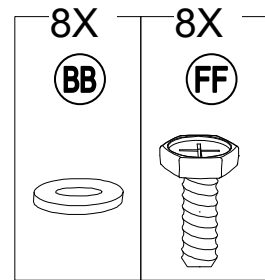

Hardware Pack					
Label	Part Number	Description	Qty	Add	Part Image
AA	H010010276	Bolt M10*205	8	1	
BB	H050010020	Flat Washer M6	221	12	
CC	H030050037	Screw M5*35	56	3	
DD	H040010004	Nut M6	8	1	
EE	H030050036	Screw M5*25	64	4	
FF	H010020011	Bolt M6*15	188	10	
GG	H010020016	Bolt M6* 45	16	1	
HH	H010030083	Bolt M8*35	16	1	
II	H030030010	Bolt M8*35	16	1	
JJ	H010020025	Bolt M6*60	9	1	
KK	H010030084	Bolt M8*25	24	2	
LL	H040050020	Non-slip Nuts M10	8	1	

7

8

**Assembly Tip on Step 8:**

Please measure to make sure the length of d1 is equal to d2 before moving to next step to ensure a square frame and best results. Keep the beam at right angles to the post, the post at right angles to the ground, and keep the beam horizontal.

9

10

11

12

13

14

15

16