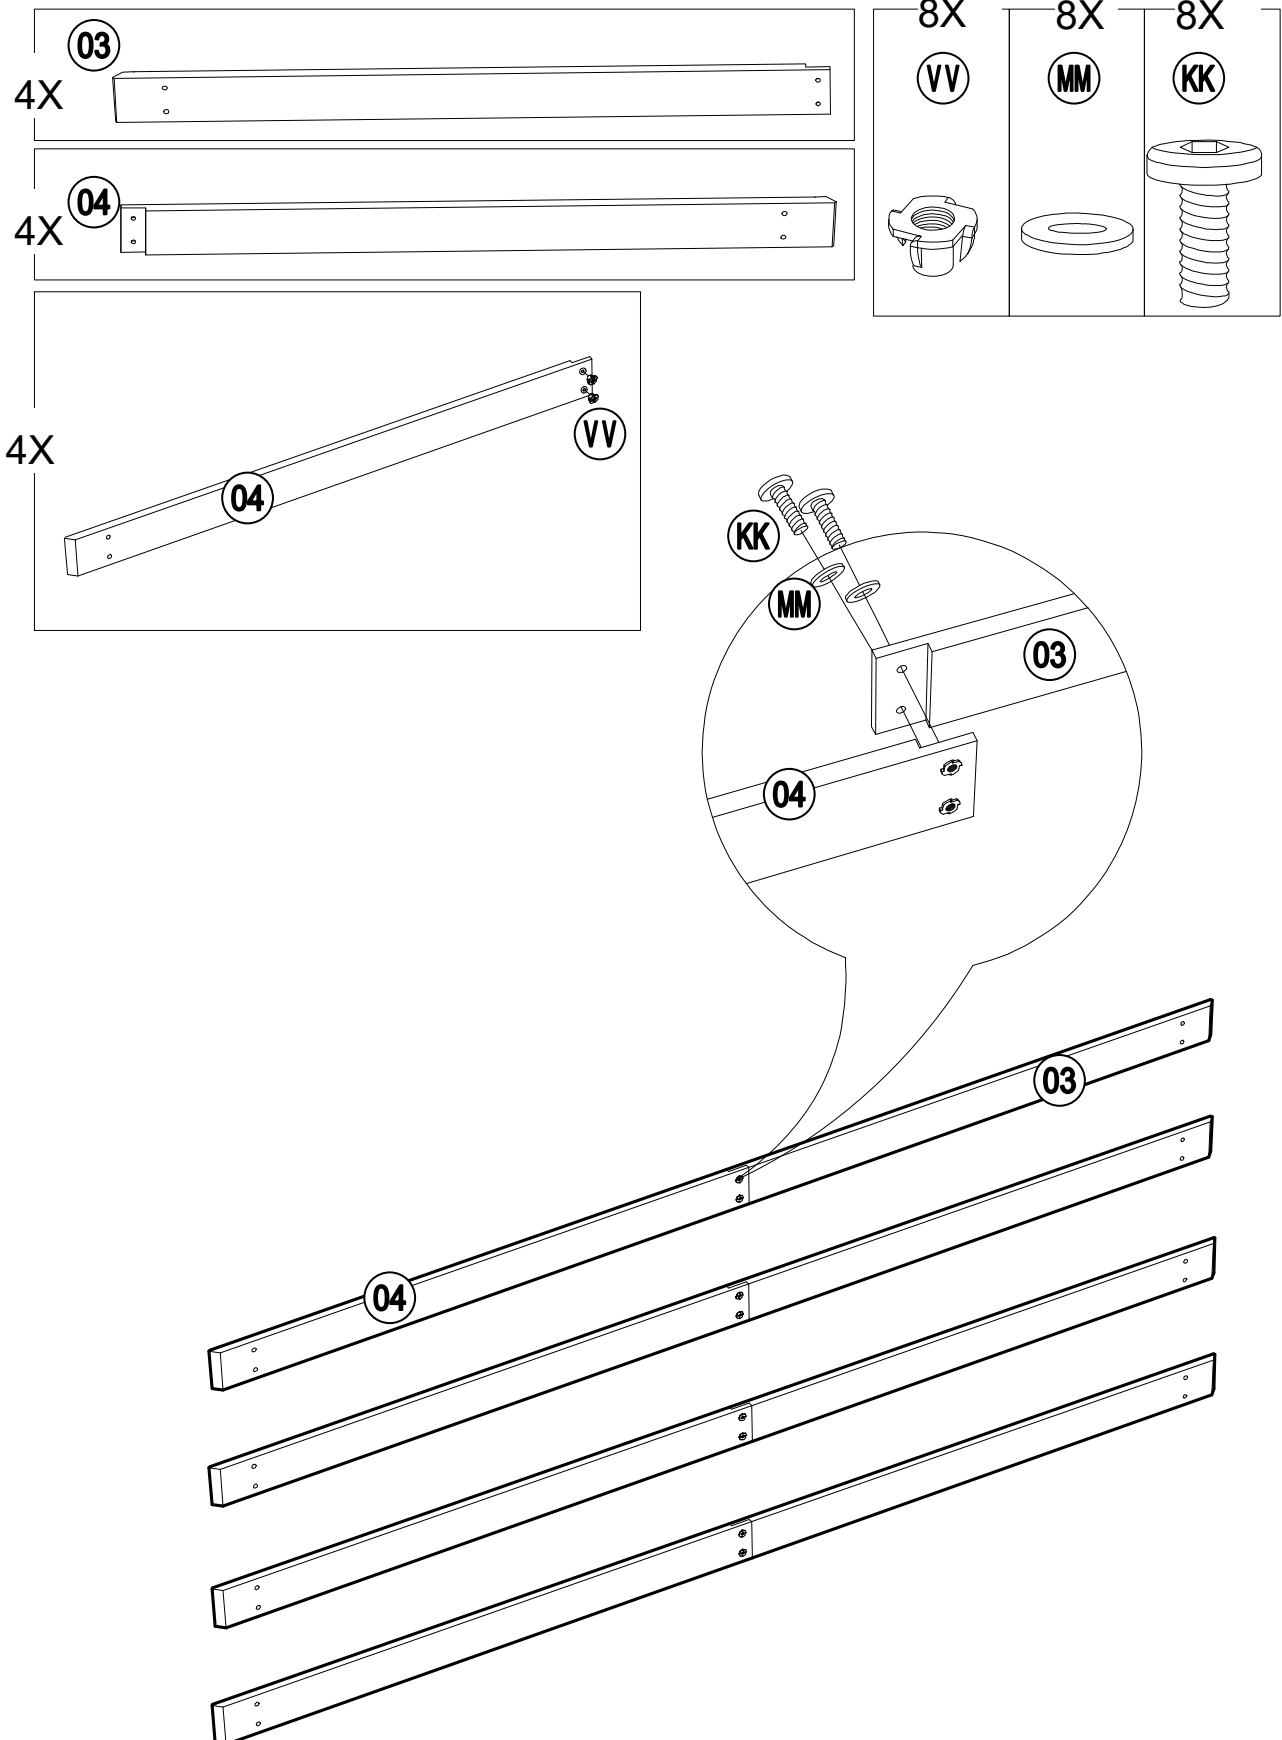

3

Country of Origin: China

Call 1(866) 578-6569 for assistance.
Or visit us at www.sunjoyonline.com