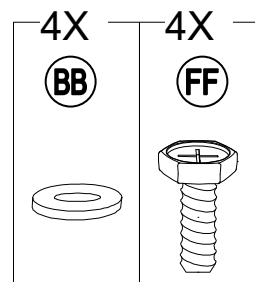

Hardware Pack					
Label	Part Number	Description	Qty	Add	Part Image
AA	H010010276	Bolt M10*205	8	1	
BB	H050010020	Flat Washer M6	221	12	
CC	H030050037	Screw M5*35	56	3	
DD	H040010004	Nut M6	8	1	
EE	H030050036	Screw M5*25	64	4	
FF	H010020011	Bolt M6*15	188	10	
GG	H010020016	Bolt M6* 45	16	1	
HH	H010030083	Bolt M8*35	16	1	
II	H030030010	Bolt M8*35	16	1	
JJ	H010020025	Bolt M6*60	9	1	
KK	H010030084	Bolt M8*25	24	2	
LL	H040050020	Non-slip Nuts M10	8	1	

7

8

**Assembly Tip on Step 8:**

Please measure to make sure the length of d1 is equal to d2 before moving to next step to ensure a square frame and best results. Keep the beam at right angles to the post, the post at right angles to the ground, and keep the beam horizontal.

9

10

11

12

13

14

15

16