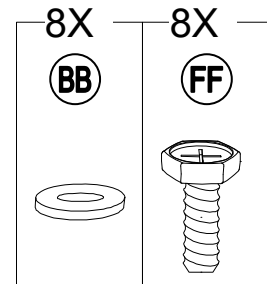

Hardware Pack					
Label	Part Number	Description	Qty	Add	Part Image
AA	H010010276	Bolt M10*205	8	1	
BB	H050010020	Flat Washer M6	221	12	
CC	H030050037	Screw M5*35	56	3	
DD	H040010004	Nut M6	8	1	
EE	H030050036	Screw M5*25	64	4	
FF	H010020011	Bolt M6*15	188	10	
GG	H010020016	Bolt M6* 45	16	1	
HH	H010030083	Bolt M8*35	16	1	
II	H030030010	Bolt M8*35	16	1	
JJ	H010020025	Bolt M6*60	9	1	
KK	H010030084	Bolt M8*25	24	2	
LL	H040050020	Non-slip Nuts M10	8	1	

7

8

**Assembly Tip on Step 8:**

Please measure to make sure the length of d1 is equal to d2 before moving to next step to ensure a square frame and best results. Keep the beam at right angles to the post, the post at right angles to the ground, and keep the beam horizontal.

9

10

11

12

13

14

15

16