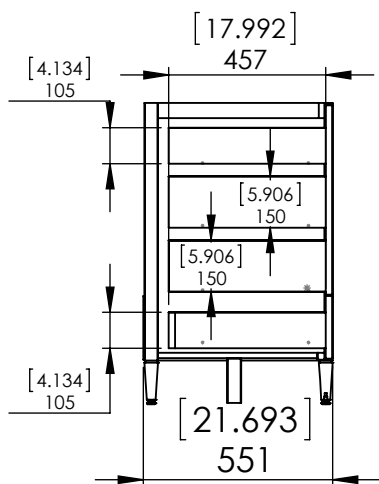

Back View

Top View

Isometric View

[60]  
1524

Front View

Side View of  
central drawers

View of bottom  
drawer

ITEM: -

NAME: **Claxby 60**

DWR	RZG	05/09/16	MATERIAL: <b>German Beech 4/4 Wood Particle Board 16mm [0.629in]</b>	REV <b>A</b>
REV	R&D	05/09/16		
APP	ING	05/09/16		
SCALE: 1:20		MODELO: <b>Claxby 60</b>		