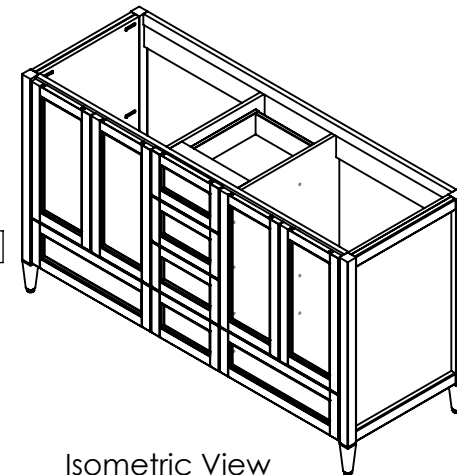

Back View

Top View

Isometric View

[60]  
1524

Front View

Side View of  
central drawers

View of bottom  
drawer

ITEM: -

NAME: **Claxby 60**

DWR	RZG	05/09/16	MATERIAL: <b>German Beech 4/4 Wood Particle Board 16mm [0.629in]</b>	REV <b>A</b>
REV	R&D	05/09/16		
APP	ING	05/09/16		
SCALE: 1:20		MODELO: <b>Claxby 60</b>		