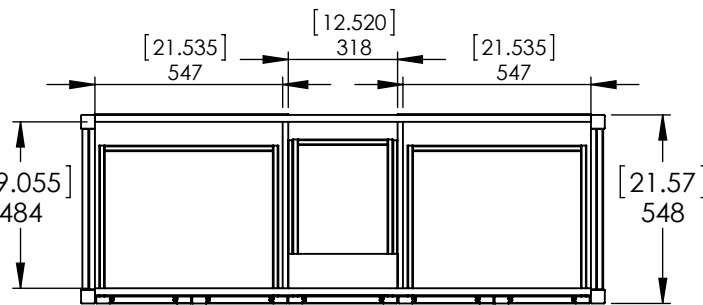

Back View

Top View

Isometric View

[60]  
1524

Front View

Side View of  
central drawers

View of bottom  
drawer

ITEM: -

NAME: **Claxby 60**

DWR	RZG	05/09/16	MATERIAL: <b>German Beech 4/4 Wood Particle Board 16mm [0.629in]</b>	REV <b>A</b>
REV	R&D	05/09/16		
APP	ING	05/09/16		
SCALE: 1:20		MODELO: <b>Claxby 60</b>		