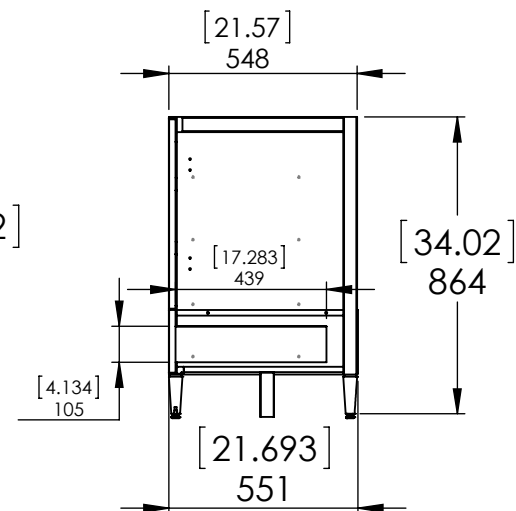

Back View

Top View

Isometric View

[60]  
1524

Front View

Side View of  
central drawers

View of bottom  
drawer

ITEM: -

NAME: **Claxby 60**

DWR	RZG	05/09/16	MATERIAL: <b>German Beech 4/4 Wood Particle Board 16mm [0.629in]</b>	REV <b>A</b>
REV	R&D	05/09/16		
APP	ING	05/09/16		
SCALE: 1:20		MODELO: <b>Claxby 60</b>		