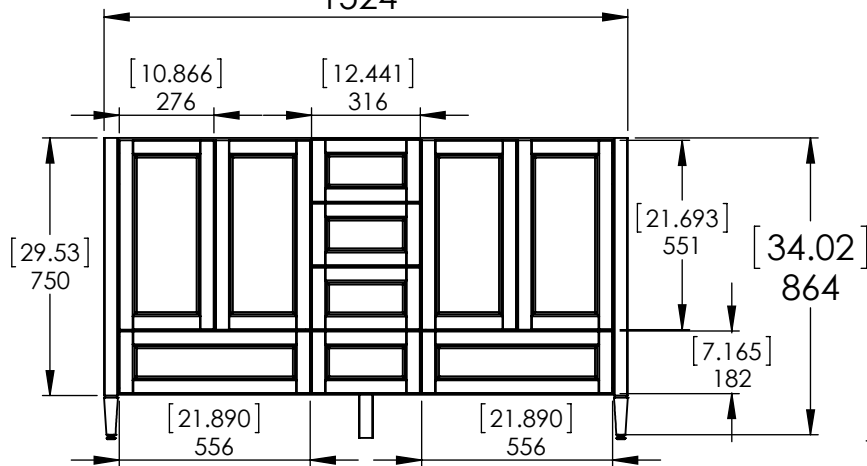

Back View

Top View

Isometric View

[60]  
1524

Front View

Side View of  
central drawers

View of bottom  
drawer

ITEM: -

NAME: **Claxby 60**

DWR	RZG	05/09/16	MATERIAL: <b>German Beech 4/4 Wood Particle Board 16mm [0.629in]</b>	REV <b>A</b>
REV	R&D	05/09/16		
APP	ING	05/09/16		
SCALE: 1:20		MODELO: <b>Claxby 60</b>		