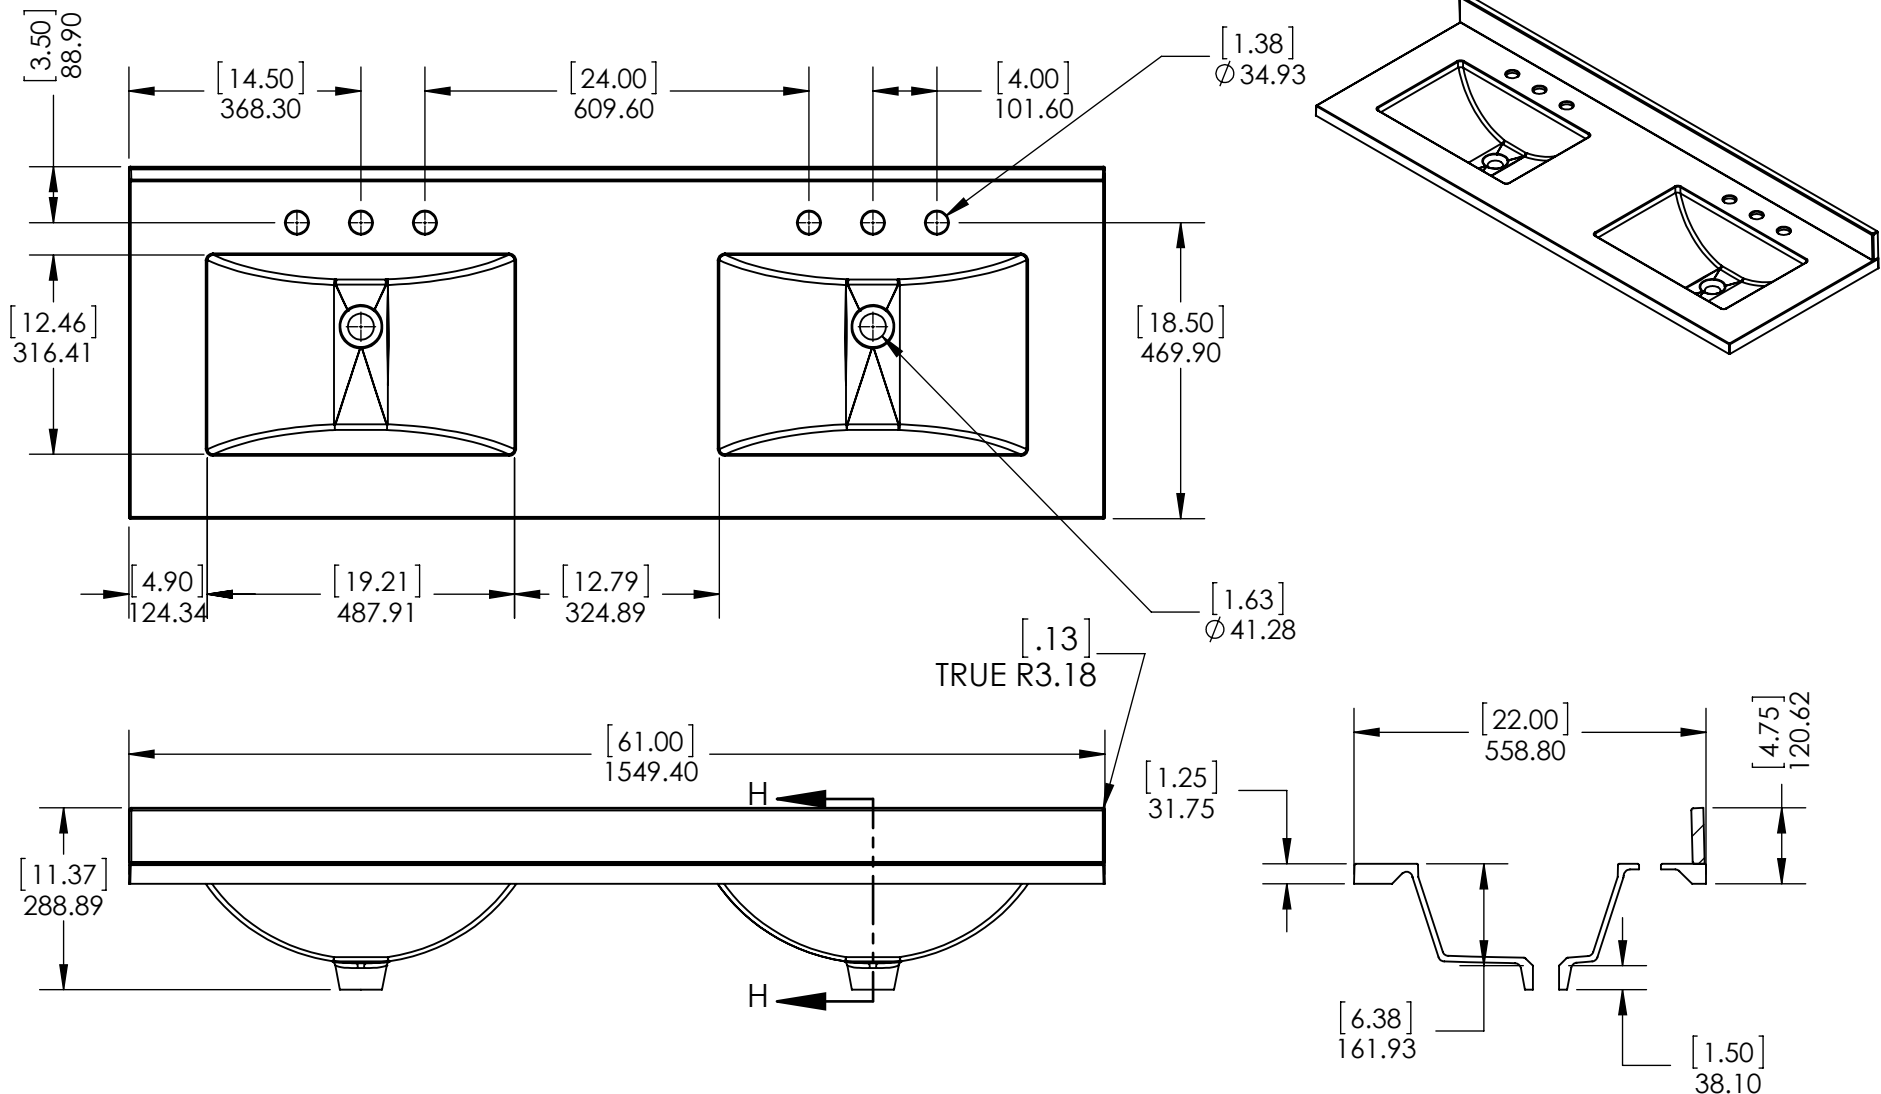

DRAWING TYPE	ITEM ID	ITEM DESCRIPTION	TECHNOLOGIES	DRAWING STATUS
Finish Good	SS61R-AH	Vtop Rect 61x22 Bitono SS Silver Ash	Solid Surface	Ready for production
Finish Good	CM6122R-WH	61 in x 22 in. Cultured Marble Double Basin VTop - White	Cultured Marble	Ready for production

REV	ECO #	DESCRIPTION	REV'D BY DATE	CHK'D BY DATE	APRV'D BY DATE
0		New Model	2/27/18	2/27/18	2/27/18
1		New Color	11/07/18	11/07/18	11/07/18

PROPRIETARY AND CONFIDENTIAL
THE INFORMATION CONTAINED IN THIS DRAWING IS THE SOLE PROPERTY OF WOODCRAFTERS. ANY REPRODUCTION IN PART OR AS A WHOLE WITHOUT THE WRITTEN PERMISSION OF WOODCRAFTERS IS PROHIBITED.

UNLESS OTHERWISE SPECIFIED
DIMENSIONS ARE IN MM. AND (INCHES)
TOLERANCES ARE
+0.125 [3.175] -0.125 [-3.175]
SCALE:1:10

	NAME	DATE
DRAWN	O. Razo	11/07/18
CHECKED	R. Rubio	11/07/18
ENG APPR.	R. Rubio	11/07/18
MFG APPR.	C. Leal	11/07/18

Wood Crafters

SIZE DWG. NO. **A** Vtop Rect 61x22 Doble 8 in

SHEET 1 OF 1 REV. **0**