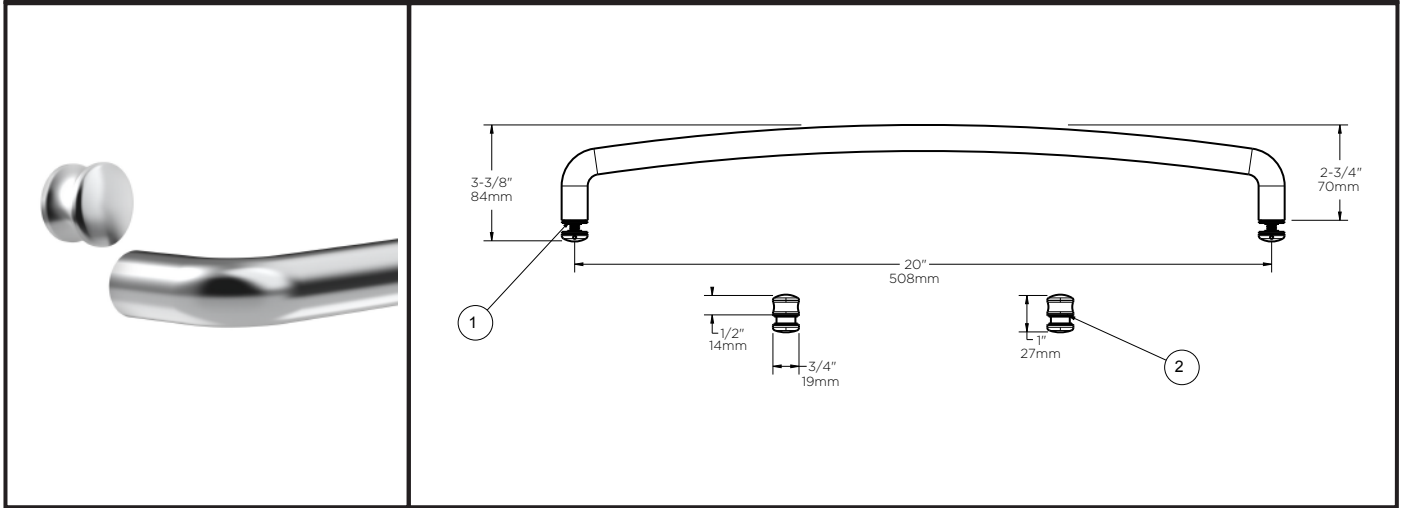

Constructed of Corrosion Resistant Anodized Aluminum.
Fits Bathtub Doors with Openings of 50-1/8" - 58-1/2"(127cm-149cm), with a Height of 58-3/4" (149cm).

WARRANTY:

5 Year Limited Warranty.

see what Delta can do™

TECHNICAL DATA

Shower Door

SLIDING BATHUB 60" GLASS PANEL

MATERIALS:

1/4" (6mm) Tempered Glass Panel.

INSTALLATION:

Detailed Instructions and Hardware Included for Easy Installation.

UNIQUE FEATURE:

Spot Guard Easy Clean Coating.

Traditional: Fits Doors with an Opening min/max of 50 1/8" - 59 3/8" (127cm-151cm), with a Height of 58 1/8" (148cm)

Contemporary: Fits Doors with an Opening min/max of 50 1/8" - 58 1/2" (127cm-149cm), with a Height of 58 3/4" (149cm)

WARRANTY:

5 Year Limited Warranty.

see what Delta can do™

TECHNICAL DATA

Shower Door

SIMPLICITY™ HANDLE WITH KNOBS

- MATERIALS:** Aluminum Bar. Zinc Knobs (Brushed Nickel and Oil Rubbed Bronze), Aluminum Knobs (Polished Chrome).
- INSTALLATION:** Detailed Instructions and Hardware Included for Easy Installation.
- UNIQUE FEATURE:** Coordinates with Delta® Faucets and Bath Hardware.
Compatible with all Delta® Sliding Bathtub or Shower Doors.