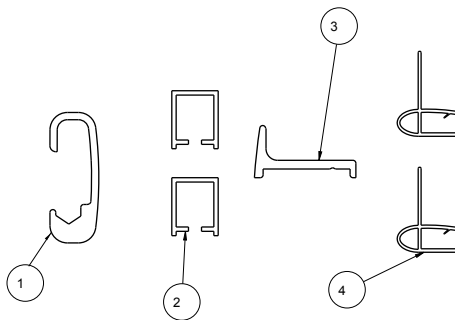

TECHNICAL DATA

Shower Door

SLIDING CONTEMPORARY STYLE BATHTUB TRACK 60"

ID	DESCRIPTION	QTY	MATERIAL
1	Top Track	1	AL6463_T5
2	Roller Door Wall Jamb	2	AL6463_T5
3	Bottom Track	1	AL6061
4	Blade Seal	2	PVC

ID	DESCRIPTION	QTY	MATERIAL
1	Mounting Bracket	1	Zinc_Die_Cast
2	Mounting Bracket	1	Zinc_Die_Cast
3	Outside Roller	2	Zinc
4	Center Guide Roller Door	1	Nylon
5	Inside Roller Assy	2	Zinc
6	Contemporary Door Bumper	2	PVC
7	#8-18 X 1.5" Long Phillips Head	12	SS
8	Toggle Wall Anchor	12	Nylon
9	Bumper	2	PVC

Constructed of Corrosion Resistant Anodized Aluminum.
Fits Bathtub Doors with Openings of 50-1/8" - 58-1/2"(127cm-149cm), with a Height of 58-3/4" (149cm).

WARRANTY:

5 Year Limited Warranty.

see what Delta can do™

TECHNICAL DATA

Shower Door

SLIDING BATHUB 60" GLASS PANEL

MATERIALS:

1/4" (6mm) Tempered Glass Panel.

INSTALLATION:

Detailed Instructions and Hardware Included for Easy Installation.

UNIQUE FEATURE:

Spot Guard Easy Clean Coating.

Traditional: Fits Doors with an Opening min/max of 50 1/8" - 59 3/8" (127cm-151cm), with a Height of 58 1/8" (148cm)

Contemporary: Fits Doors with an Opening min/max of 50 1/8" - 58 1/2" (127cm-149cm), with a Height of 58 3/4" (149cm)