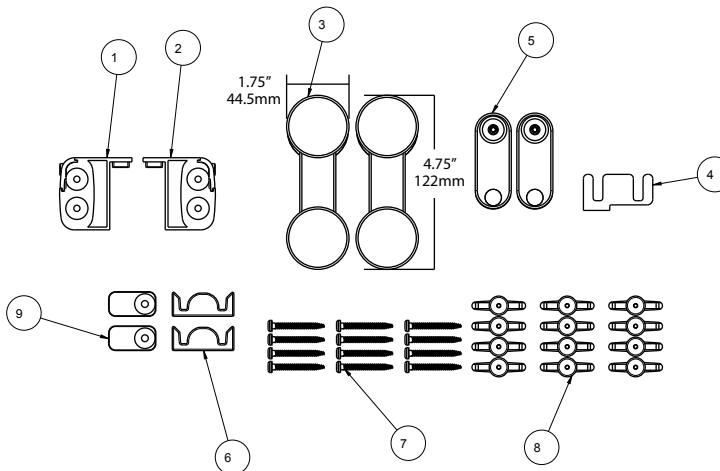

TECHNICAL DATA

Shower Door

SLIDING CONTEMPORARY STYLE BATHTUB TRACK 60"

ID	DESCRIPTION	QTY	MATERIAL
1	Top Track	1	AL6463_T5
2	Roller Door Wall Jamb	2	AL6463_T5
3	Bottom Track	1	AL6061
4	Blade Seal	2	PVC

ID	DESCRIPTION	QTY	MATERIAL
1	Mounting Bracket	1	Zinc_Die_Cast
2	Mounting Bracket	1	Zinc_Die_Cast
3	Outside Roller	2	Zinc
4	Center Guide Roller Door	1	Nylon
5	Inside Roller Assy	2	Zinc
6	Contemporary Door Bumper	2	PVC
7	#8-18 X 1.5" Long Phillips Head	12	SS
8	Toggle Wall Anchor	12	Nylon
9	Bumper	2	PVC

Constructed of Corrosion Resistant Anodized Aluminum.
Fits Bathtub Doors with Openings of 50-1/8" - 58-1/2"(127cm-149cm), with a Height of 58-3/4" (149cm).

WARRANTY:

5 Year Limited Warranty.

see what Delta can do™

TECHNICAL DATA

Shower Door

SLIDING BATHUB 60" GLASS PANEL

MATERIALS:

1/4" (6mm) Tempered Glass Panel.

INSTALLATION:

Detailed Instructions and Hardware Included for Easy Installation.

UNIQUE FEATURE:

Spot Guard Easy Clean Coating.

Traditional: Fits Doors with an Opening min/max of 50 1/8" - 59 3/8" (127cm-151cm), with a Height of 58 1/8" (148cm)

Contemporary: Fits Doors with an Opening min/max of 50 1/8" - 58 1/2" (127cm-149cm), with a Height of 58 3/4" (149cm)