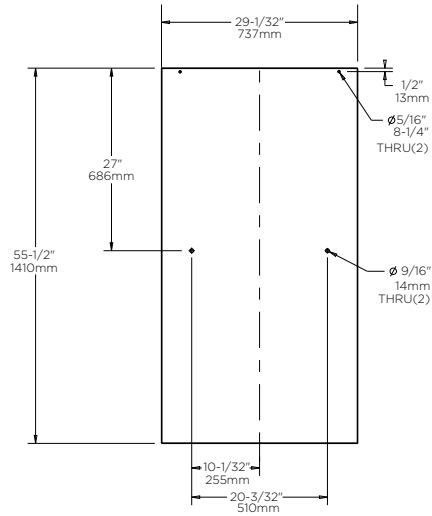

TECHNICAL DATA

Shower Door

SLIDING CONTEMPORARY STYLE BATHTUB TRACK 60"

ID	DESCRIPTION	QTY	MATERIAL
1	Top Track	1	AL6463_T5
2	Roller Door Wall Jamb	2	AL6463_T5
3	Bottom Track	1	AL6061
4	Blade Seal	2	PVC

ID	DESCRIPTION	QTY	MATERIAL
1	Mounting Bracket	1	Zinc_Die_Cast
2	Mounting Bracket	1	Zinc_Die_Cast
3	Outside Roller	2	Zinc
4	Center Guide Roller Door	1	Nylon
5	Inside Roller Assy	2	Zinc
6	Contemporary Door Bumper	2	PVC
7	#8-18 X 1.5" Long Phillips Head	12	SS
8	Toggle Wall Anchor	12	Nylon
9	Bumper	2	PVC

Constructed of Corrosion Resistant Anodized Aluminum.
Fits Bathtub Doors with Openings of 50-1/8" - 58-1/2"(127cm-149cm), with a Height of 58-3/4" (149cm).

WARRANTY:

5 Year Limited Warranty.

see what Delta can do™

TECHNICAL DATA

Shower Door

SLIDING BATHUB 60" GLASS PANEL

MATERIALS:

1/4" (6mm) Tempered Glass Panel.

INSTALLATION:

Detailed Instructions and Hardware Included for Easy Installation.

UNIQUE FEATURE:

Spot Guard Easy Clean Coating.

Traditional: Fits Doors with an Opening min/max of 50 1/8" - 59 3/8" (127cm-151cm), with a Height of 58 1/8" (148cm)

Contemporary: Fits Doors with an Opening min/max of 50 1/8" - 58 1/2" (127cm-149cm), with a Height of 58 3/4" (149cm)