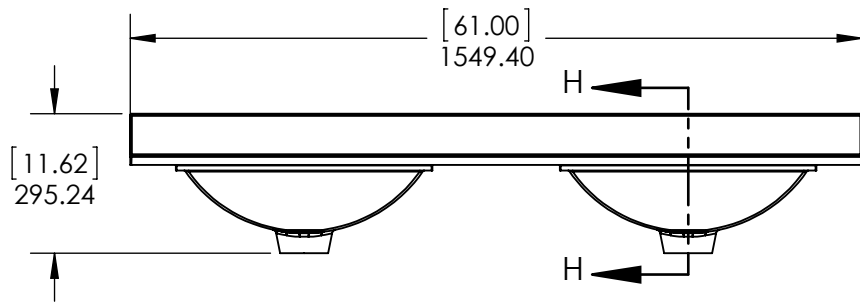

Rev #	Approved by	Change
0	R. Rubio	Released
1	R. Rubio	New Model Added

PROPRIETARY AND CONFIDENTIAL
THE INFORMATION CONTAINED IN THIS DRAWING IS THE SOLE PROPERTY OF WOODCRAFTERS. ANY REPRODUCTION IN PART OR AS A WHOLE WITHOUT THE WRITTEN PERMISSION OF WOODCRAFTERS IS PROHIBITED.

UNLESS OTHERWISE SPECIFIED
DIMENSIONS ARE IN MM.
AND (INCHES)
TOLERANCES ARE
+0.125 [3.175] -0.125 [-3.175]
SCALE:1:16

	NAME	DATE
DRAWN	O. Razo	09/18/17
CHECKED	R. Rubio	09/18/17
ENG APPR.	R. Rubio	09/18/17
MFG APPR.	C. Leal	09/18/17