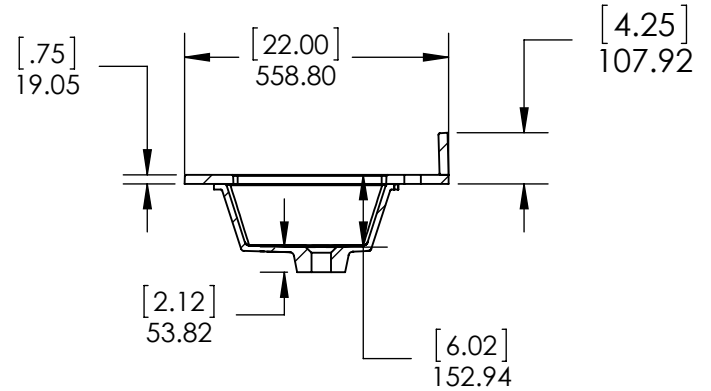

Rev #	Approved by	Change
0	R. Rubio	Released
1	R. Rubio	New Model Added

PROPRIETARY AND CONFIDENTIAL
THE INFORMATION CONTAINED IN THIS DRAWING IS THE SOLE PROPERTY OF WOODCRAFTERS. ANY REPRODUCTION IN PART OR AS A WHOLE WITHOUT THE WRITTEN PERMISSION OF WOODCRAFTERS IS PROHIBITED.

UNLESS OTHERWISE SPECIFIED
DIMENSIONS ARE IN MM.
AND (INCHES)
TOLERANCES ARE
+0.125 [3.175] -0.125 [-3.175]
SCALE:1:16

	NAME	DATE
DRAWN	O. Razo	09/18/17
CHECKED	R. Rubio	09/18/17
ENG APPR.	R. Rubio	09/18/17
MFG APPR.	C. Leal	09/18/17