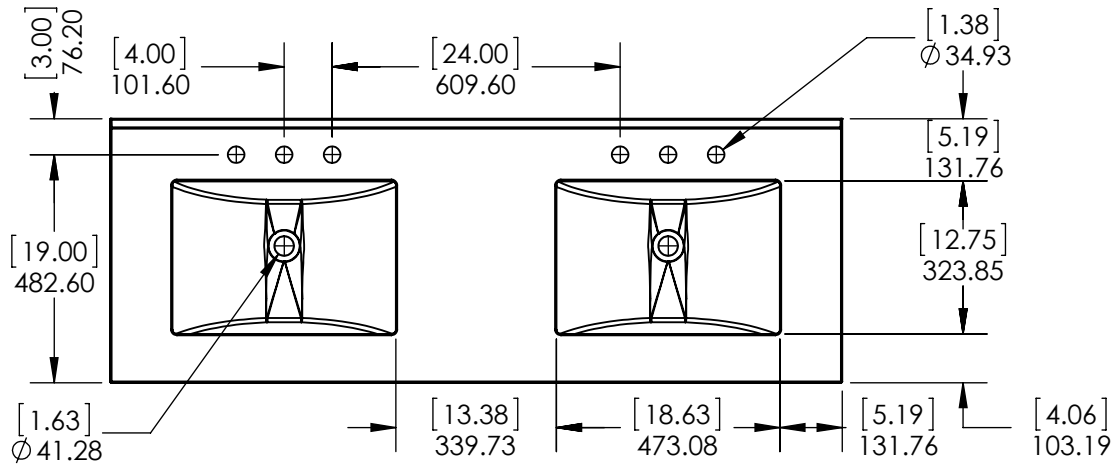

Rev #	Approved by	Change
0	R. Rubio	Released
1	R. Rubio	New Model Added

PROPRIETARY AND CONFIDENTIAL
THE INFORMATION CONTAINED IN THIS DRAWING IS THE SOLE PROPERTY OF WOODCRAFTERS. ANY REPRODUCTION IN PART OR AS A WHOLE WITHOUT THE WRITTEN PERMISSION OF WOODCRAFTERS IS PROHIBITED.

UNLESS OTHERWISE SPECIFIED
DIMENSIONS ARE IN MM.
AND (INCHES)
TOLERANCES ARE
+0.125 [3.175] -0.125 [-3.175]
SCALE:1:16

	NAME	DATE
DRAWN	O. Razo	09/18/17
CHECKED	R. Rubio	09/18/17
ENG APPR.	R. Rubio	09/18/17
MFG APPR.	C. Leal	09/18/17