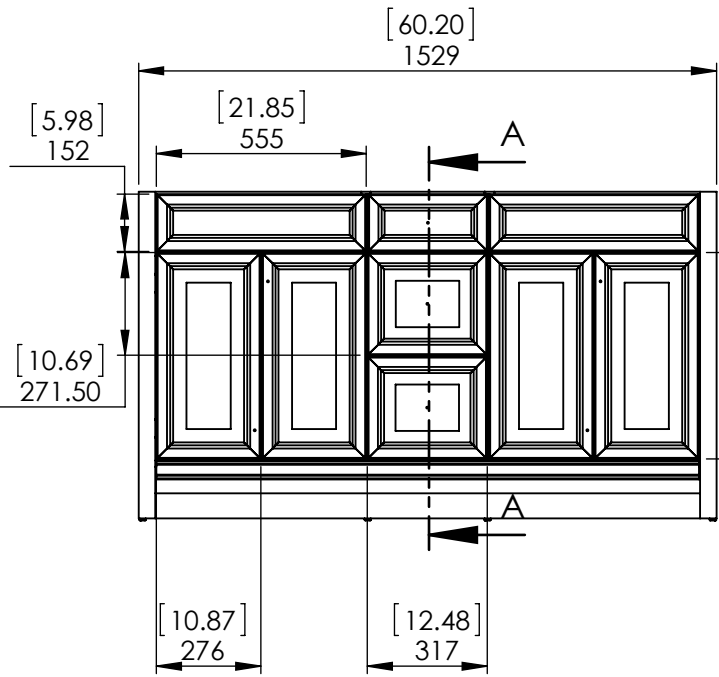

Front View

REV: **A**

ITEM: **BH60-ST BH60-CH BH60-CR
BH60-WH BH60-FG**

NAME: **Brinkhill 60in Vanity**

MATERIAL: **German Beech 4/4
Laminated Particle Board (2
Colours)**

Brinkhill 60in

DWR	LAG	02/26/18
REV	R&D	02/26/18
APP	ING	02/26/18
SCALE: 1:20	MODEL: