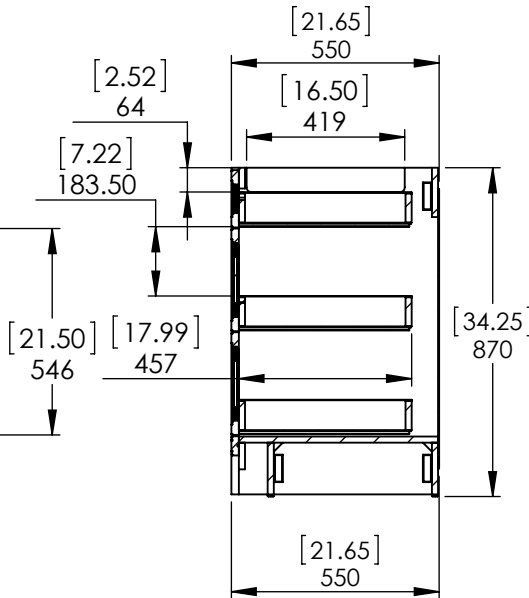

REV: **A**

ITEM: **BH60-ST BH60-CH BH60-CR
BH60-WH BH60-FG**

NAME: **Brinkhill 60in Vanity**

MATERIAL: **German Beech 4/4
Laminated Particle Board (2
Colours)**

Brinkhill 60in

DWR	LAG	02/26/18
REV	R&D	02/26/18
APP	ING	02/26/18
SCALE: 1:20	MODEL: