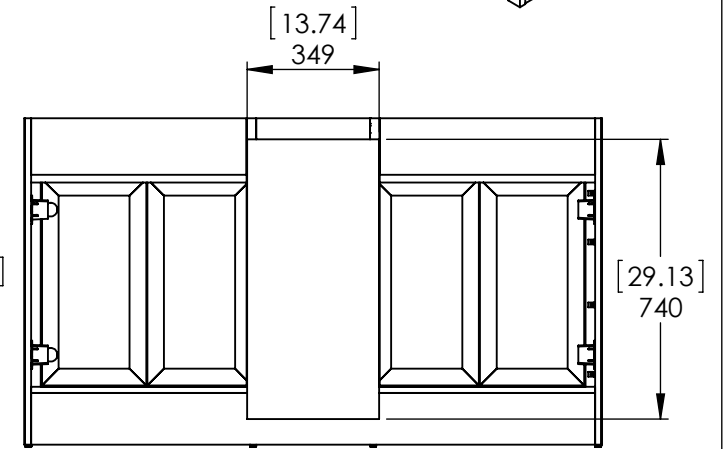

Isometric View

Back View

REV: **A**

ITEM: **BH60-ST BH60-CH BH60-CR
BH60-WH BH60-FG**

NAME: **Brinkhill 60in Vanity**

MATERIAL: **German Beech 4/4
Laminated Particle Board (2
Colours)**

Brinkhill 60in

DWR	LAG	02/26/18
REV	R&D	02/26/18
APP	ING	02/26/18
SCALE: 1:20	MODEL: