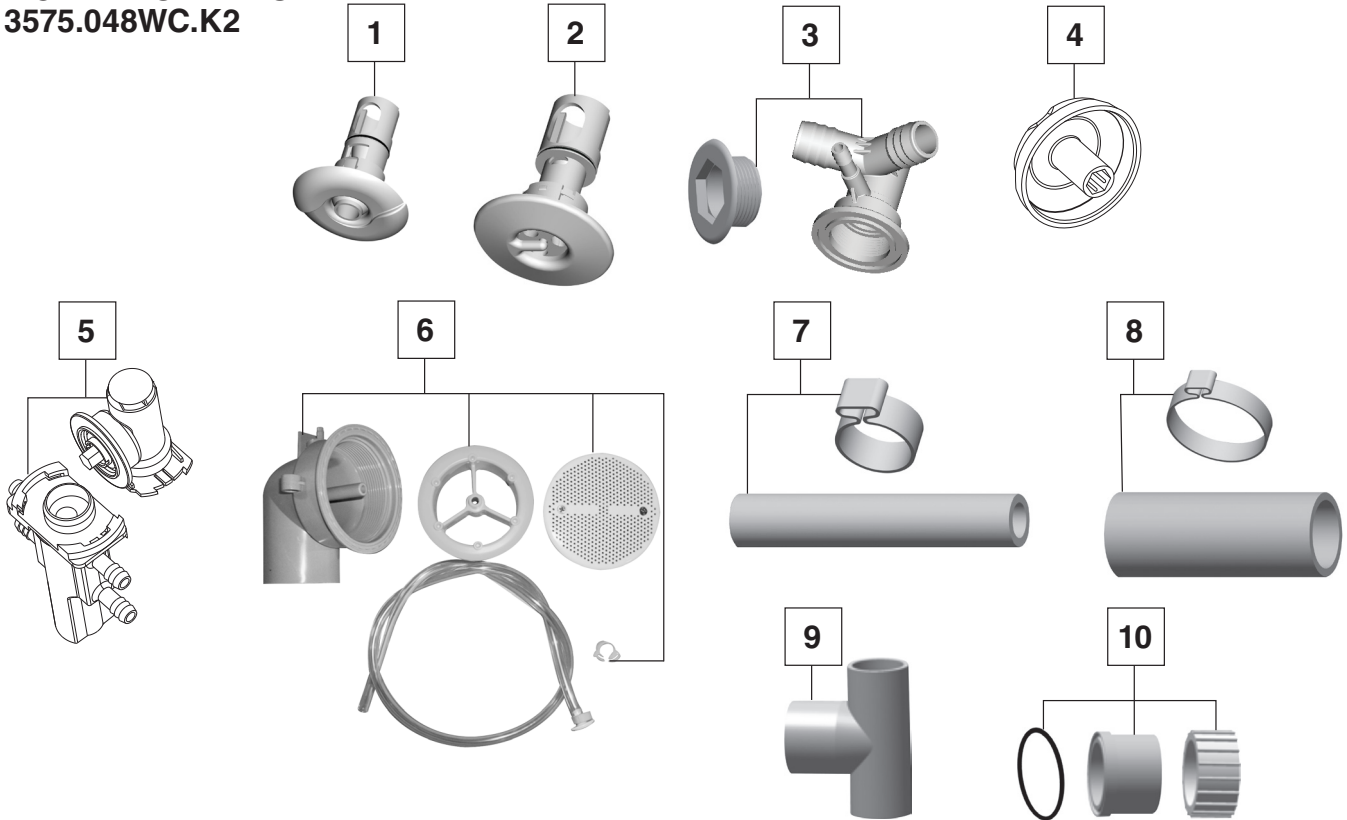

GREEN TEA® 6' x 42"
ECOSILENT® WHIRLPOOL
WITH CHROMATHERAPY

MODEL NUMBERS:
3575.048WC.K2

NO.	DESCRIPTION	PART #	AVAILABLE COLOR	QTY
1	Luxury Jet Cover & Nozzle Assembly — Small	754468-201.XXX0A	011, 020, 021, 222	1
2	Rotary Jet Cover & Nozzle Assembly	754313-201.XXX0A	011, 020, 222	1
3	Kit: Clean Small Jet Body & Threaded Escutcheon, Antimicrobial PVC	755009-151.0070A	N/A	1
4	Submersible Air Volume Control & Cap	753665-201.XXX0A	011, 020, 021, 178, 222	1
5	Kit: Submersible Air Control, Manifold & Escutcheon, Antimicrobial PVC	755012-151.0070A	N/A	1
6	Kit: NuWhirl Suction Fitting, Elbow, Body, Tubing Assembly & Clamp Antimicrobial PVC	755017-151.XXX0A	011, 020, 021, 178, 222	1
7	Kit: 3/8" Hose Kit, Antimicrobial PVC with couplings (not shown)	755026-151.0070A	N/A	2 FT
8	Kit: 1" Hose Kit, Antimicrobial PVC with couplings (not shown)	755027-151.0070A	N/A	2 FT
9	Discharge Tee Antimicrobial PVC	047438-0050C	N/A	1
10	Pump Suction/Discharge Coup Antimicrobial PVC	047186-0050C	N/A	1

Available Colors: 011 - Artic White, 020 - White, 021 - Bone, 178 - Black, 222 - Linen