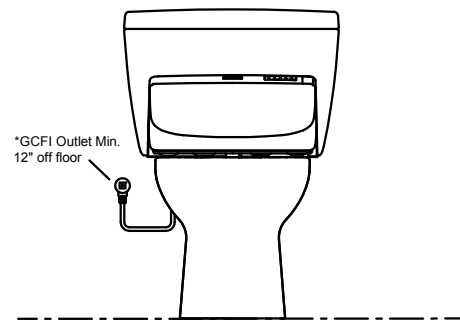

INSTALLATION NOTES

- Washlet C200 may not fit certain toilet bowl designs.
- If possible, with your order, please include your model number (from the underside of the tank lid).
- It is highly recommended to use a surge protector to prevent damage in the event of a power surge.