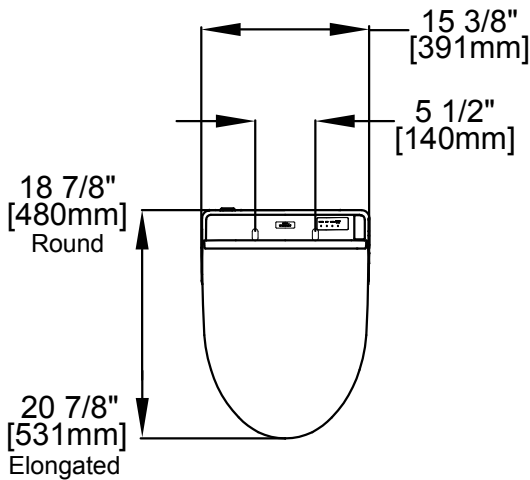

SW2043 & SW2044

Washlet® C200

SPECIFICATIONS

- **Power Rating:** AC 120V-60Hz, 406W
- **Power Cord:** Maximum length: 3.94 ft/120 cm, 3 prong grounded plug
- **Water Feature:** Adjustable Water Flow Rate:
  Front washing - 9.8-14.5 oz/min
  Rear washing - 9.1 -14.5 oz/min
  Soft Rear - from 9.1 -14.5 oz/min
- **Washing Spray Temp:** Minimum: 86°F/30°C
  Maximum: 104°F/40°C
- **Safety Device:** Thermal fuse.
- **Drying Feature:** Air temperature:
  High: about 140°F/60°C
  Low: about 86°F/30°C
- **Dryer Air Capacity:** 9.53ft³/min
- **Seat Warming Feature:** Surface Temperature:
  Minimum: 82°F/28°C
  Maximum: 97°F/36°C
- **Safety Device:** Thermal fuse
- **Water Supply Pressure:** Minimum: 7.25 psi
  Maximum: 108.75 psi
- **Ambient Temperature:** Range:
  32°F/0°C to 104°F/40°C
- **Warranty:** One Year Limited Warranty
- **Shipping dimensions:** C200 Elongated – 23 1/2" x 19" x 9"
  C200 Round – 21 1/2" x 19" x 9"
- **Shipping weight:** C200 Elongated – 16lbs
  C200 Round – 16lbs

Note: These numbers may change once the first samples arrive