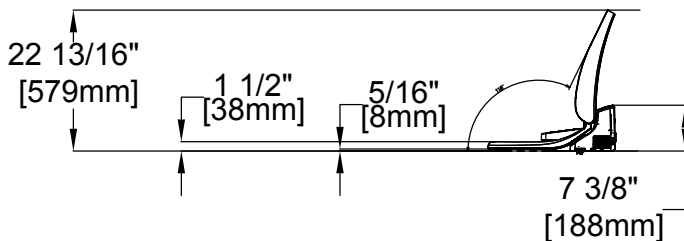

SW2043 & SW2044

Washlet® C200

SPECIFICATIONS

- **Power Rating:** AC 120V-60Hz, 406W
- **Power Cord:** Maximum length: 3.94 ft/120 cm, 3 prong grounded plug
- **Water Feature:** Adjustable Water Flow Rate:
  Front washing - 9.8-14.5 oz/min
  Rear washing - 9.1 -14.5 oz/min
  Soft Rear - from 9.1 -14.5 oz/min
- **Washing Spray Temp:** Minimum: 86°F/30°C
  Maximum: 104°F/40°C
- **Safety Device:** Thermal fuse.
- **Drying Feature:** Air temperature:
  High: about 140°F/60°C
  Low: about 86°F/30°C
- **Dryer Air Capacity:** 9.53ft³/min
- **Seat Warming Feature:** Surface Temperature:
  Minimum: 82°F/28°C
  Maximum: 97°F/36°C
- **Safety Device:** Thermal fuse
- **Water Supply Pressure:** Minimum: 7.25 psi
  Maximum: 108.75 psi
- **Ambient Temperature:** Range:
  32°F/0°C to 104°F/40°C
- **Warranty:** One Year Limited Warranty
- **Shipping dimensions:** C200 Elongated – 23 1/2" x 19" x 9"
  C200 Round – 21 1/2" x 19" x 9"
- **Shipping weight:** C200 Elongated – 16lbs
  C200 Round – 16lbs

Note: These numbers may change once the first samples arrive