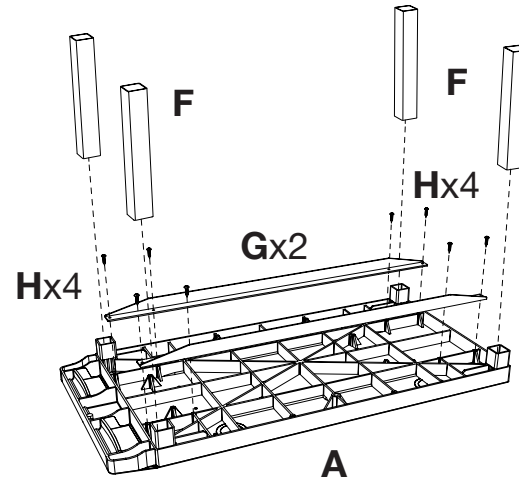

www.luxorfurn.com
www.hwilson.com

3 Flat / Tub Shelf 18 x 32 Cart Instructions

w/ Cross Bar Supports

Parts List

G x2
A x1
C x1
B x1

D x2

E x2

F x8

H x8

Tools Required

- Rubber Mallet
- Phillips Screwdriver

1

2

3

4

5

6