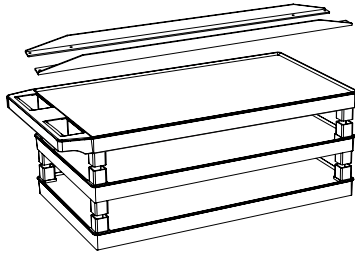

www.luxorfurn.com
www.hwilson.com

3 Flat / Tub Shelf 18 x 32 Cart Instructions

w/ Cross Bar Supports

Parts List

G x2
A x1
C x1
B x1

D x2

E x2

F x8